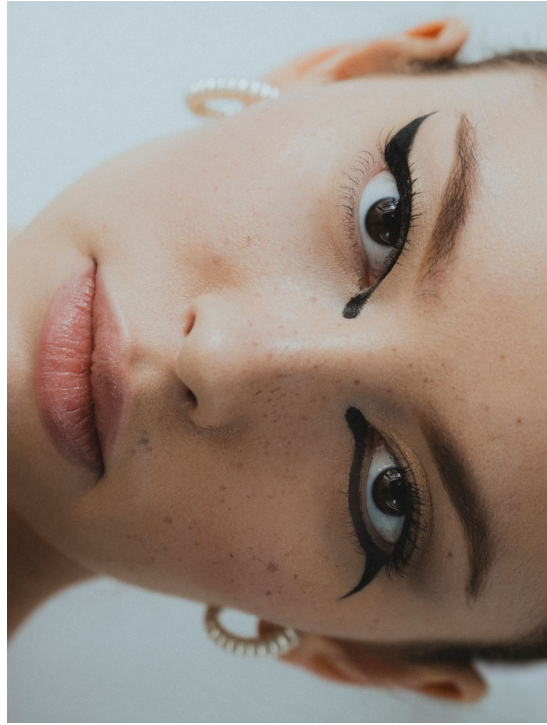

PATKA W

HEIGHT 177 BUST 81 WAIST 63 HIPS 89 SHOES 37 HAIR DARK BLONDE EYES BROWN

NO TOYS

PATKA W

NO TOYS

PATKA W

NO TOYS

PATKA W