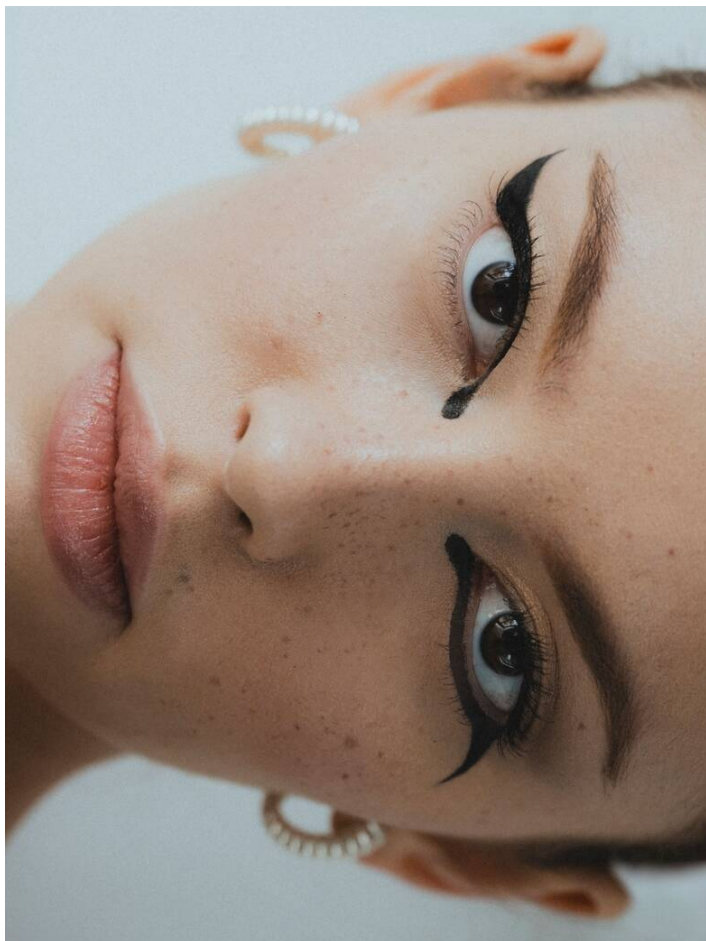

# PATKA W

HEIGHT: 177 | DRESS: | BUST: 81 | WAIST: 63 | HIPS: 89 | SHOES: 37 | HAIR: DARK BLONDE | EYES: BROWN

NO TOYS

PATKA W

NO TOYS