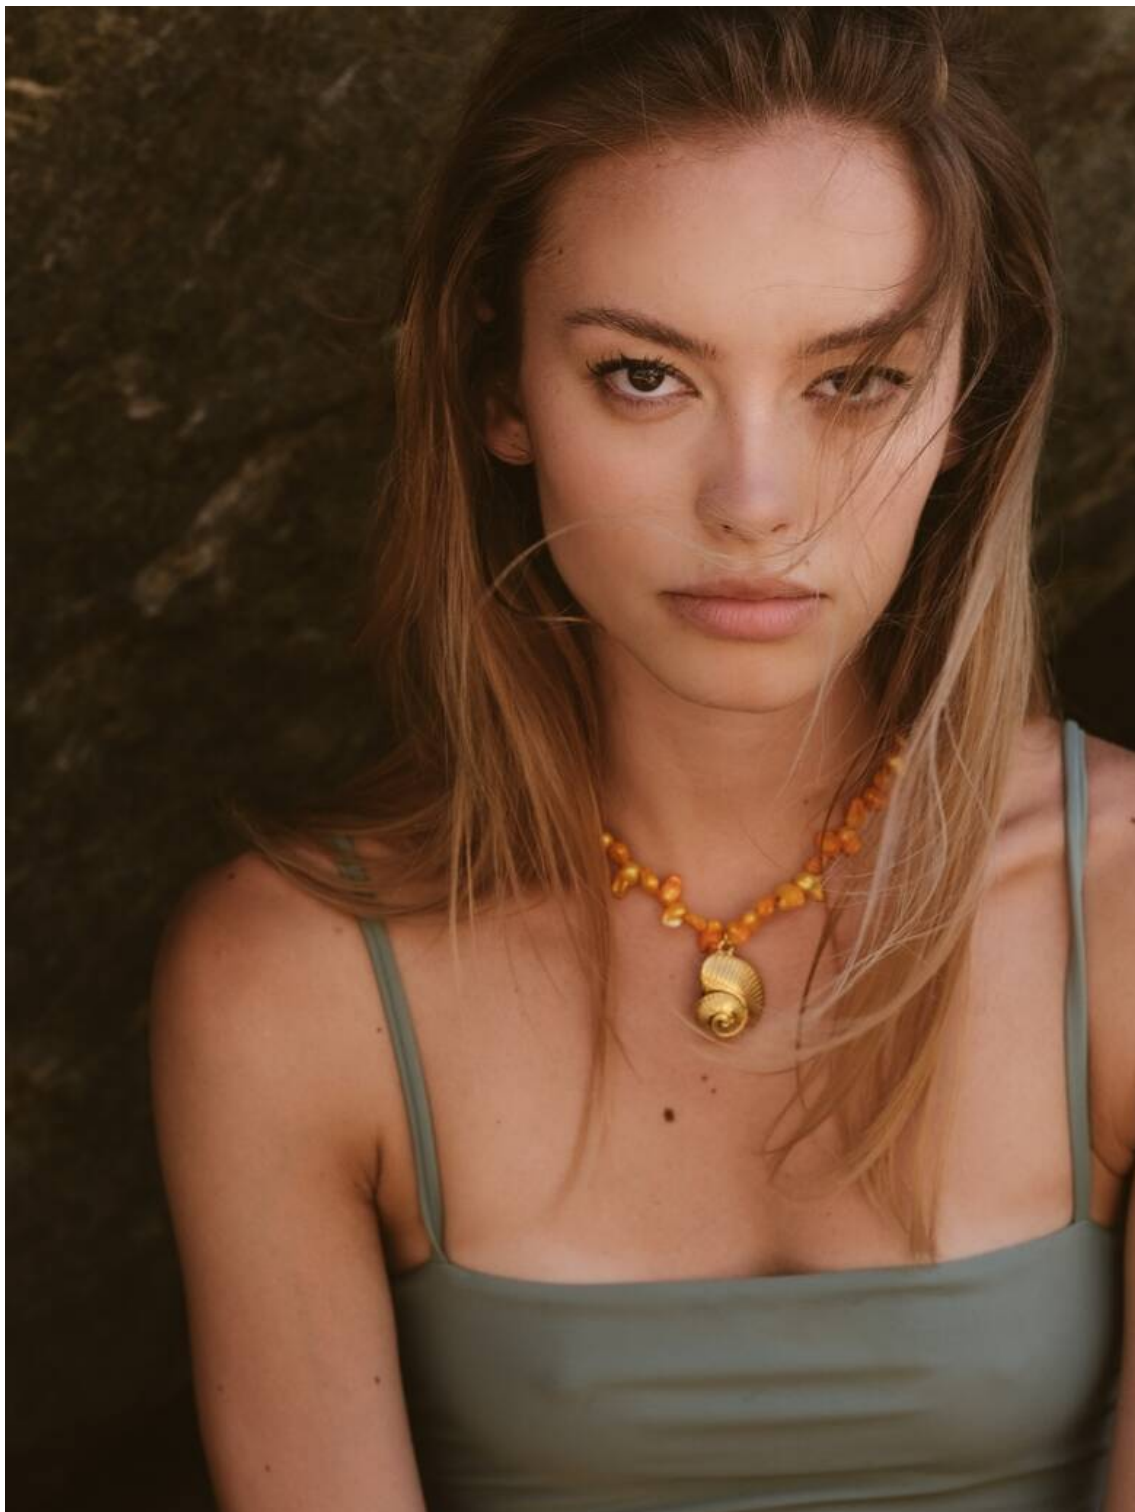

# PATKA W

HEIGHT: 177 | DRESS: | BUST: 81 | WAIST: 63 | HIPS: 89 | SHOES: 37 | HAIR: DARK BLONDE | EYES: BROWN

NO TOYS

PATKA W

NO TOYS