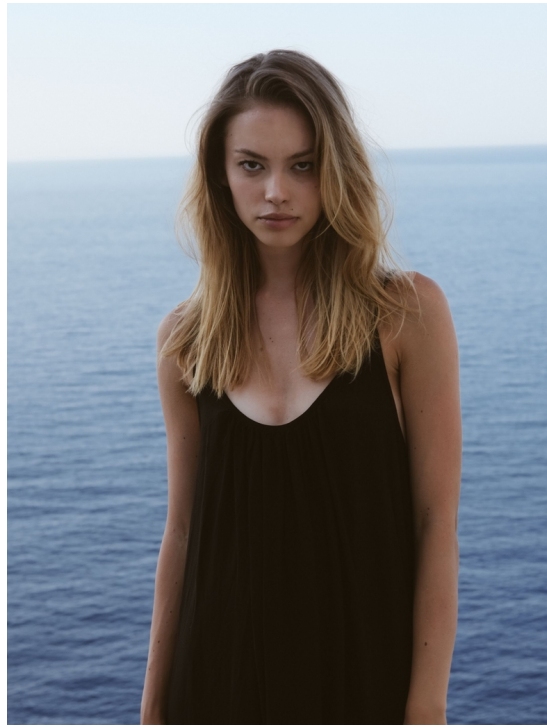

PATKA W

NO TOYS

© 2025 SCHWANENMARKT 12 40213 DÜSSELDORF T 0211 32 21 00 F 0211 32 21 11 INFO@NOTOYS.DE