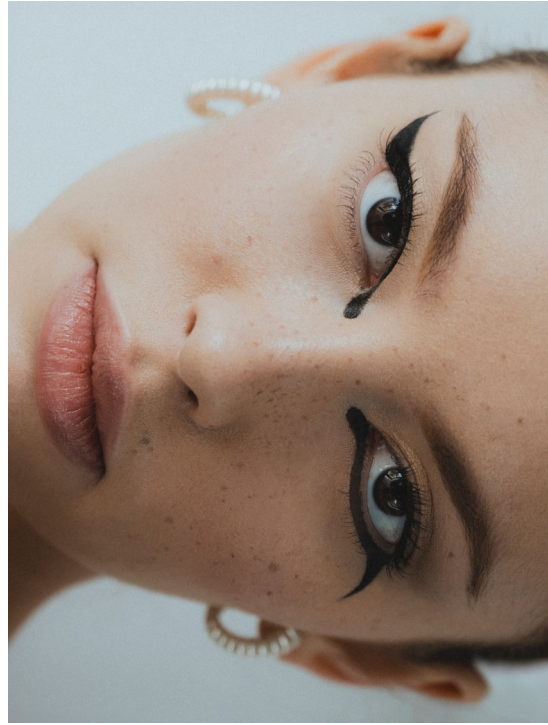

PATKA W

HEIGHT:177 | BUST:81 | WAIST:63 | HIPS:89 | SHOES:37 | HAIR:DARK BLONDE | EYES:BROWN

NO TOYS

PATKA W

NO TOYS

PATKA W

NO TOYS

PATKA W