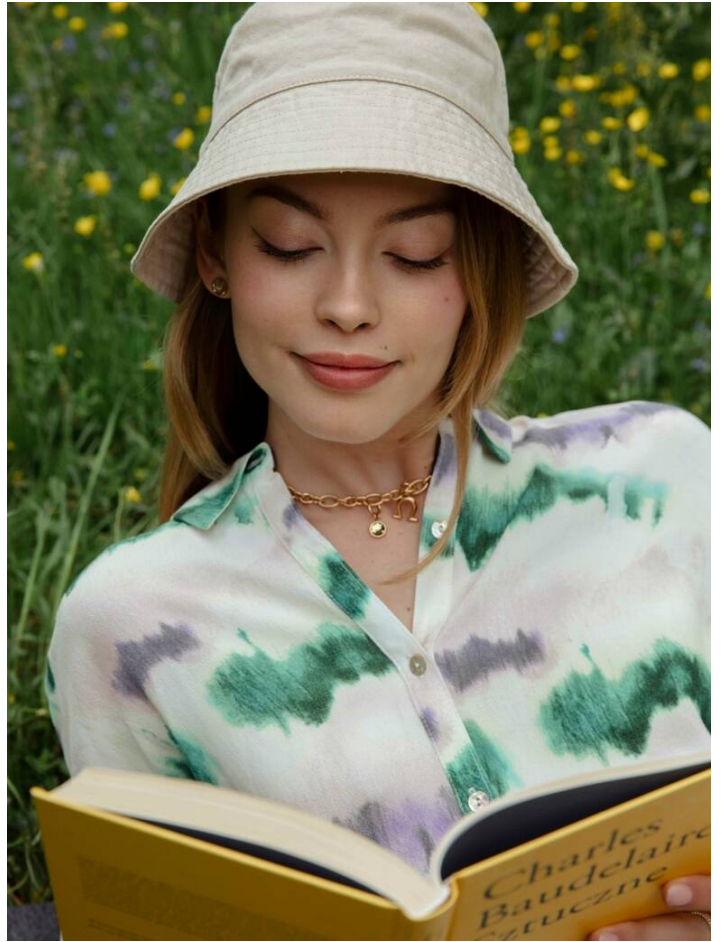

PATKA W

NO TOYS