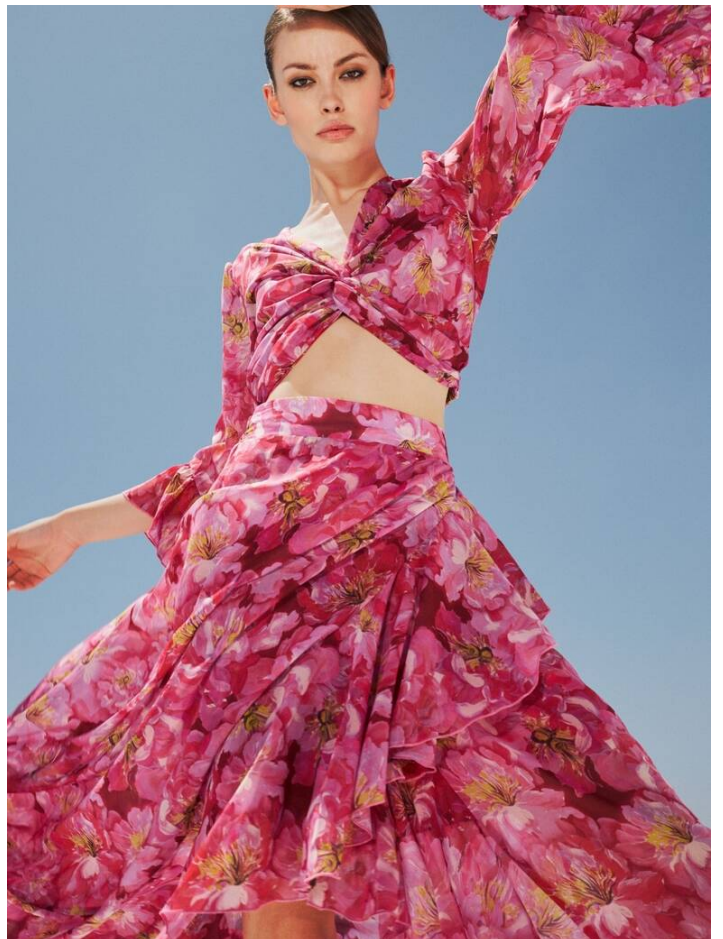

PATKA W

NO TOYS