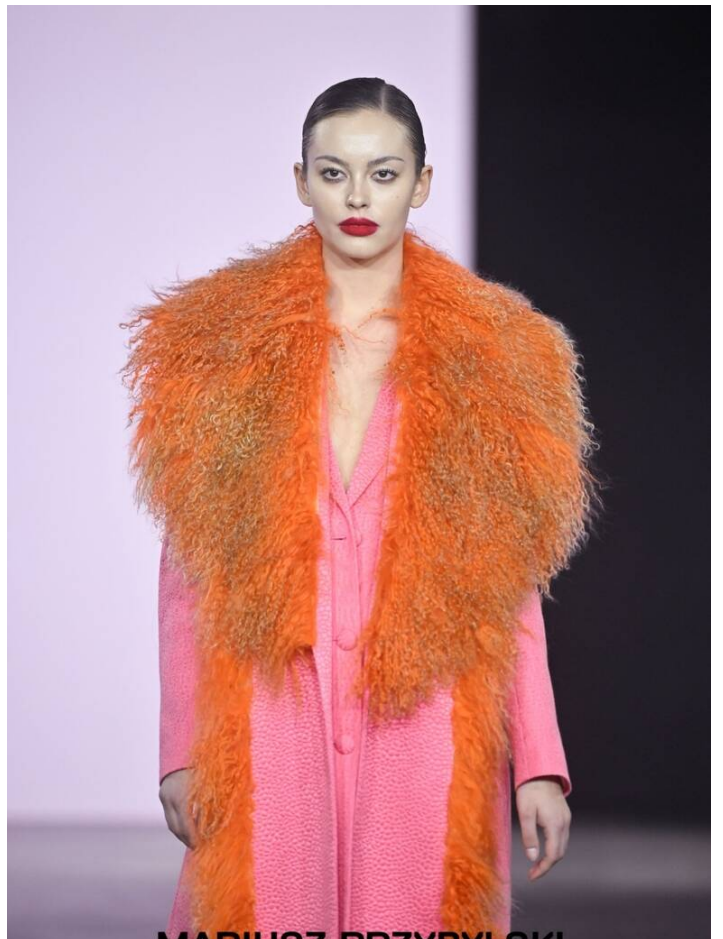

PATKA W

NO TOYS