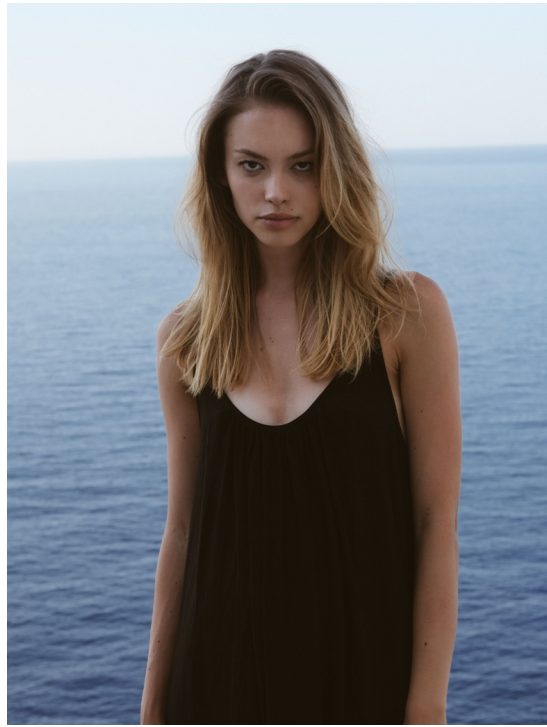

PATKA W

NO TOYS