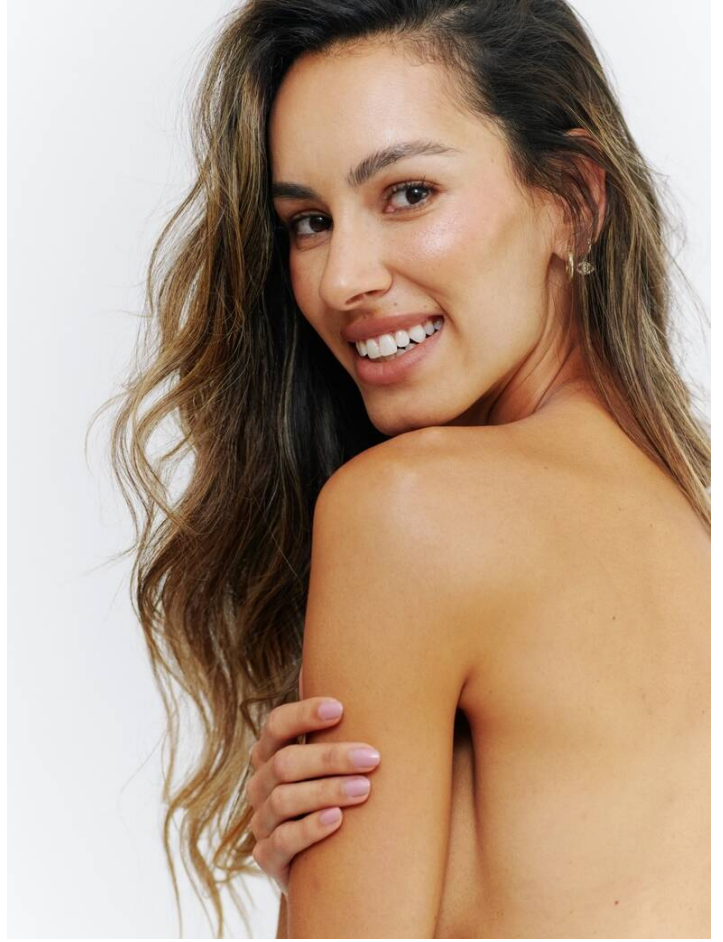

ALINE

HEIGHT: 179 | DRESS: 36 | BUST: 85 | WAIST: 62 | HIPS: 93 | SHOES: 38 | HAIR: BROWN | EYES: BROWN

NO TOYS

ALINE

NO TOYS

ALINE

NO TOYS

ALINE

NO TOYS

ALINE

NO TOYS

ALINE

NO TOYS

ALINE

NO TOYS