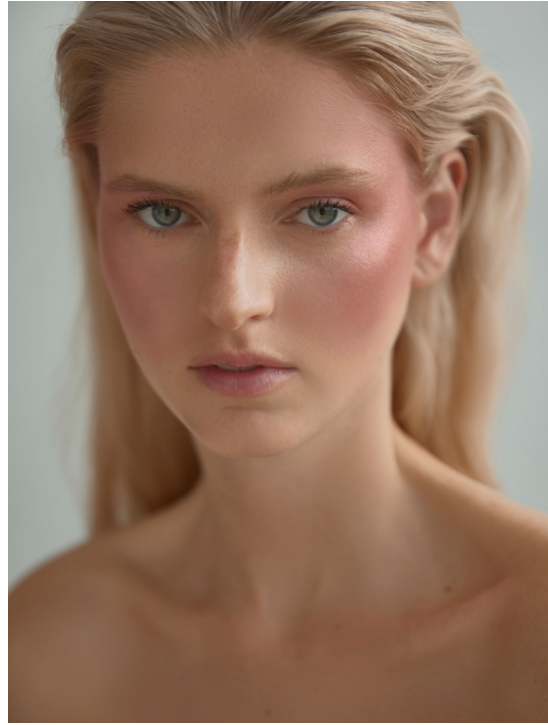

STERRE

NO TOYS