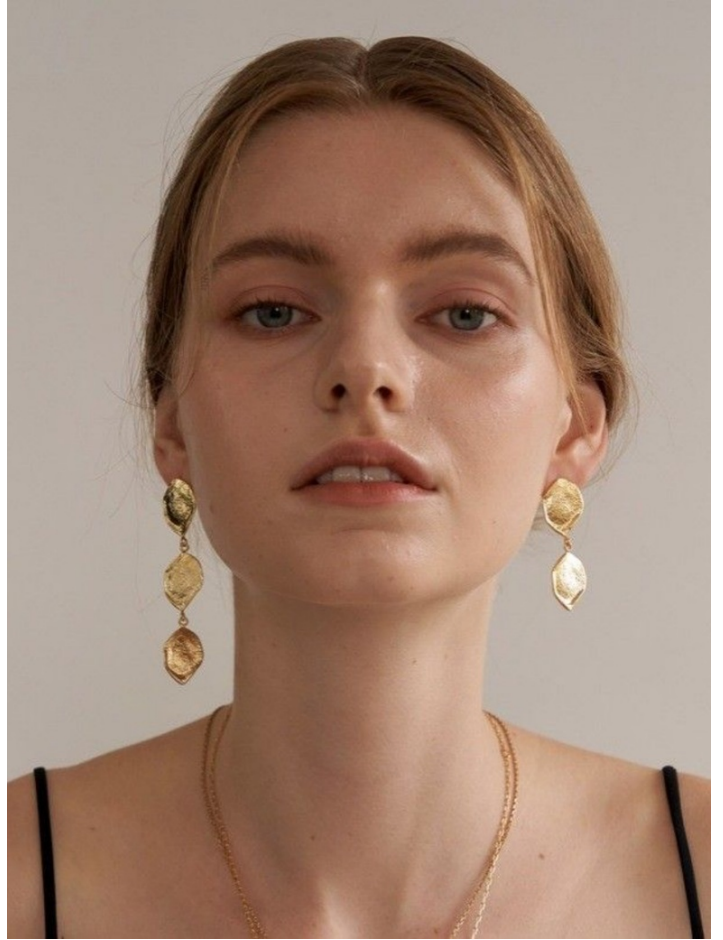

STERRE

NO TOYS