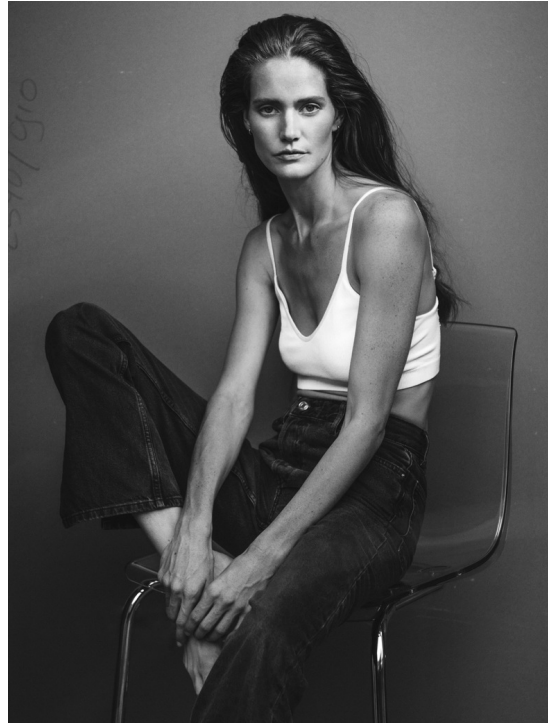

ESMÉ WISSELS

NO TOYS