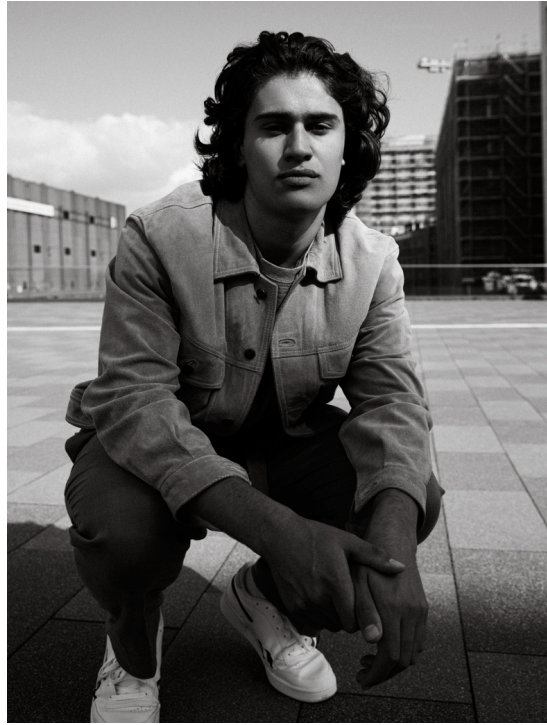

PAUL

HEIGHT:189 | BUST:98 | WAIST:81 | HIPS:109 | SHOES:46 | HAIR:BROWN | EYES:GREEN BROWN

NO TOYS

PAUL

NO TOYS

PAUL

NO TOYS

PAUL