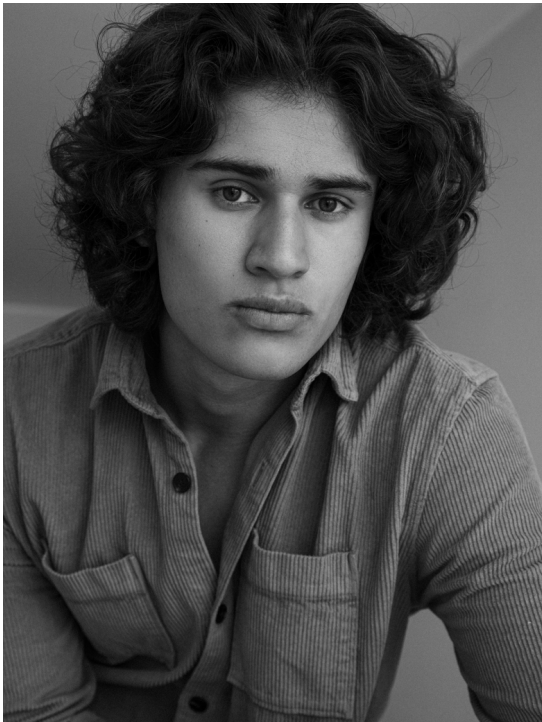

PAUL

HEIGHT:189 | BUST:98 | WAIST:81 | HIPS:109 | SHOES:46 | HAIR:BROWN | EYES:GREEN BROWN

NO TOYS

PAUL

NO TOYS

PAUL

NO TOYS

PAUL