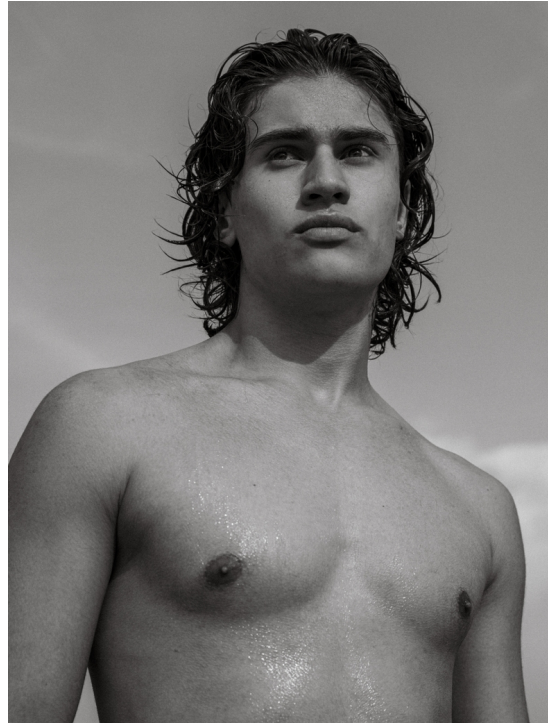

PAUL

NO TOYS