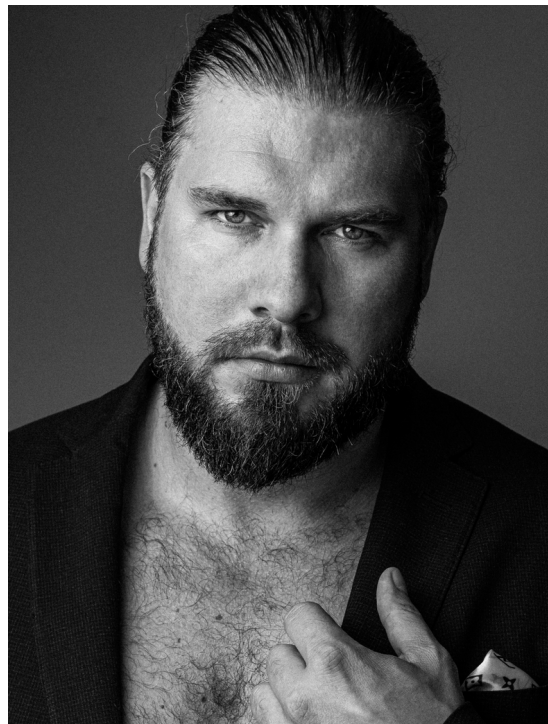

PIOTR A

HEIGHT 189 BUST 122 WAIST 111 HIPS 109 SHOES 45 HAIR DARK BLONDE EYES BROWN

NO TOYS

PIOTR A

NO TOYS

PIOTR A

NO TOYS

PIOTR A