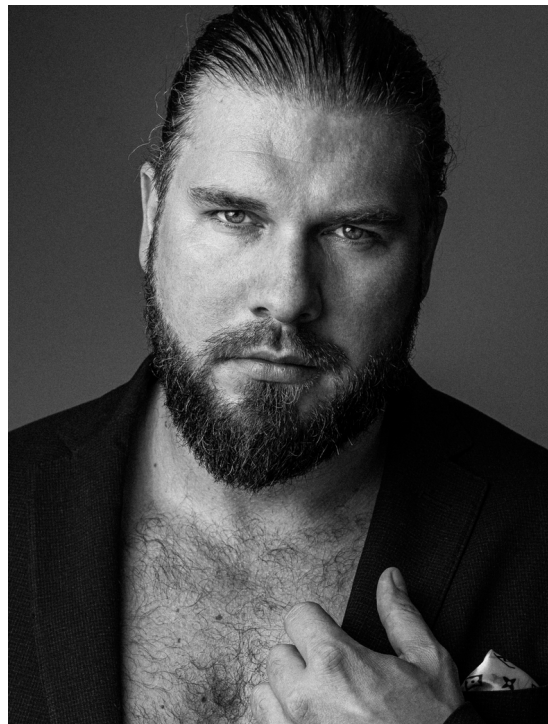

PIOTR A

HEIGHT:189 | BUST:122 | WAIST:111 | HIPS:109 | SHOES:45 | HAIR:DARK BLONDE | EYES:BROWN

NO TOYS

PIOTR A

NO TOYS

PIOTR A

NO TOYS

PIOTR A