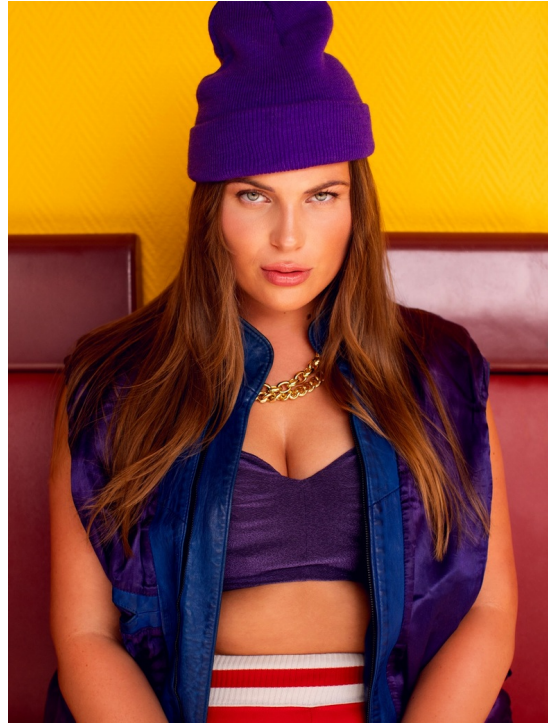

ANNE-EVA

HEIGHT:182 | BUST:102 | WAIST:86 | HIPS:116 | SHOES:42 | HAIR:BROWN | EYES:GREEN GREY

NO TOYS

ANNE-EVA

NO TOYS

ANNE-EVA

NO TOYS

ANNE-EVA