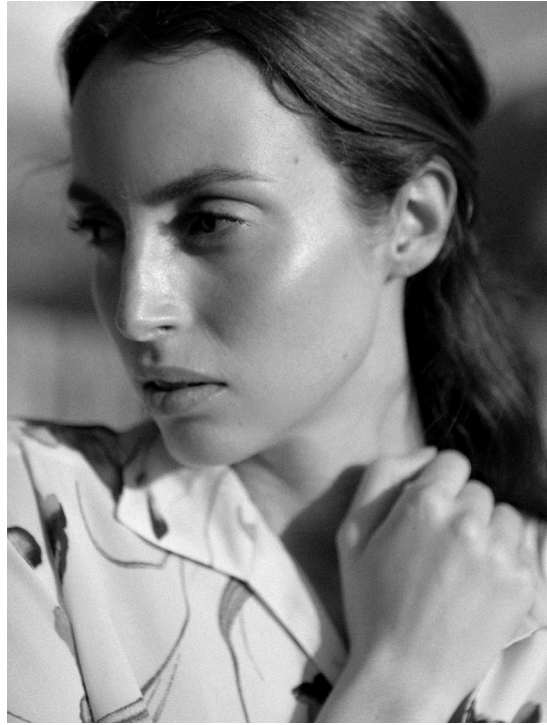

CLAUDIA COLLADO

NO TOYS