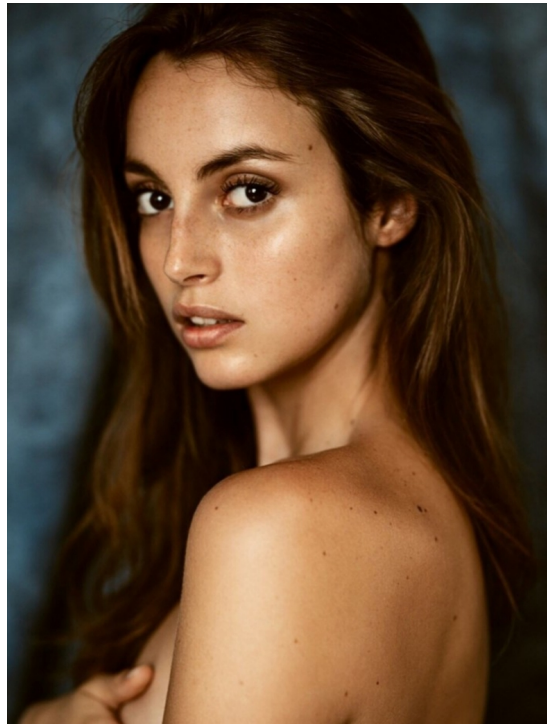

CLAUDIA COLLADO

NO TOYS