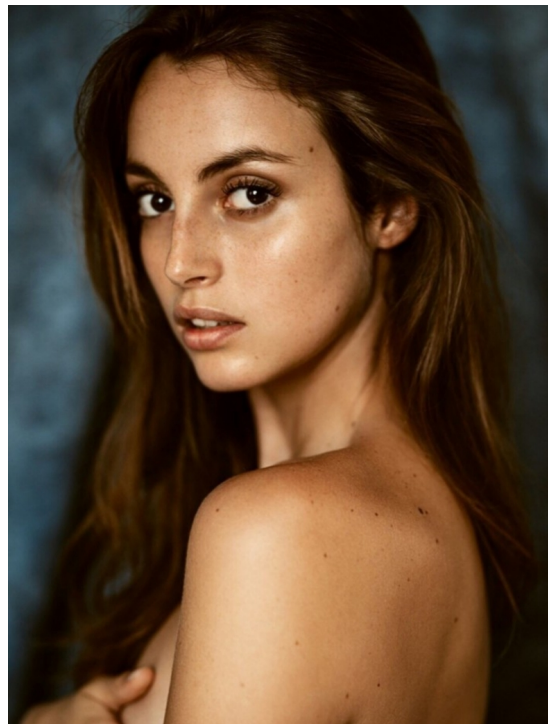

CLAUDIA COLLADO

NO TOYS