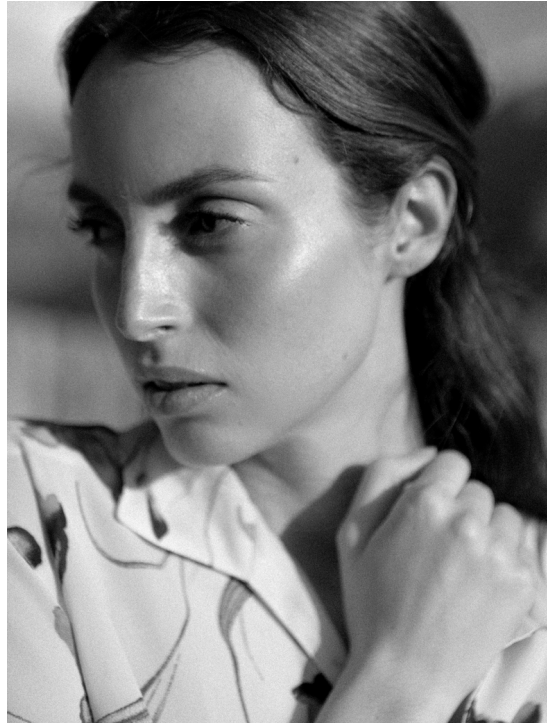

CLAUDIA COLLADO

HEIGHT:177 | BUST:83 | WAIST:60 | HIPS:92 | SHOES:39 | DRESS:36 | HAIR:BROWN | EYES:BROWN

NO TOYS

CLAUDIA COLLADO

NO TOYS

CLAUDIA COLLADO

NO TOYS

CLAUDIA COLLADO