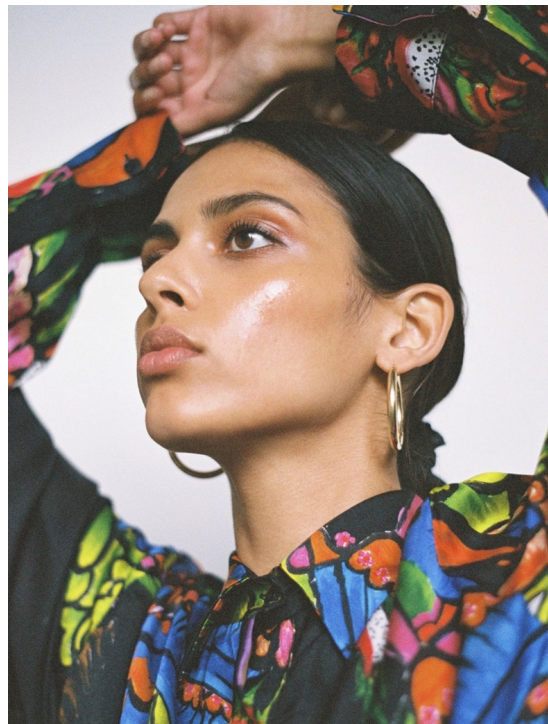

DEVIKA D

NO TOYS