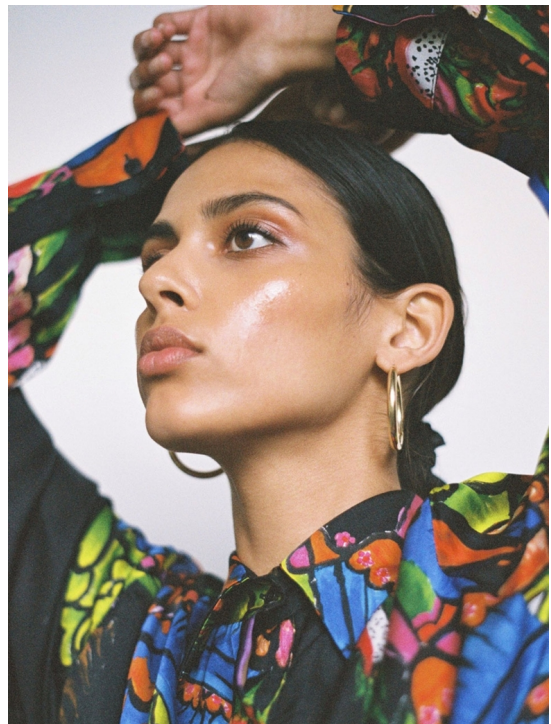

DEVIKA D

NO TOYS