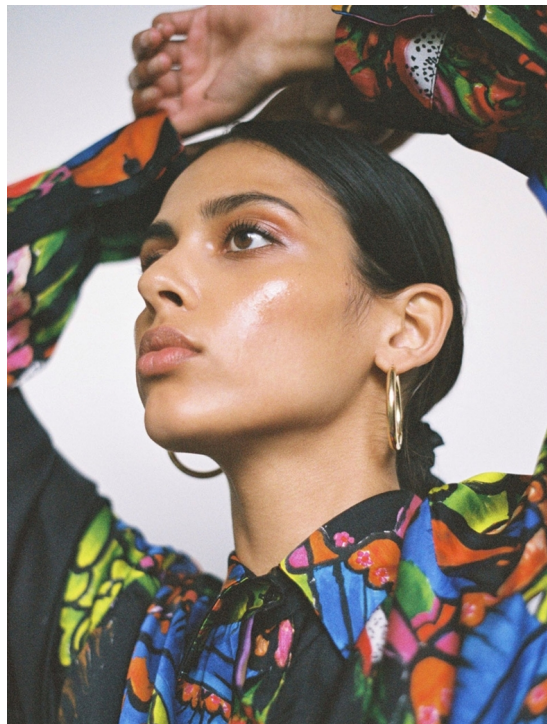

DEVIKA D

NO TOYS