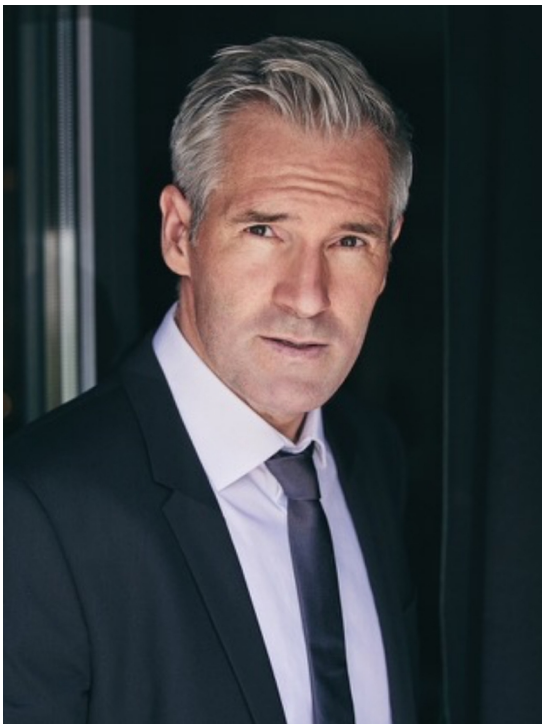

BEN BRAUN

HEIGHT 190 HAIR GREY EYES BROWN

NO TOYS

BEN BRAUN

NO TOYS

BEN BRAUN

NO TOYS

BEN BRAUN