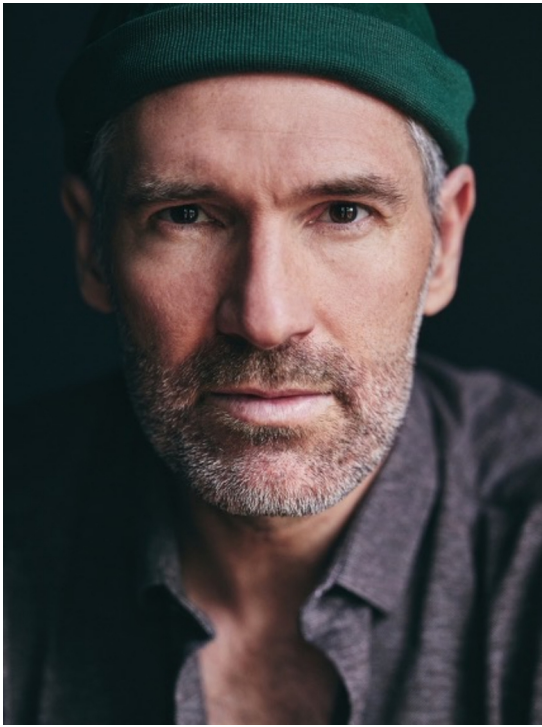

BEN BRAUN

HEIGHT 190 HAIR GREY EYES BROWN

NO TOYS

BEN BRAUN

NO TOYS

BEN BRAUN

NO TOYS

BEN BRAUN