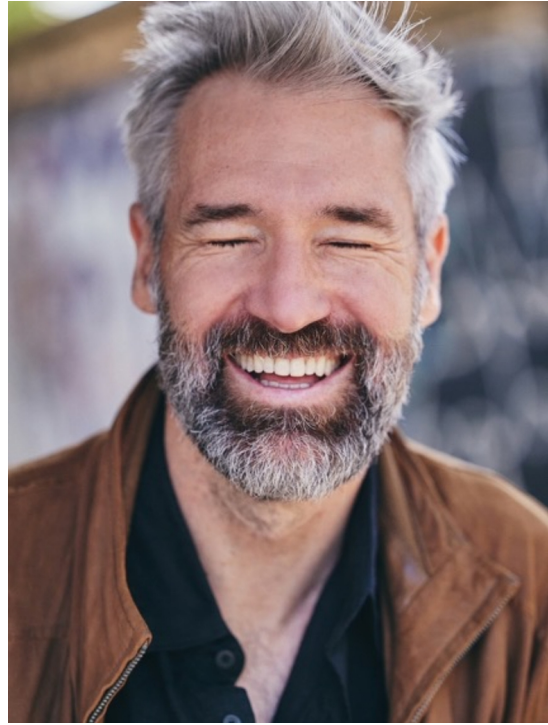

BEN BRAUN

HEIGHT 190 HAIR GREY EYES BROWN

NO TOYS

BEN BRAUN

NO TOYS

BEN BRAUN

NO TOYS

BEN BRAUN