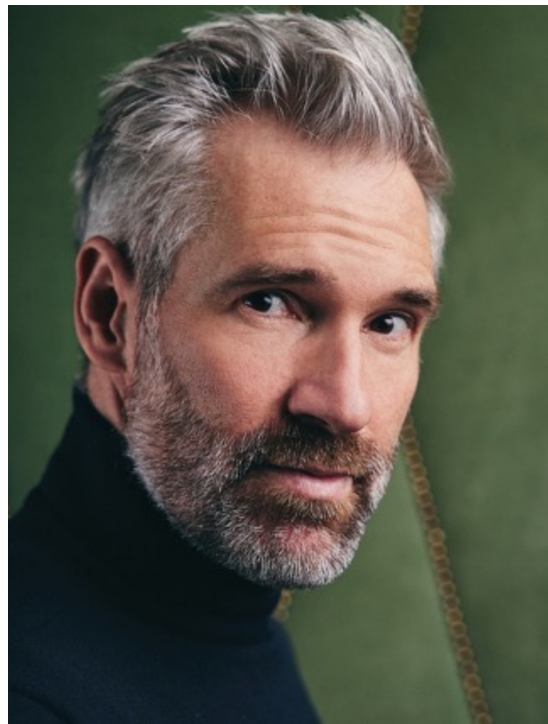

# BEN BRAUN

HEIGHT:190 | HAIR:GREY | EYES:BROWN

NO TOYS

# BEN BRAUN

NO TOYS