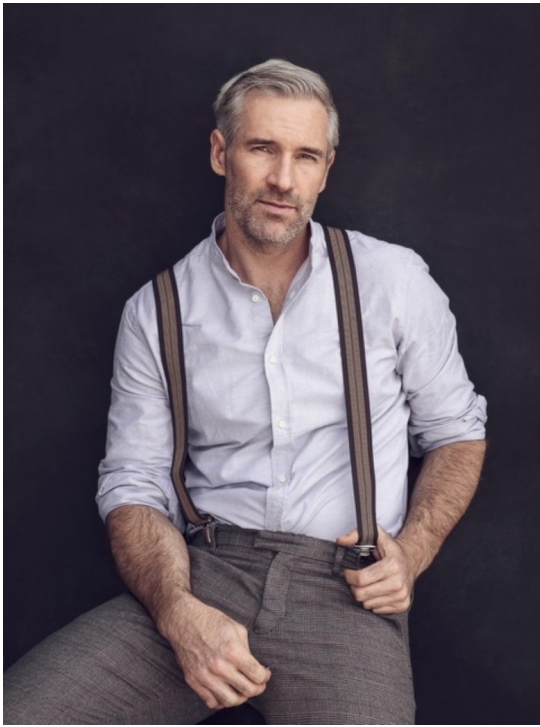

BEN BRAUN

HEIGHT 190 HAIR GREY EYES BROWN

NO TOYS

BEN BRAUN

NO TOYS

BEN BRAUN

NO TOYS

BEN BRAUN