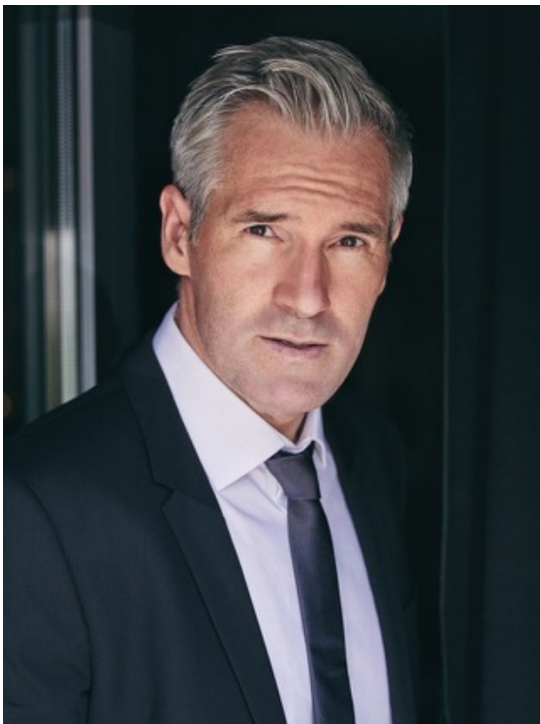

BEN BRAUN

NO TOYS