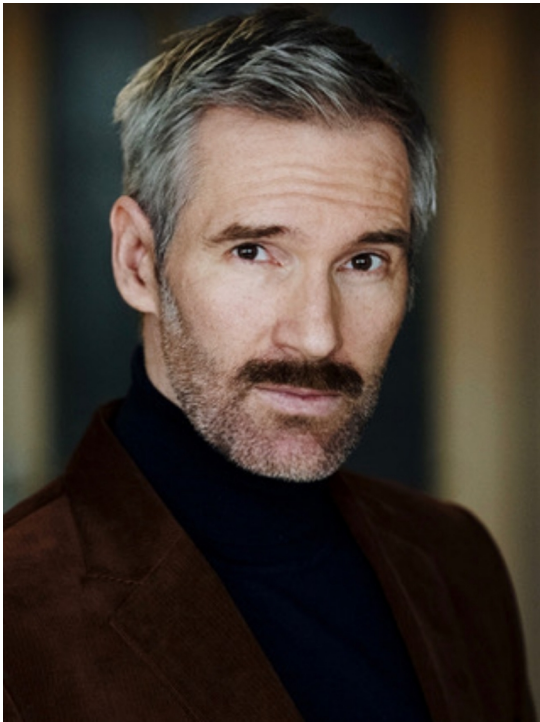

BEN BRAUN

HEIGHT 190 HAIR GREY EYES BROWN

NO TOYS

BEN BRAUN

NO TOYS

BEN BRAUN

NO TOYS

BEN BRAUN