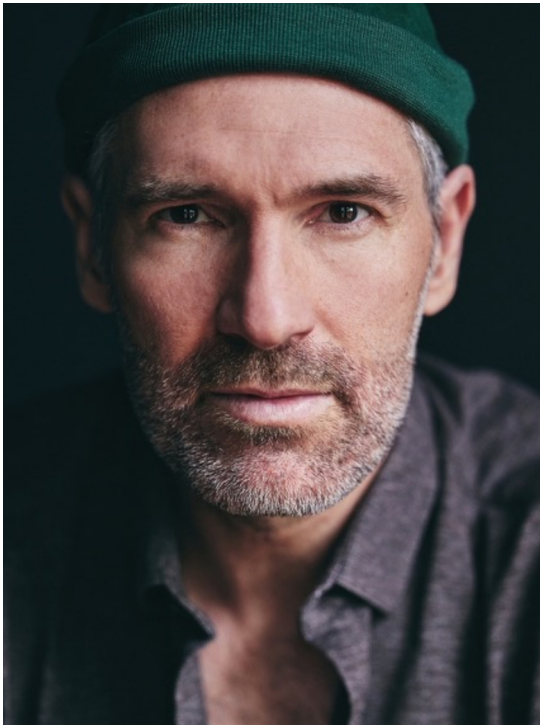

BEN BRAUN

NO TOYS