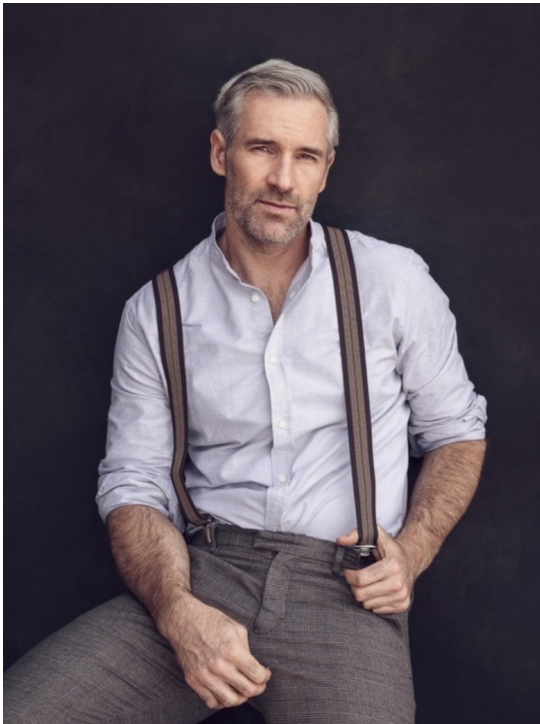

# BEN BRAUN

HEIGHT:190 | HAIR:GREY | EYES:BROWN

NO TOYS

# BEN BRAUN

NO TOYS