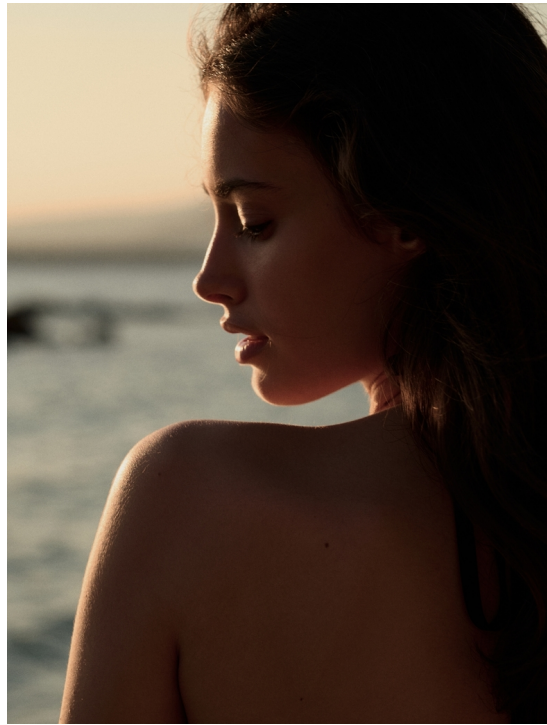

ELENA T

HEIGHT:175 | BUST:84 | WAIST:63 | HIPS:90 | SHOES:41 | DRESS:36 | HAIR:BROWN | EYES:BROWN

NO TOYS

ELENA T

NO TOYS

ELENA T

NO TOYS

ELENA T