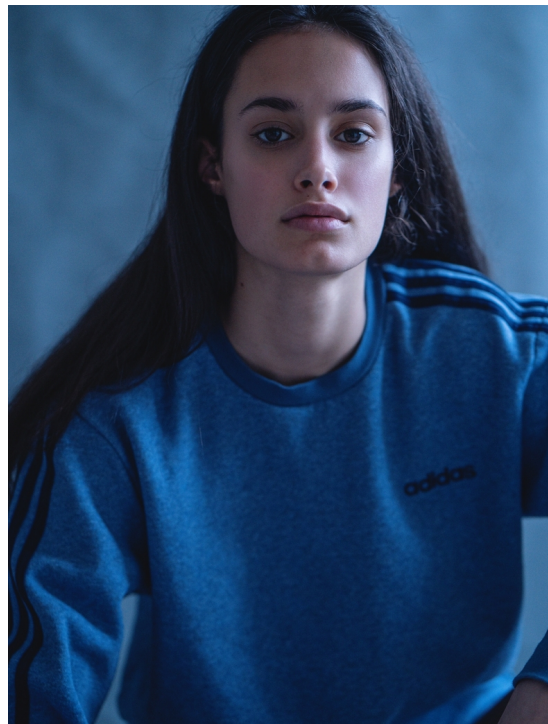

ELENA T

HEIGHT:175 | BUST:84 | WAIST:63 | HIPS:90 | SHOES:41 | DRESS:36 | HAIR:BROWN | EYES:BROWN

NO TOYS

ELENA T

NO TOYS

ELENA T

NO TOYS

ELENA T