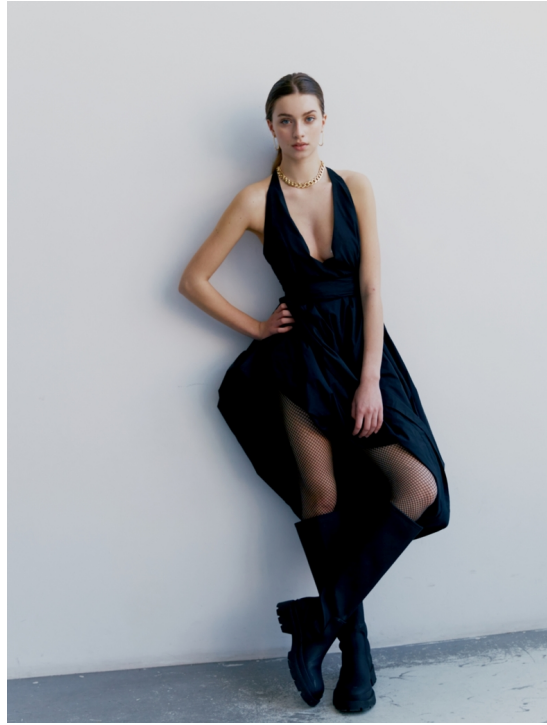

KORNELIA K

NO TOYS