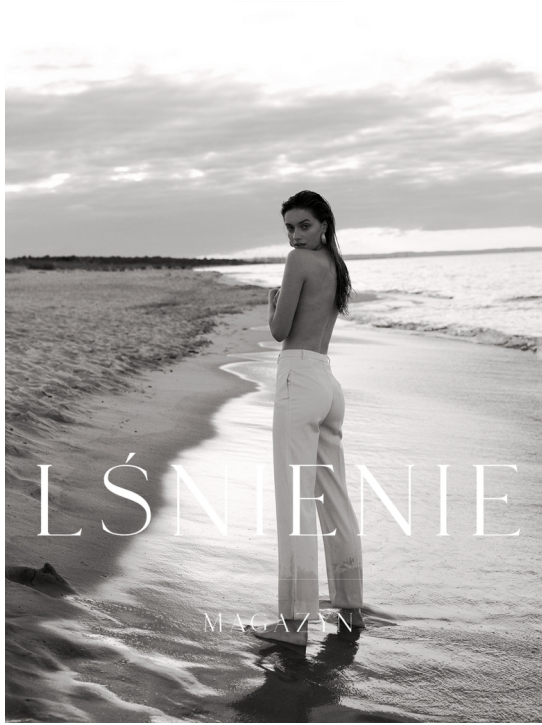

# KORNELIA K

HEIGHT:175 | BUST:81 | WAIST:60 | HIPS:90 | SHOES:39 | DRESS:36 | HAIR:DARK BLONDE | EYES:BLUE

NO TOYS

KORNELIA K

NO TOYS

# KORNELIA K