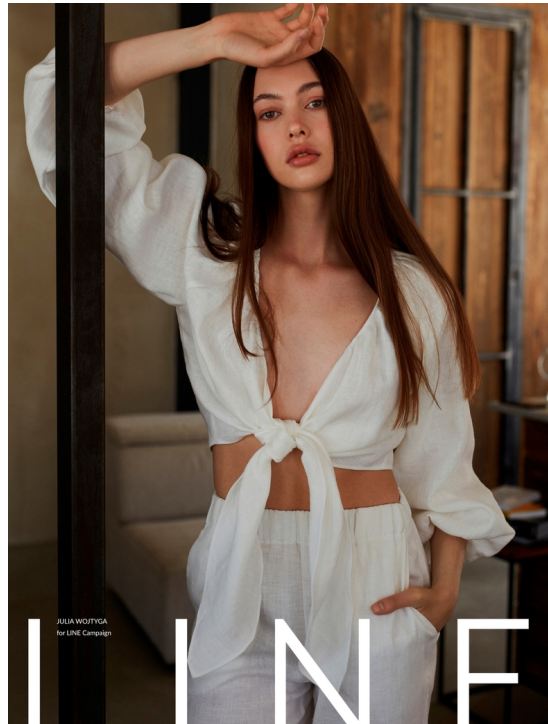

JULIA WOJTYGA

HEIGHT 178 BUST 84 WAIST 61 HIPS 90 SHOES 41 DRESS 36 HAIR BROWN EYES BROWN

NO TOYS

JULIA WOJTYGA

NO TOYS

JULIA WOJTYGA

NO TOYS

JULIA WOJTYGA