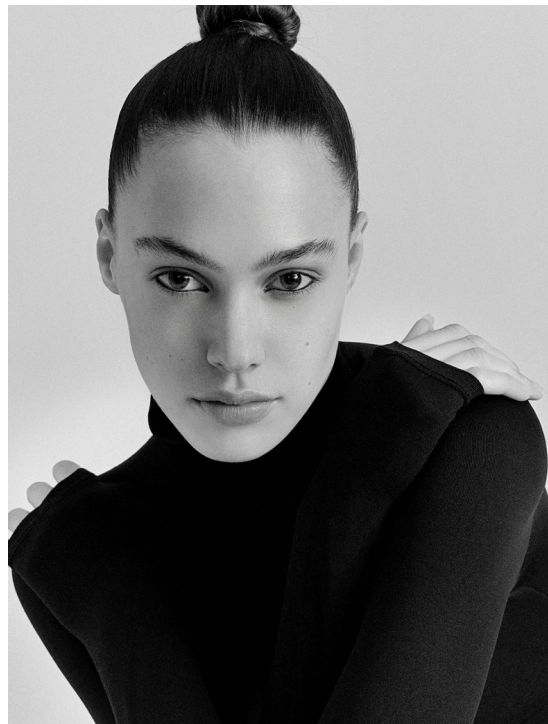

JULIA WOJTYGA

NO TOYS