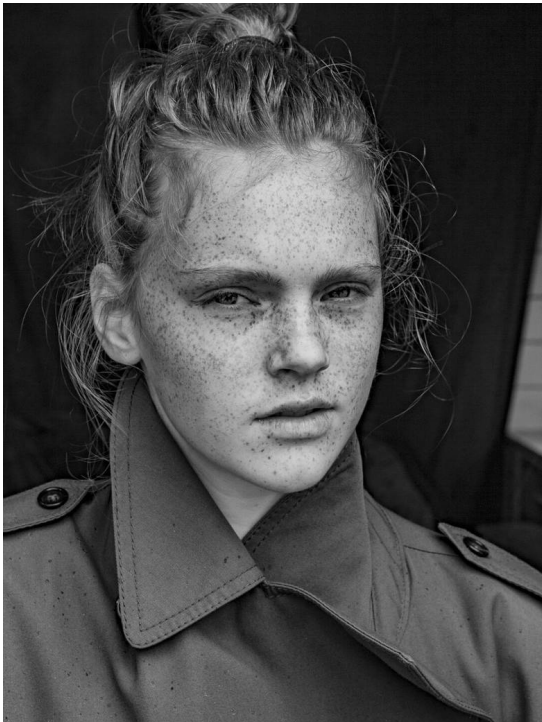

JUULE

NO TOYS