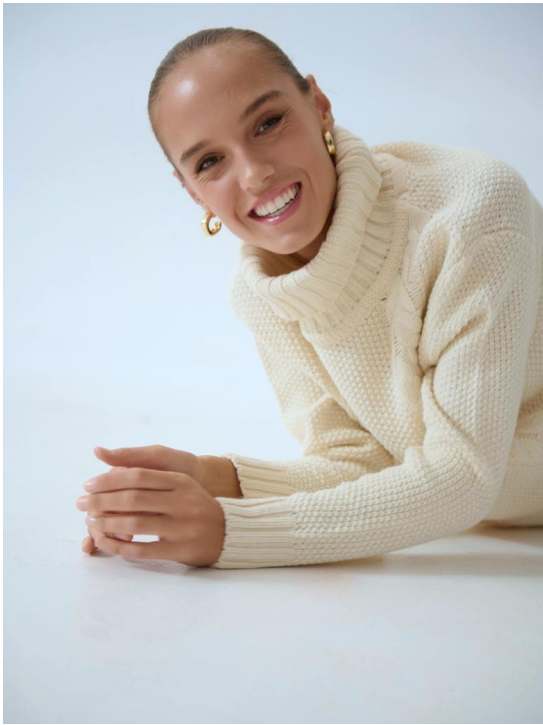

MICHAELA KRAVARIK

HEIGHT 180 BUST 78 WAIST 59 HIPS 89 SHOES 40 DRESS 36 HAIR BROWN EYES BROWN

NO TOYS

MICHAELA KRAVARIK

APROPOS
THE CONCEPT STORE

NO TOYS

MICHAELA KRAVARIK

NO TOYS