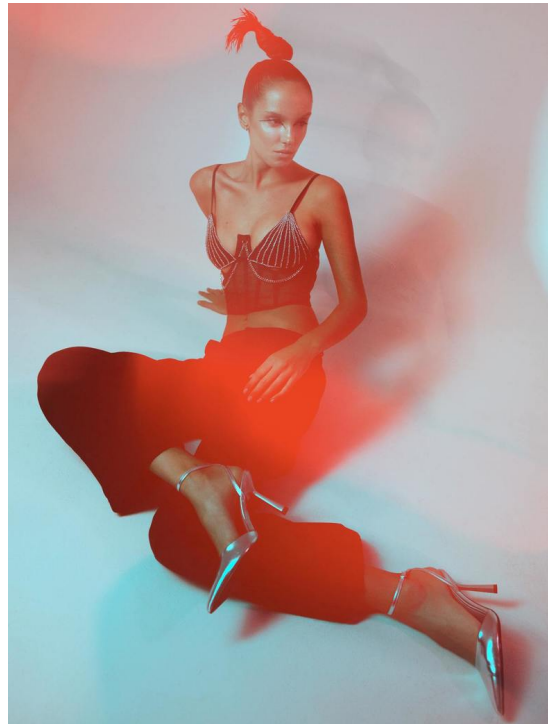

MICHAELA KRAVARIK

HEIGHT 180 BUST 78 WAIST 59 HIPS 89 SHOES 40 DRESS 36 HAIR BROWN EYES BROWN

NO TOYS

MICHAELA KRAVARIK

APROPOS
THE CONCEPT STORE

NO TOYS

MICHAELA KRAVARIK

NO TOYS