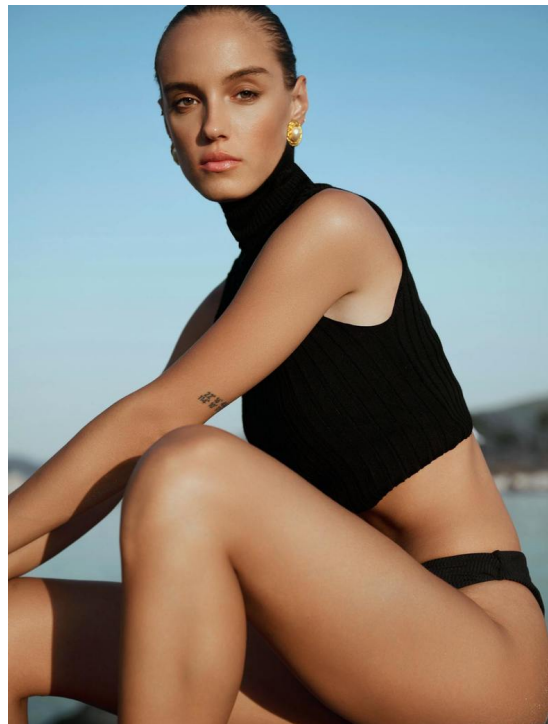

MICHAELA KRAVARIK

HEIGHT 180 BUST 78 WAIST 59 HIPS 89 SHOES 40 DRESS 36 HAIR BROWN EYES BROWN

NO TOYS

MICHAELA KRAVARIK

APROPOS
THE CONCEPT STORE

NO TOYS

MICHAELA KRAVARIK

NO TOYS