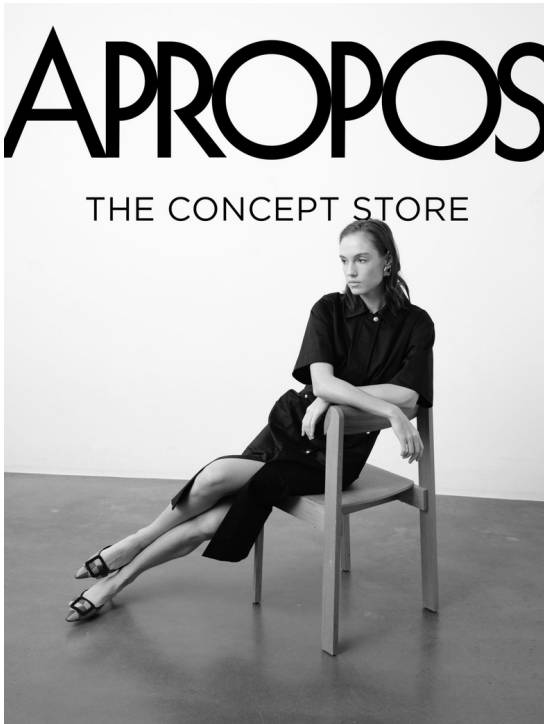

MICHAELA KRAVARIK

NO TOYS