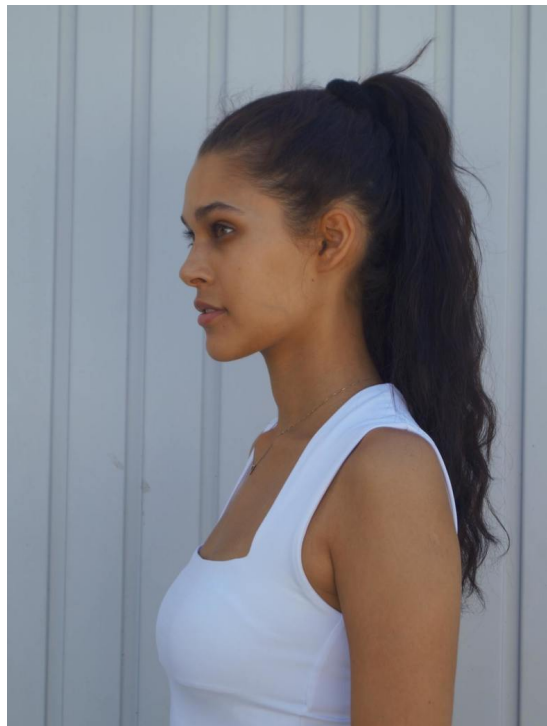

NOEMI HACHFELD

HEIGHT:165 | BUST:75 | WAIST:63 | HIPS:95 | SHOES:38 | DRESS:36 | HAIR:BROWN | EYES:BROWN

NO TOYS

NOEMI HACHFELD

NO TOYS

NOEMI HACHFELD

NO TOYS