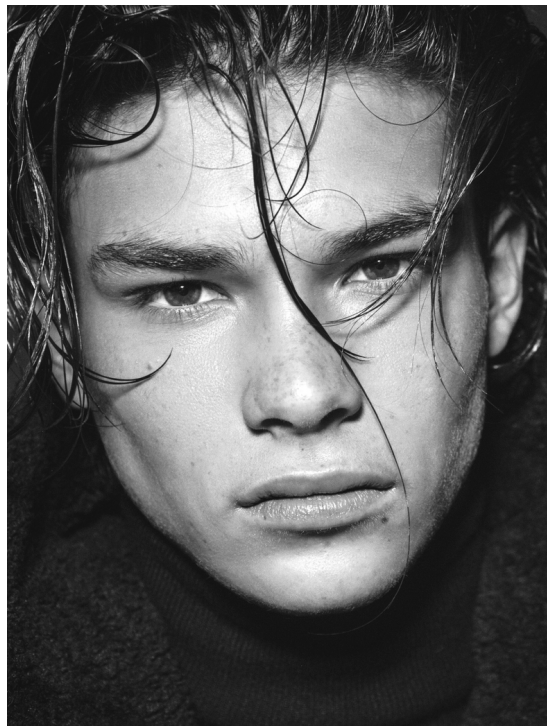

NOAH

HEIGHT:184 | BUST:90 | WAIST:74 | HIPS:97 | SHOES:44 | SUIT:0 | HAIR:BROWN | EYES:BROWN

NO TOYS

NOAH

NO TOYS

NOAH

NO TOYS

NOAH

NO TOYS

NOAH

NO TOYS