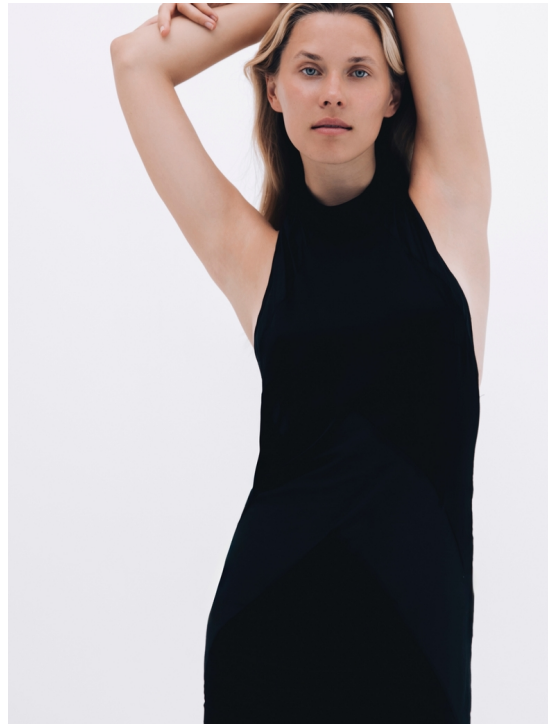

MARINA

NO TOYS