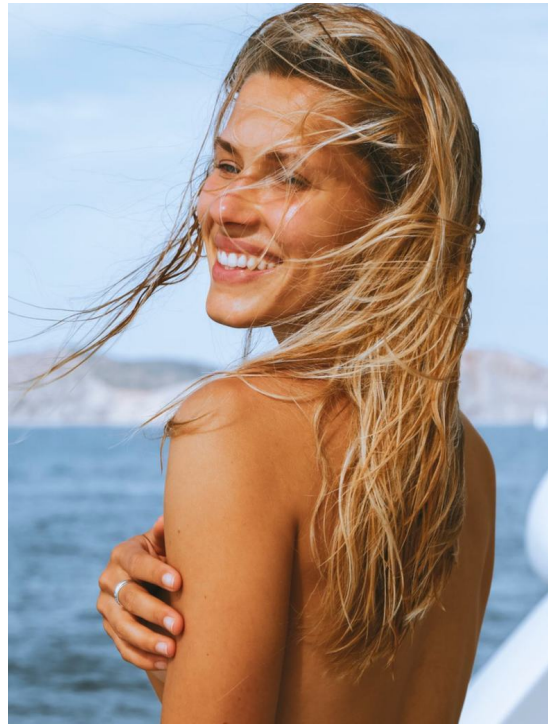

MARINA

NO TOYS