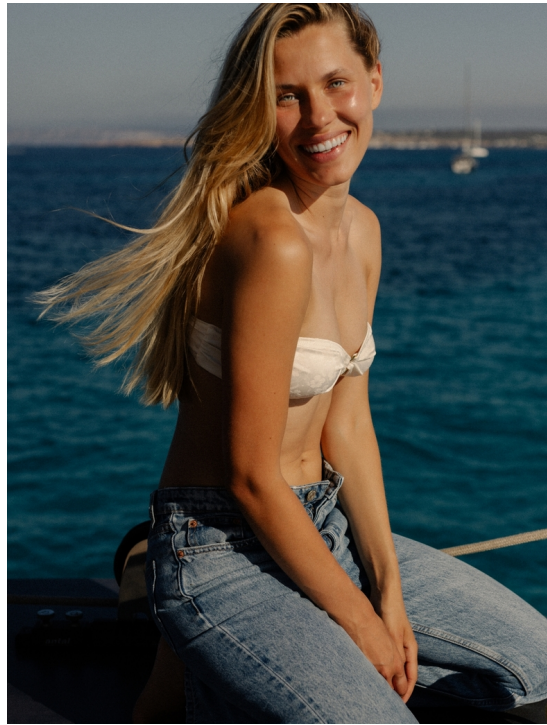

MARINA

NO TOYS