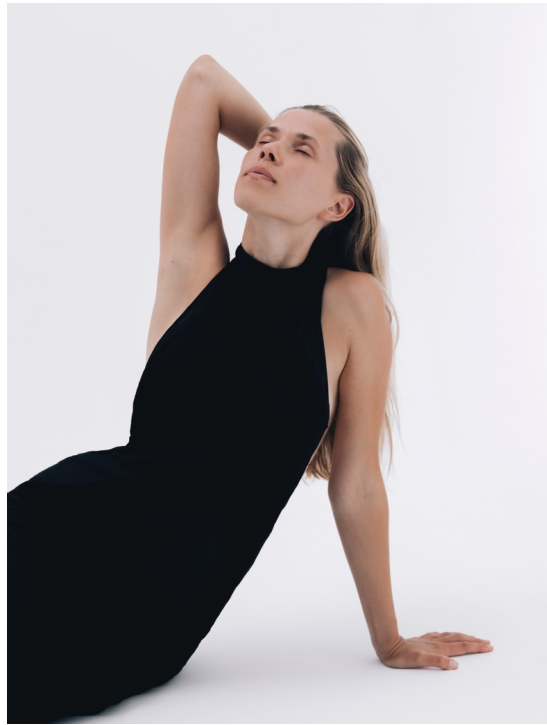

MARINA

NO TOYS