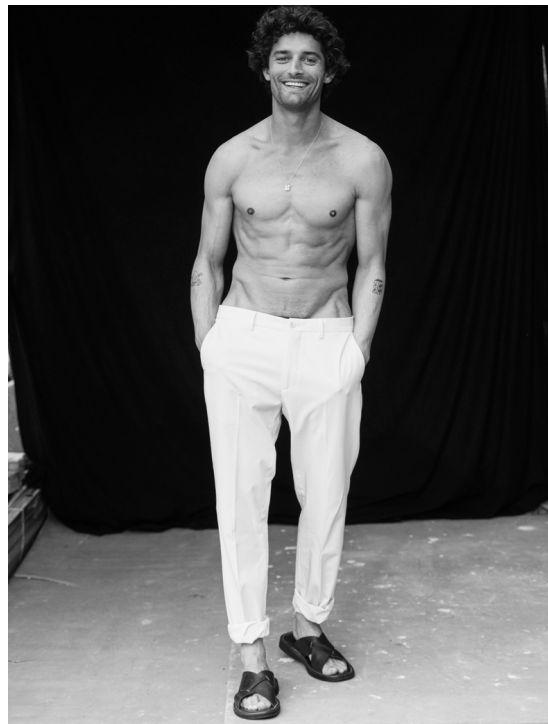

JASON MALAN

HEIGHT 182 BUST 98 WAIST 83 HIPS 99 SHOES 42 SUIT 48 HAIR BROWN EYES BLUE

NO TOYS

JASON MALAN

NO TOYS

JASON MALAN

NO TOYS

JASON MALAN