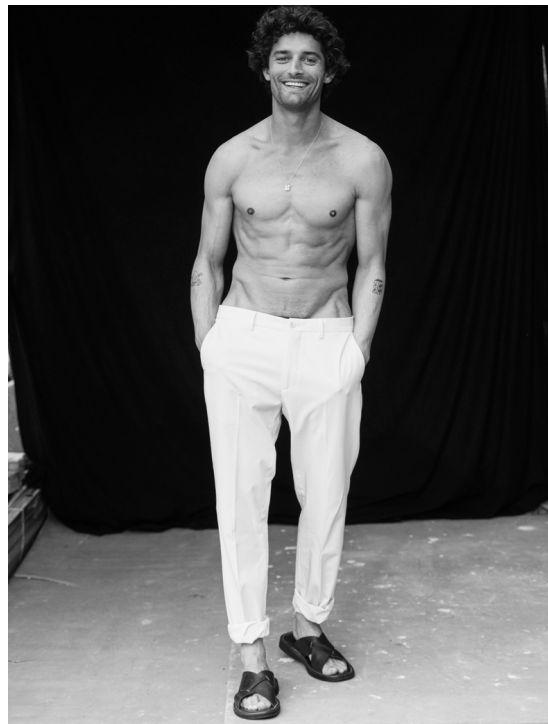

# JASON MALAN

HEIGHT:182 | BUST:98 | WAIST:83 | HIPS:99 | SHOES:42 | SUIT:48 | HAIR:BROWN | EYES:BLUE

NO TOYS

# JASON MALAN

NO TOYS