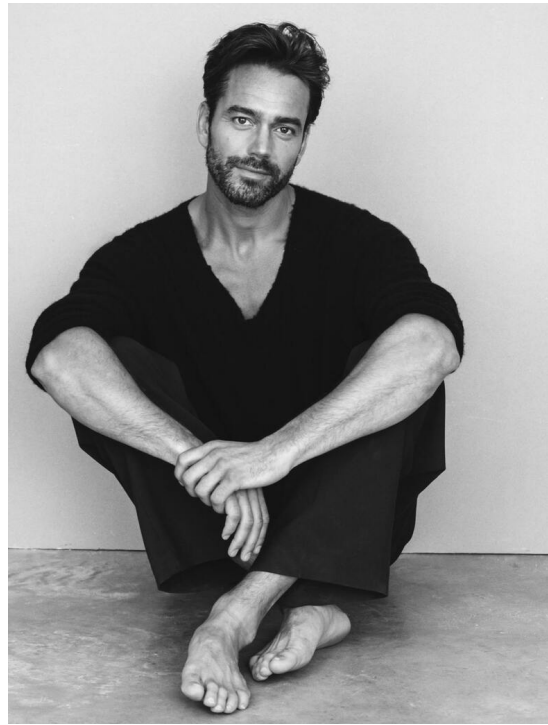

# MIRO KLOOSTERMAN

HEIGHT 188 BUST 104 WAIST 89 HIPS 100 SHOES 44 SUIT 0 HAIR BROWN EYES BROWN

NO TOYS

# MIRO KLOOSTERMAN

NO TOYS