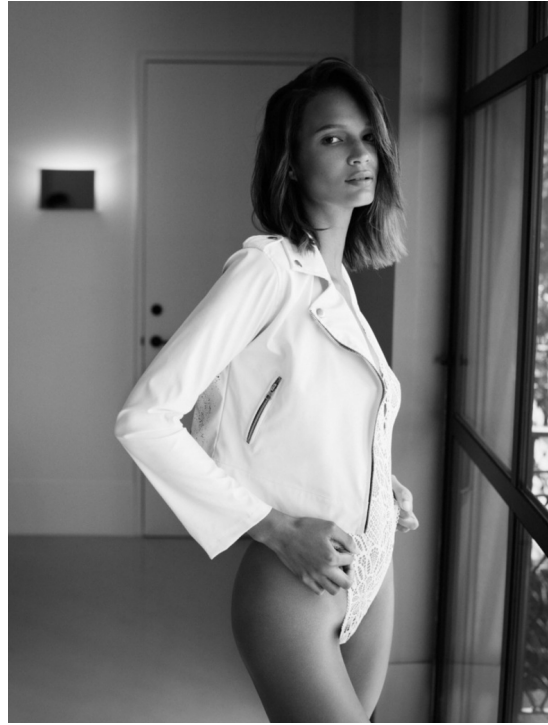

AILEEN L

NO TOYS