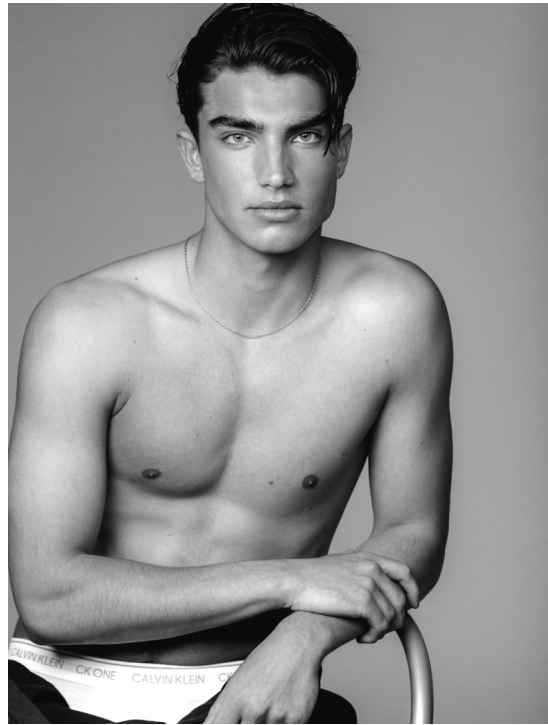

THIJN

HEIGHT:182 | BUST:99 | WAIST:83 | HIPS:103 | SHOES:45 | SUIT:48 | HAIR:BROWN | EYES:BLUE GREEN

NO TOYS

THIJN

NO TOYS

THIJN

NO TOYS

THIJN