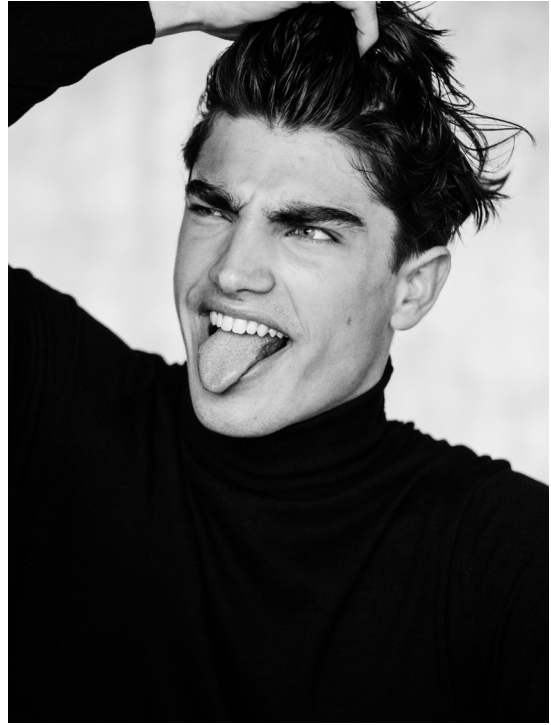

THIJN

NO TOYS