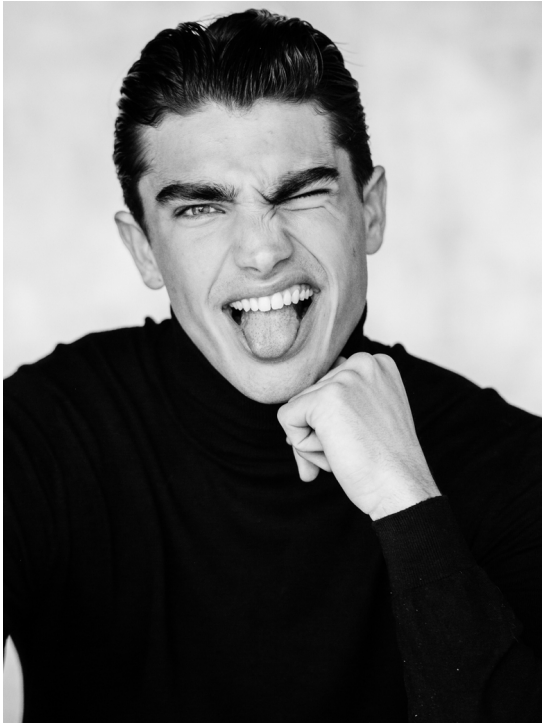

THIJN

NO TOYS