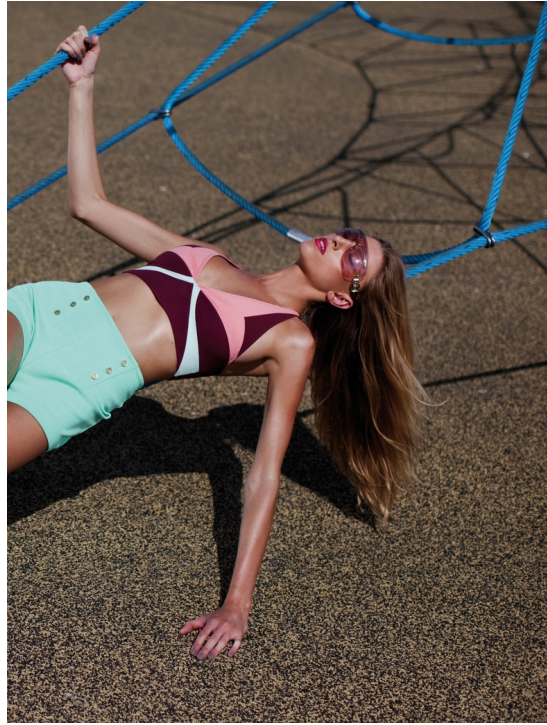

FABRINE CONSTANTINI

NO TOYS