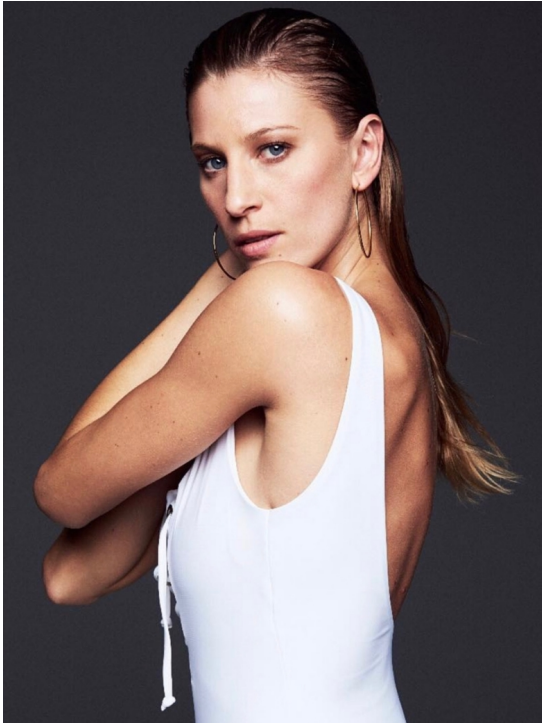

FABRINE CONSTANTINI

NO TOYS