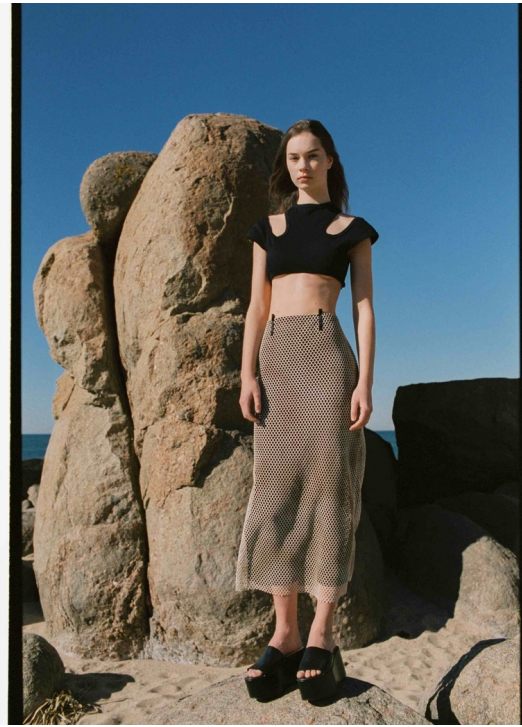

SASHA

NO TOYS