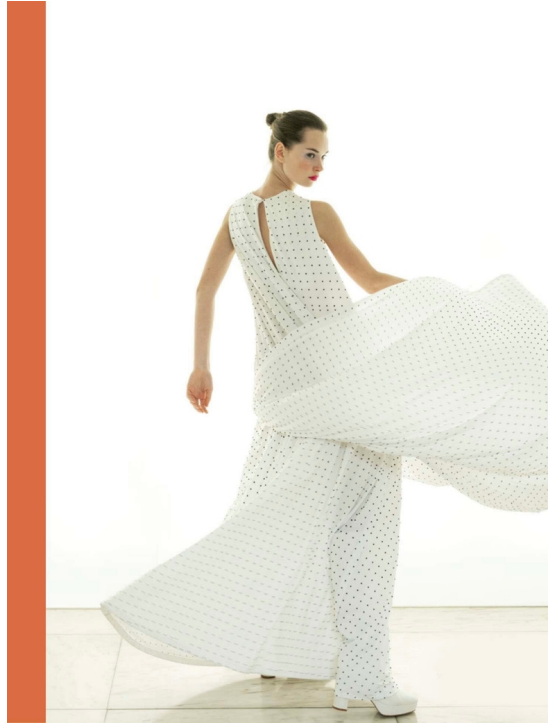

SASHA

NO TOYS