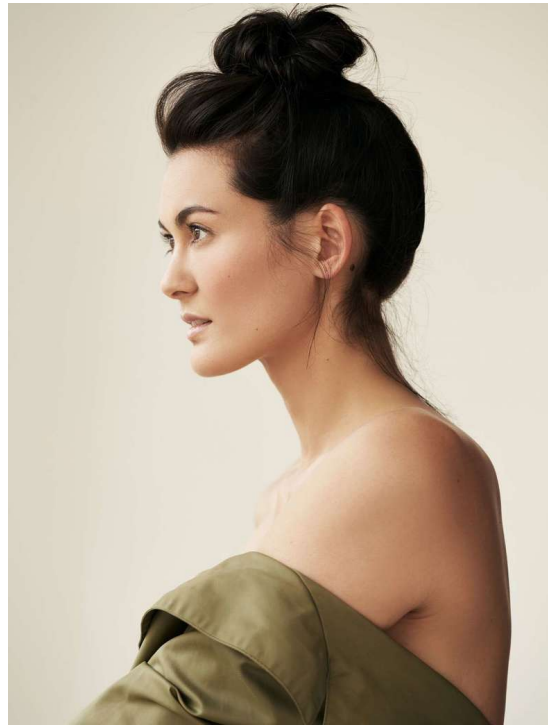

NAOMI MARQUARDT

NO TOYS