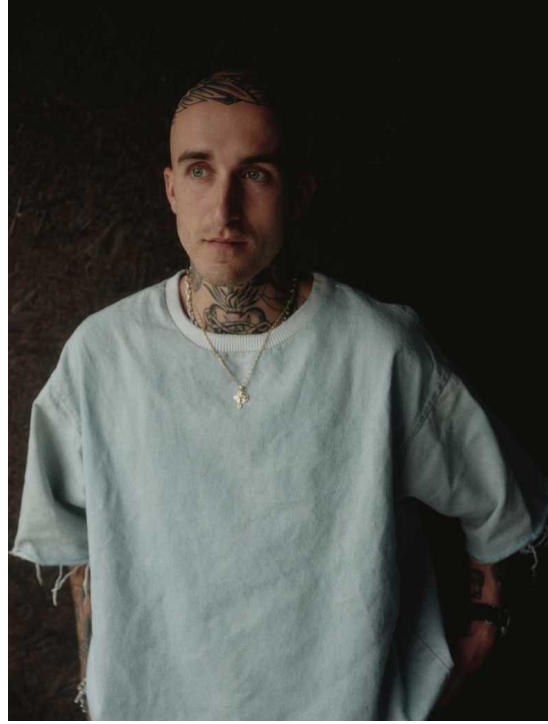

ANITO

HEIGHT 185 BUST 0 WAIST 0 HIPS 0 SHOES 0 SUIT 0

**no toys
modelagency**

ANITO

**no toys
modelagency**

ANITO

**no toys
modelagency**

ANITO