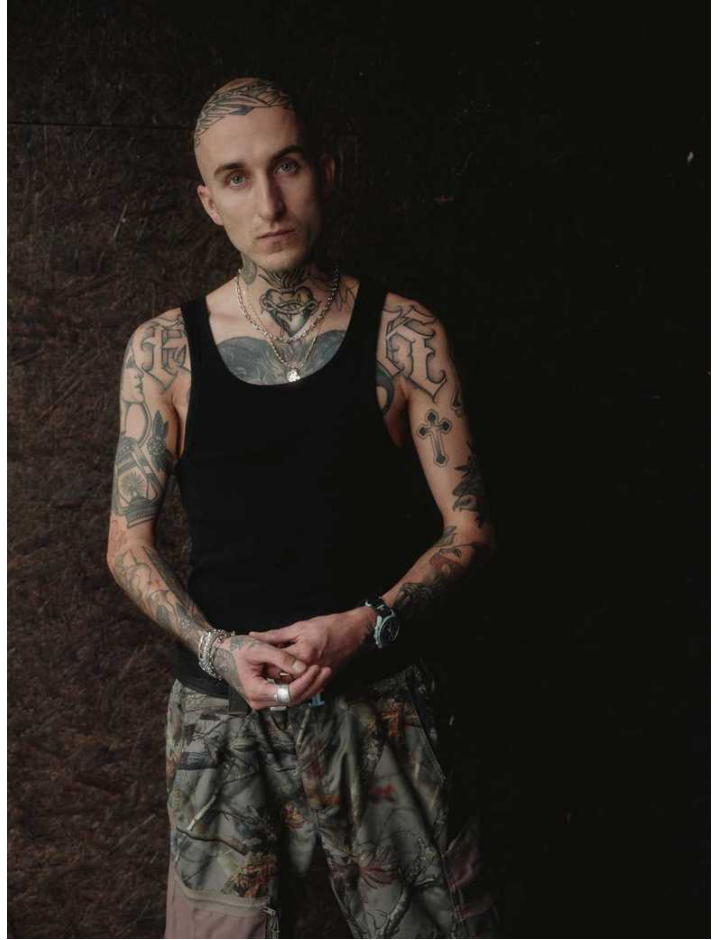

# ANITO

HEIGHT: 185 | DRESS: 0 | BUST: 0 | WAIST: 0 | HIPS: 0 | SHOES: 0 | HAIR: | EYES:

NO TOYS

# ANITO