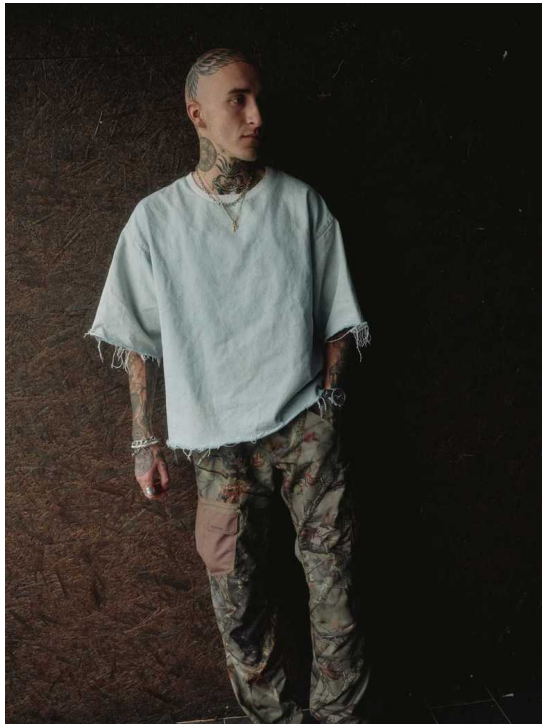

ANITO

HEIGHT 185 BUST 0 WAIST 0 HIPS 0 SHOES 0 SUIT 0

**no toys
modelagency**

ANITO

**no toys
modelagency**

ANITO

**no toys
modelagency**

ANITO