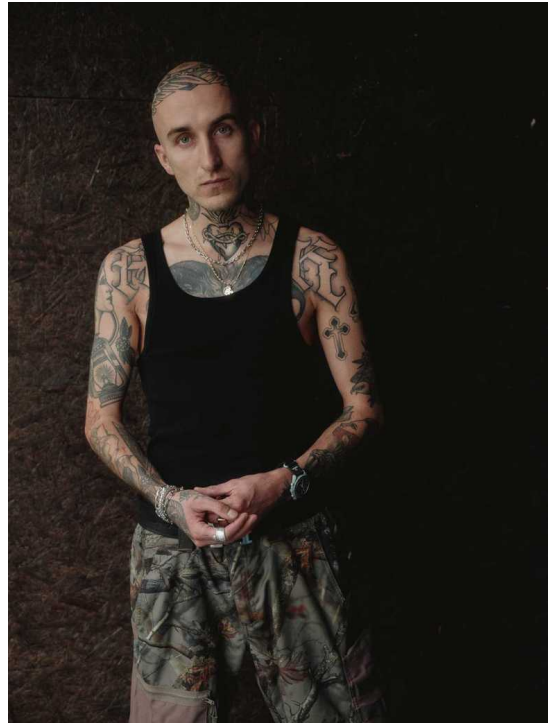

ANITO

HEIGHT 185 BUST 0 WAIST 0 HIPS 0 SHOES 0 SUIT 0

**no toys
modelagency**

ANITO

**no toys
modelagency**

ANITO

**no toys
modelagency**

ANITO