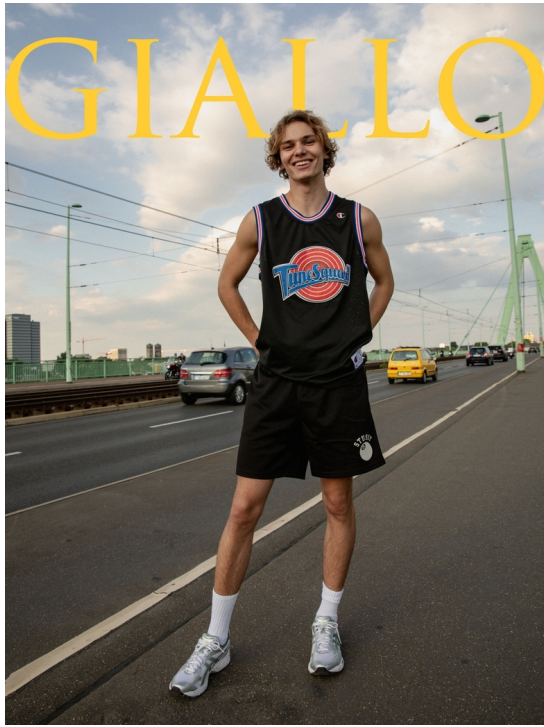

LOUIS H

HEIGHT:189 | BUST:93 | WAIST:76 | HIPS:92 | SHOES:0 | SUIT:48 | HAIR:BLONDE | EYES:BLUE

NO TOYS

LOUIS H

NO TOYS

LOUIS H

NO TOYS

LOUIS H