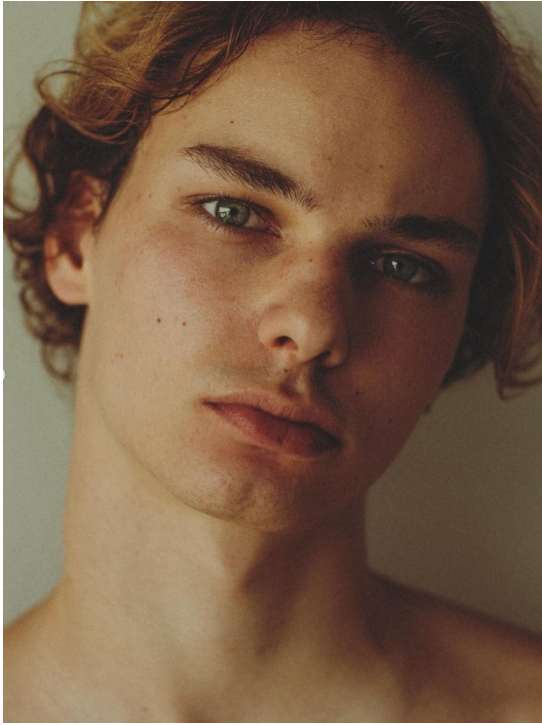

LOUIS H

HEIGHT:189 | BUST:93 | WAIST:76 | HIPS:92 | SHOES:0 | SUIT:48 | HAIR:BLONDE | EYES:BLUE

NO TOYS

LOUIS H

NO TOYS

LOUIS H

NO TOYS

LOUIS H