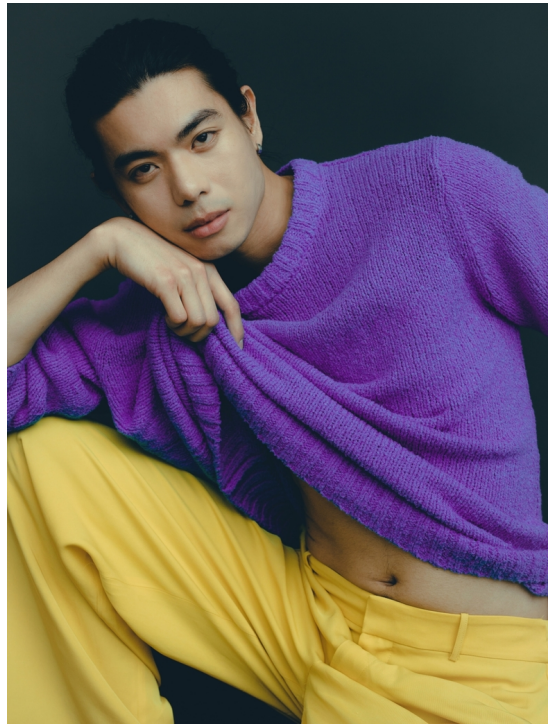

KIKO

NO TOYS