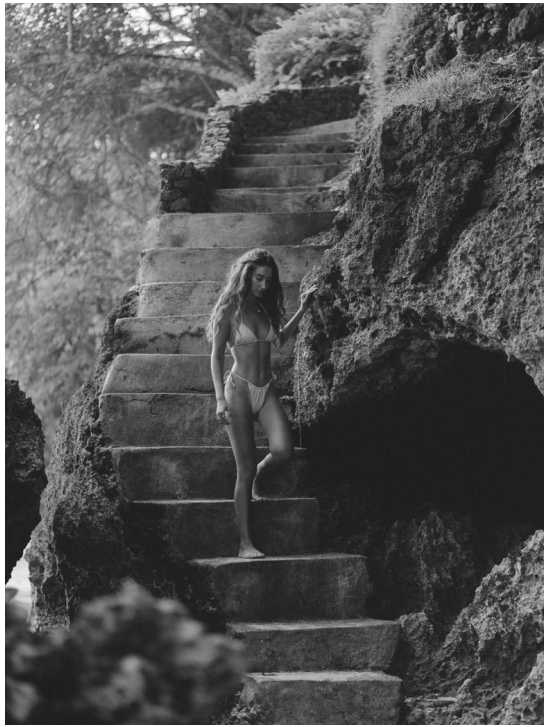

MAYA ALOLABI

NO TOYS