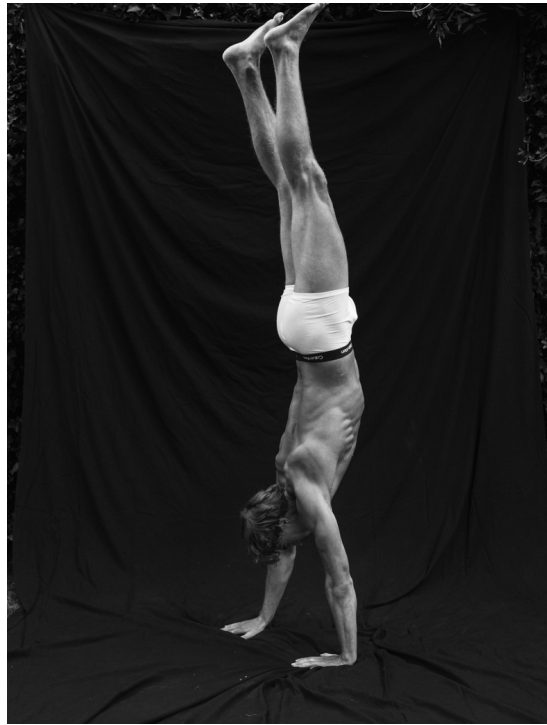

JIM N

NO TOYS