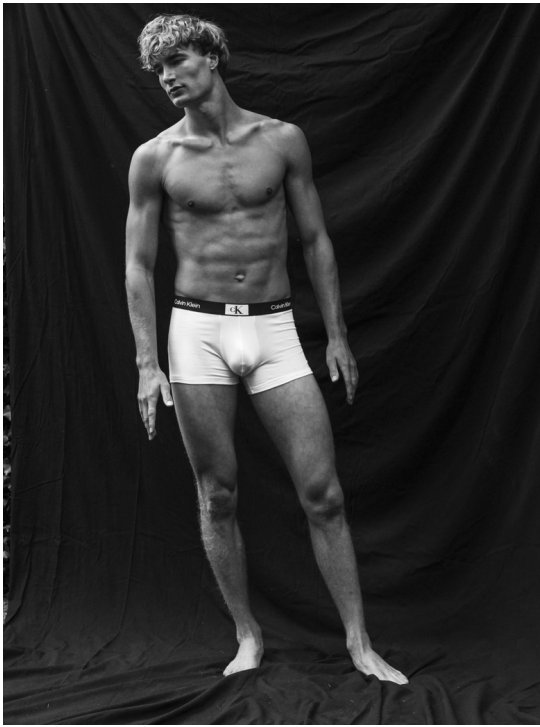

JIM N

NO TOYS