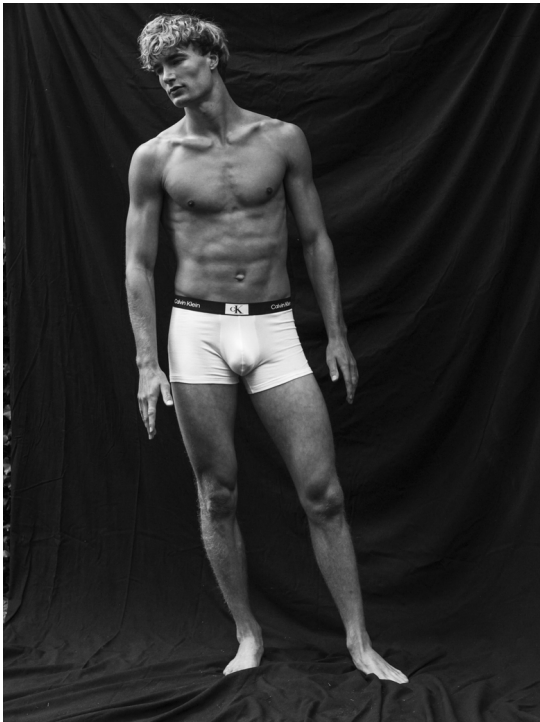

JIM N

NO TOYS