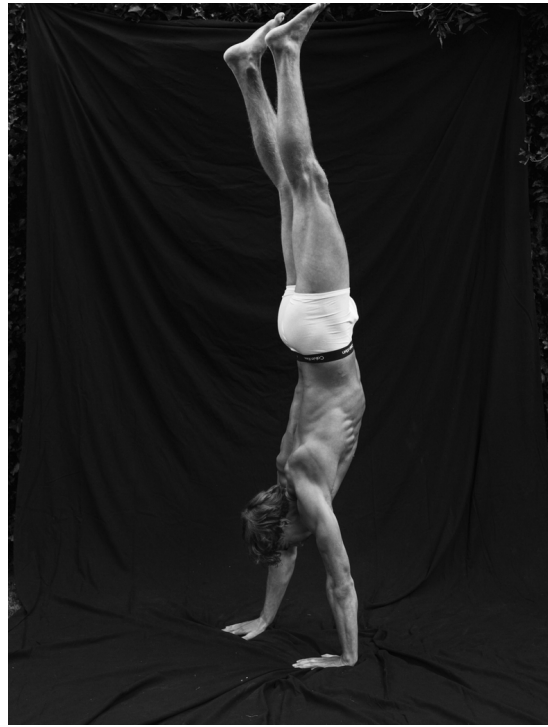

JIM N

HEIGHT 188 BUST 99 WAIST 82 HIPS 102 SHOES 42 SUIT 48 HAIR BLONDE EYES BLUE GREEN

NO TOYS

JIM N

NO TOYS

JIM N

NO TOYS

JIM N