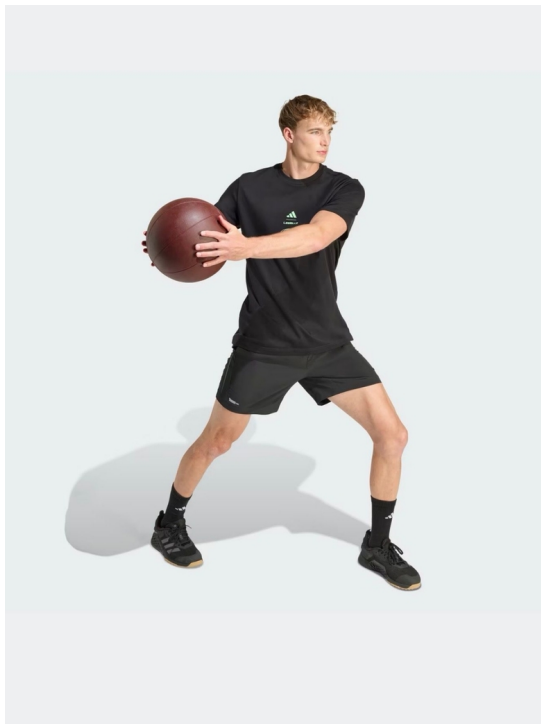

JIM N

NO TOYS