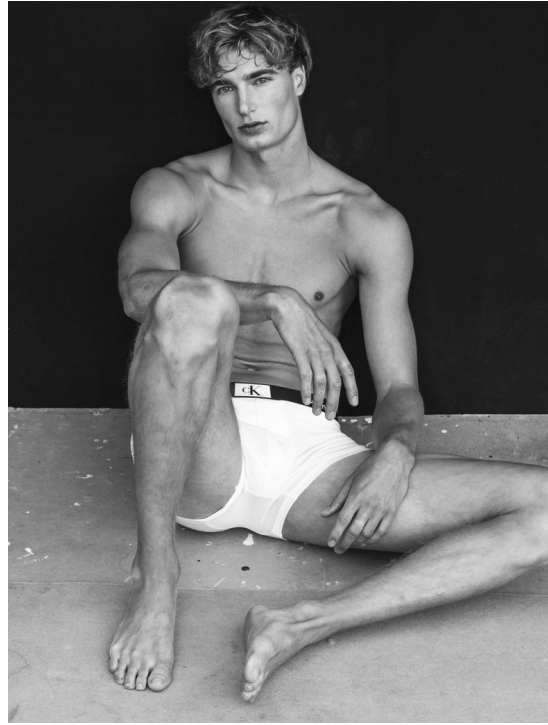

JIM N

HEIGHT 188 BUST 99 WAIST 82 HIPS 102 SHOES 42 SUIT 48 HAIR BLONDE EYES BLUE GREEN

NO TOYS

JIM N

NO TOYS

JIM N

NO TOYS

JIM N