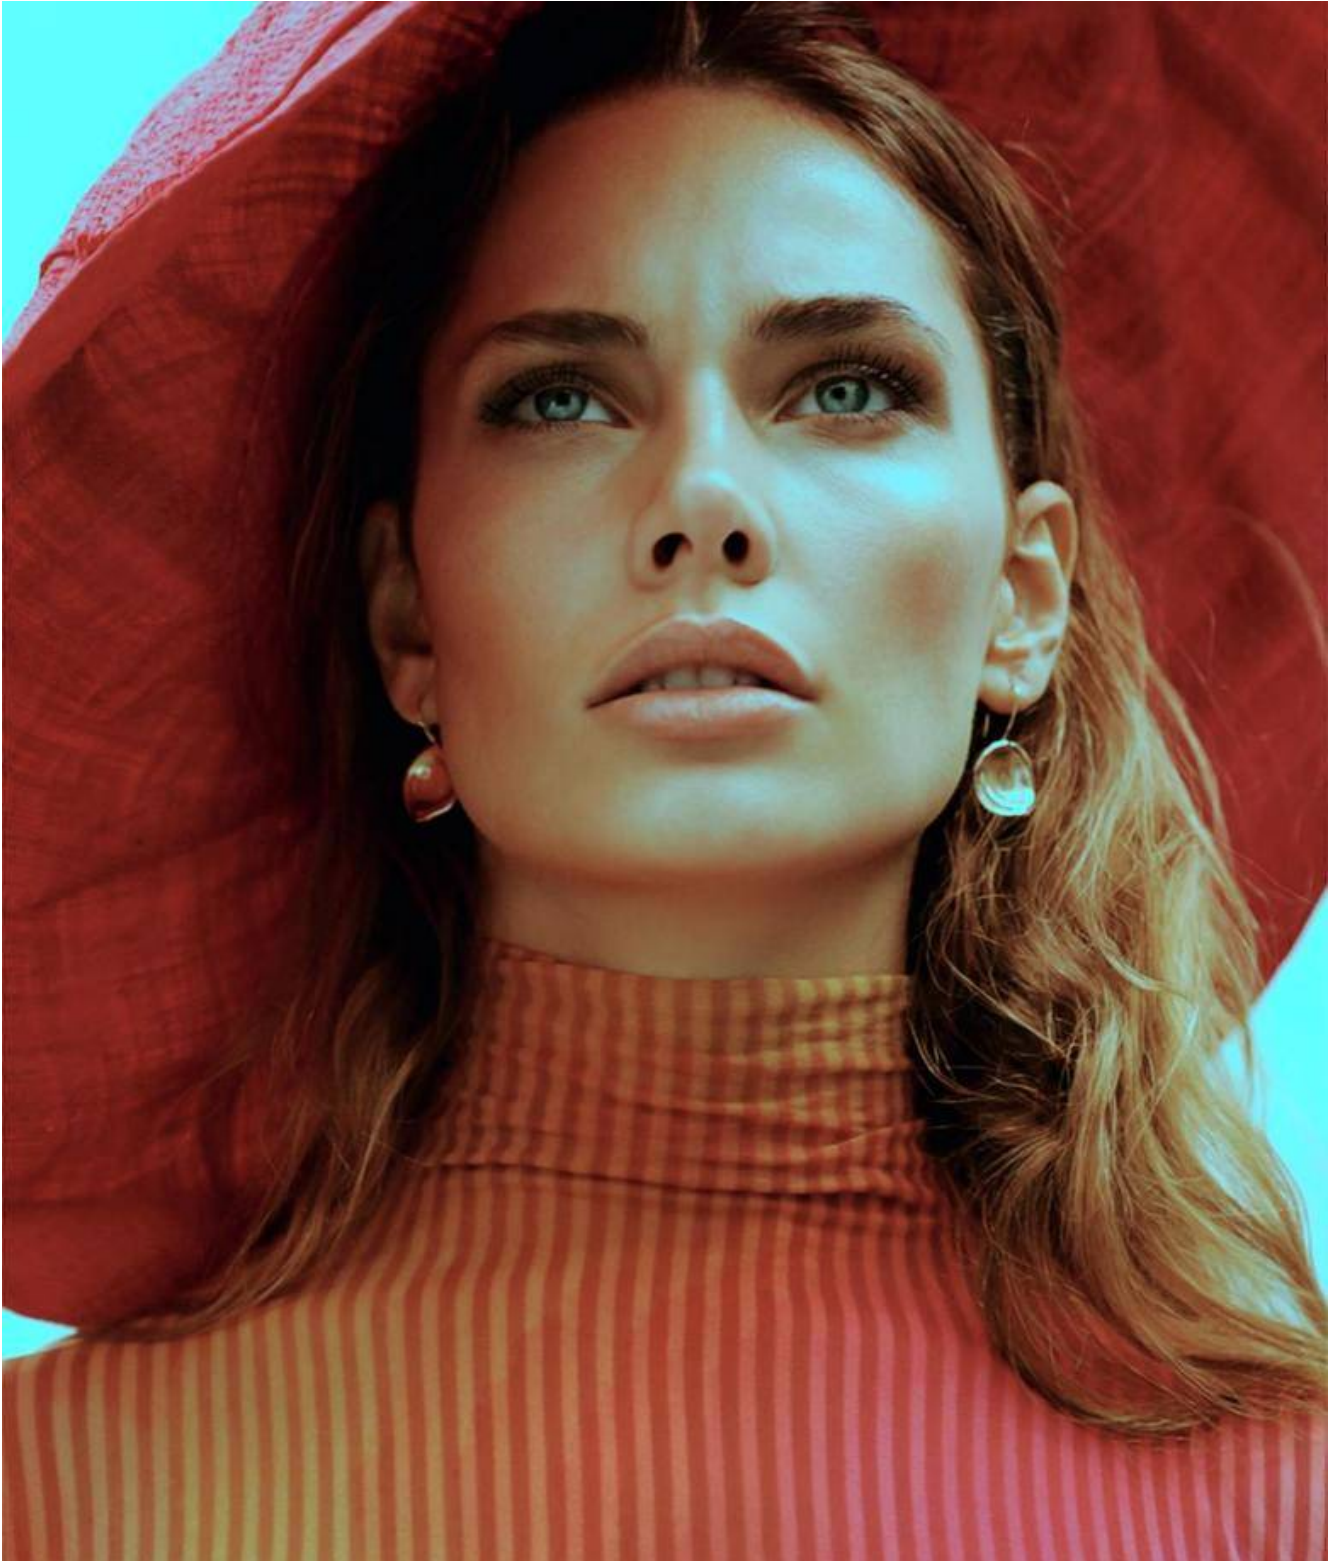

NO TOYS

ROSALINDE

HEIGHT: 175 | DRESS: 36 | BUST: 83 | WAIST: 62 | HIPS: 89 | SHOES: 39 | HAIR: BROWN | EYES: BLUE

NO TOYS  
MODELAGENCY  
SCHWANENMARKT 12  
40213 DÜSSELDORF  
+49 211 32 21 00  
[www . notoys . de](http://www.notoys.de)