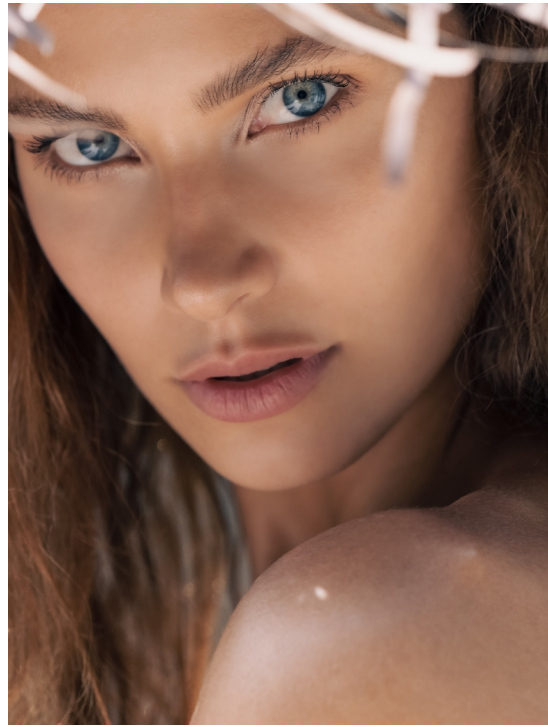

ROSALINDE

HEIGHT 175 BUST 83 WAIST 62 HIPS 89 SHOES 39 DRESS 36 HAIR BROWN EYES BLUE

NO TOYS

ROSALINDE

NO TOYS

ROSALINDE

NO TOYS

ROSALINDE