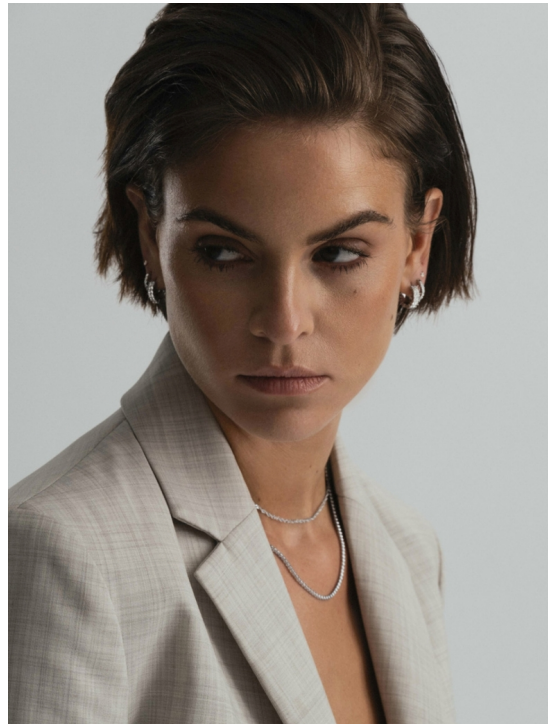

AMBER LOUISE DE WIT

HEIGHT 180 BUST 81 WAIST 65 HIPS 93 SHOES 40 DRESS 36 HAIR BROWN EYES GREEN

NO TOYS

AMBER LOUISE DE WIT

NO TOYS

AMBER LOUISE DE WIT

NO TOYS

AMBER LOUISE DE WIT