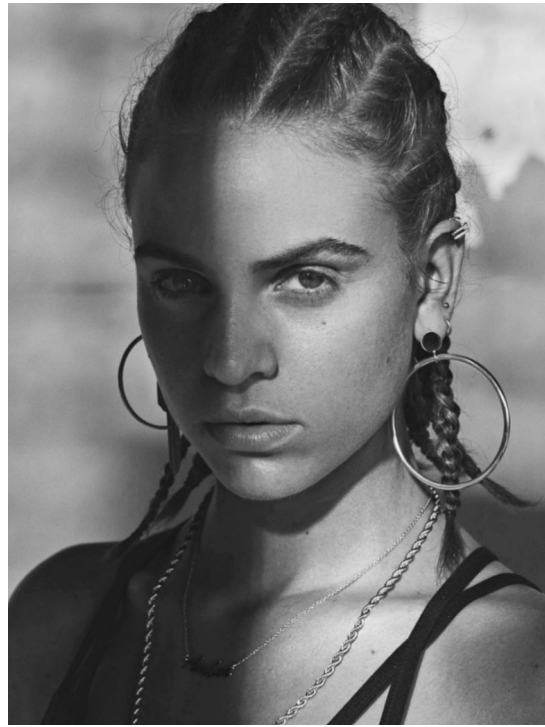

AMBER LOUISE DE WIT

Schön!
amber louise de wit