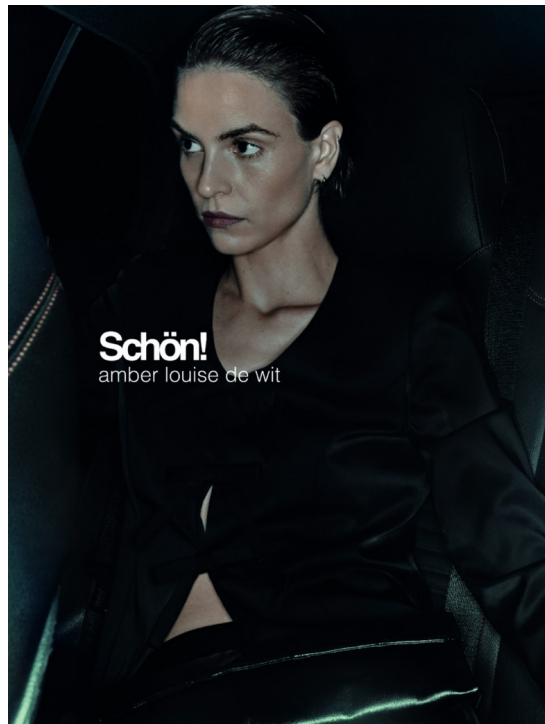

Schön!
amber louise de wit

NO TOYS