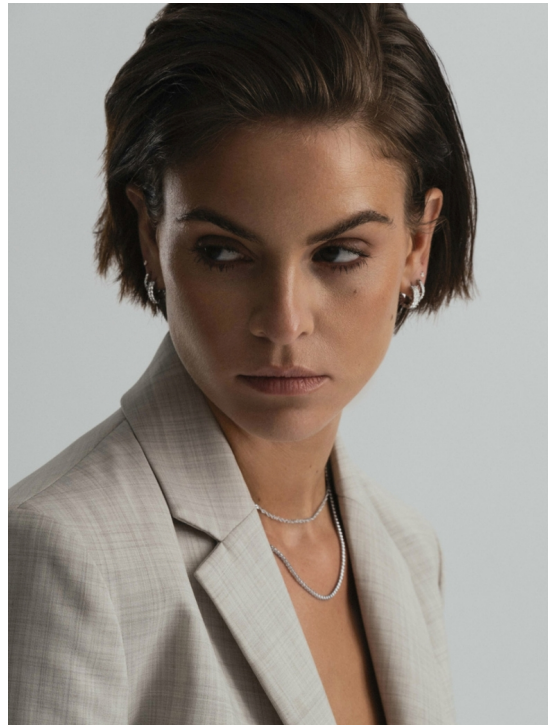

AMBER LOUISE DE WIT

HEIGHT 180 BUST 81 WAIST 65 HIPS 93 SHOES 40 DRESS 36 HAIR BROWN EYES GREEN

NO TOYS

AMBER LOUISE DE WIT

NO TOYS

AMBER LOUISE DE WIT

NO TOYS

AMBER LOUISE DE WIT