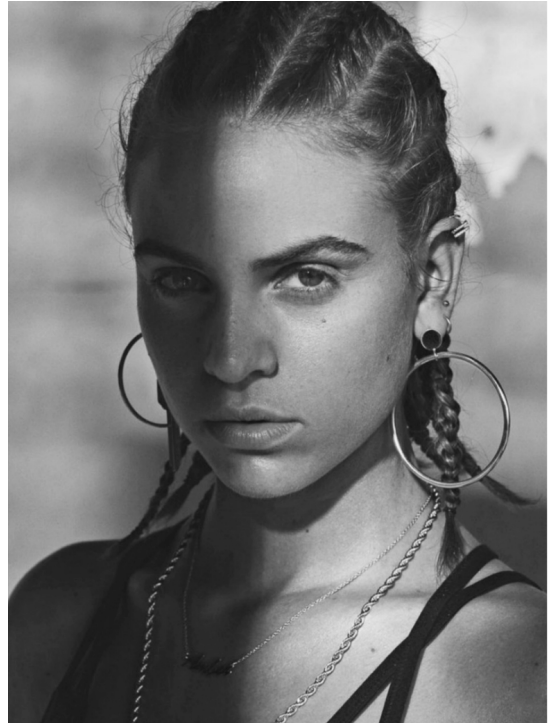

AMBER LOUISE DE WIT

NO TOYS