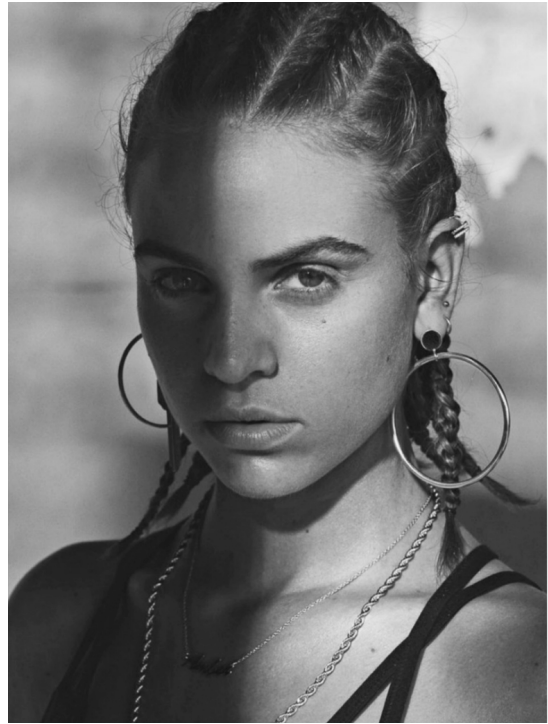

AMBER LOUISE DE WIT

**no toys
modelagency**