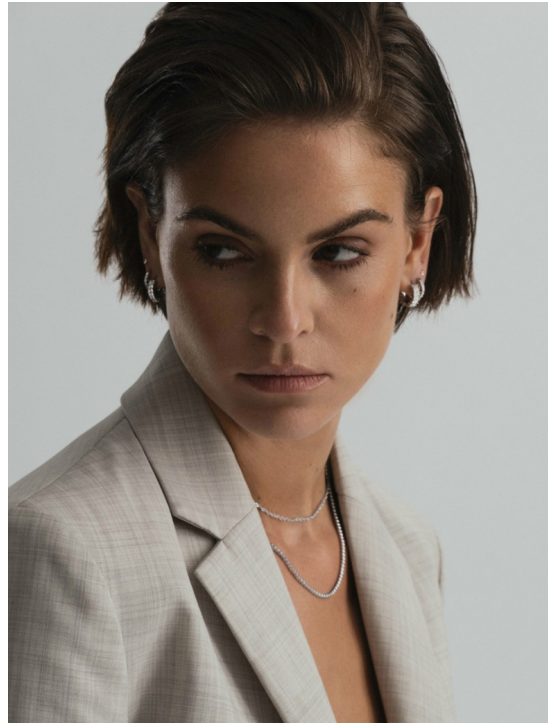

AMBER LOUISE DE WIT

HEIGHT 180 BUST 81 WAIST 65 HIPS 93 SHOES 40 DRESS 36 HAIR BROWN EYES GREEN

**no toys
modelagency**

AMBER LOUISE DE WIT

**no toys
modelagency**

AMBER LOUISE DE WIT

**no toys
modelagency**