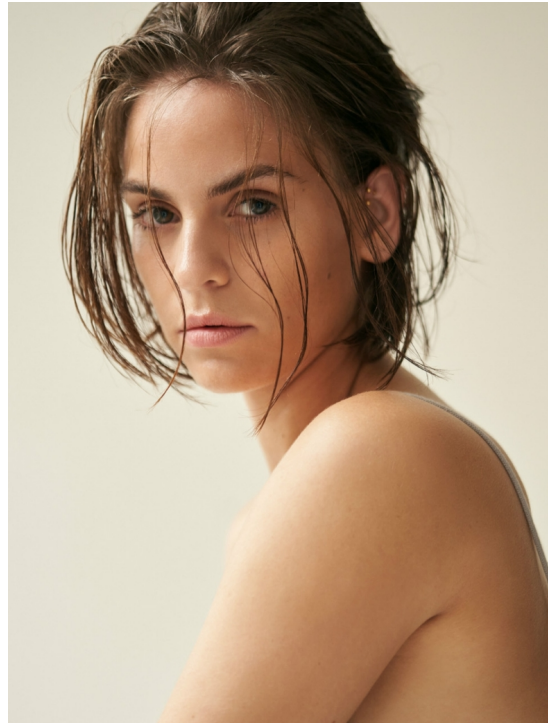

AMBER LOUISE DE WIT

HEIGHT 180 BUST 81 WAIST 65 HIPS 93 SHOES 40 DRESS 36 HAIR BROWN EYES GREEN

**no toys
modelagency**

AMBER LOUISE DE WIT

**no toys
modelagency**

AMBER LOUISE DE WIT

**no toys
modelagency**