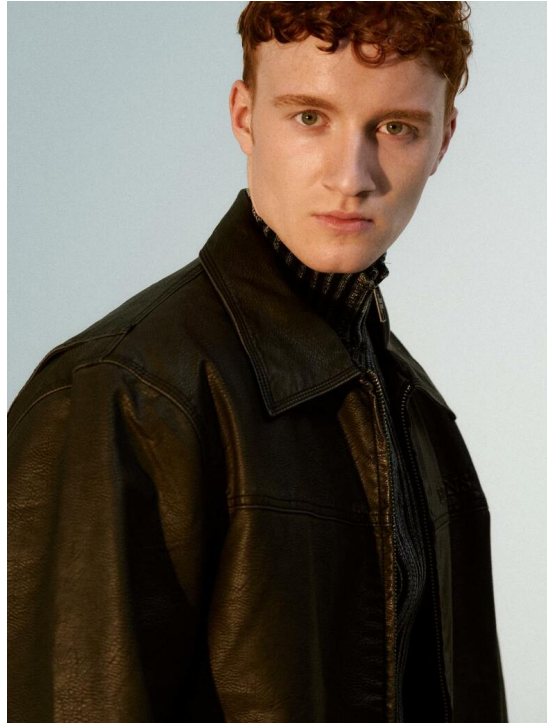

BEN HAUPT

NO TOYS