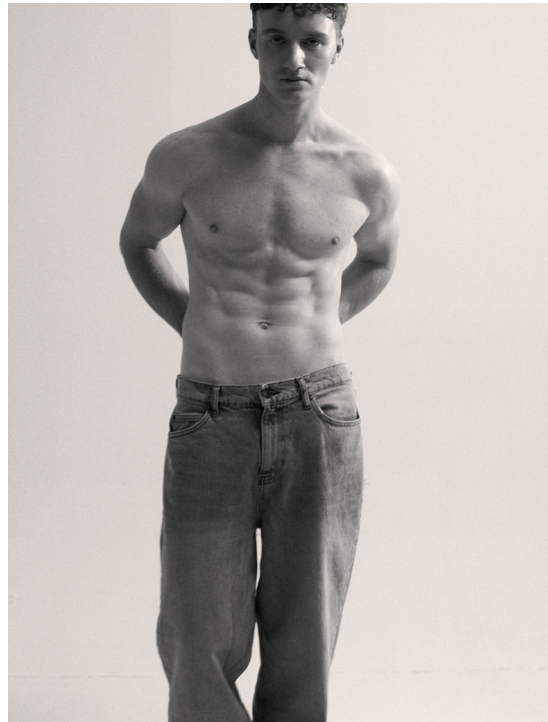

BEN HAUPT

NO TOYS