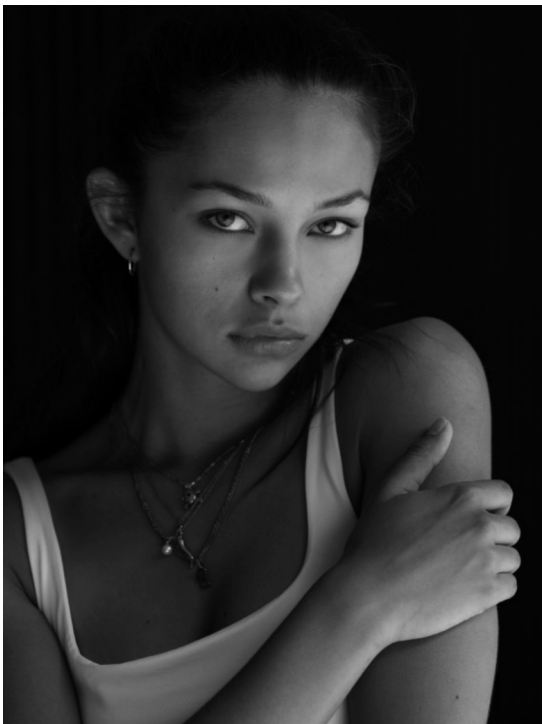

LORENA D.

NO TOYS