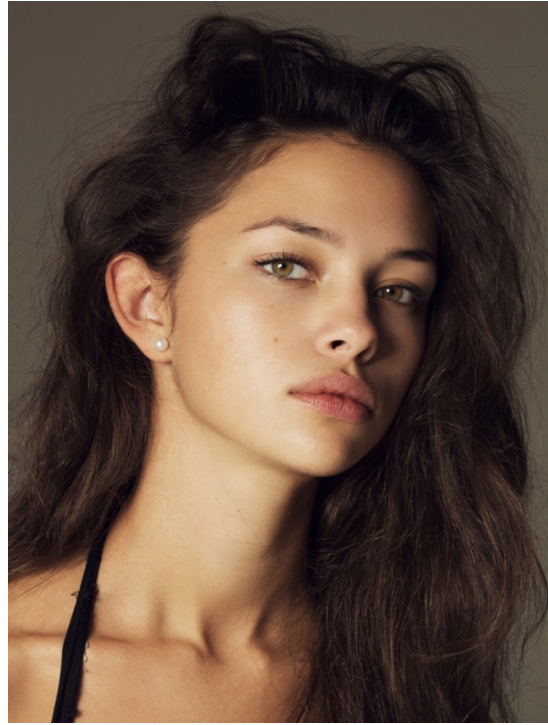

LORENA D.

NO TOYS