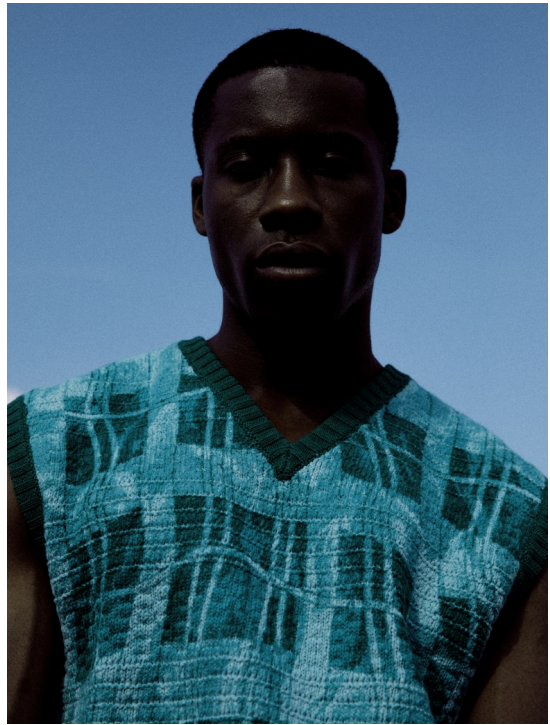

TERENCE A.

NO TOYS