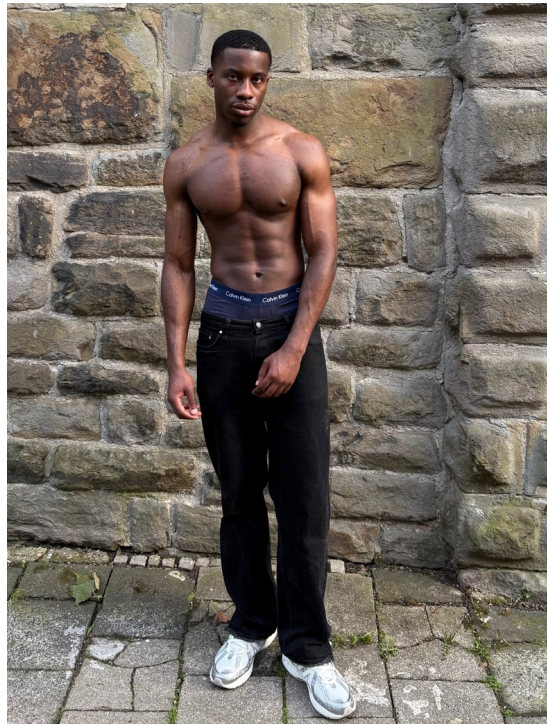

TERENCE A.

NO TOYS