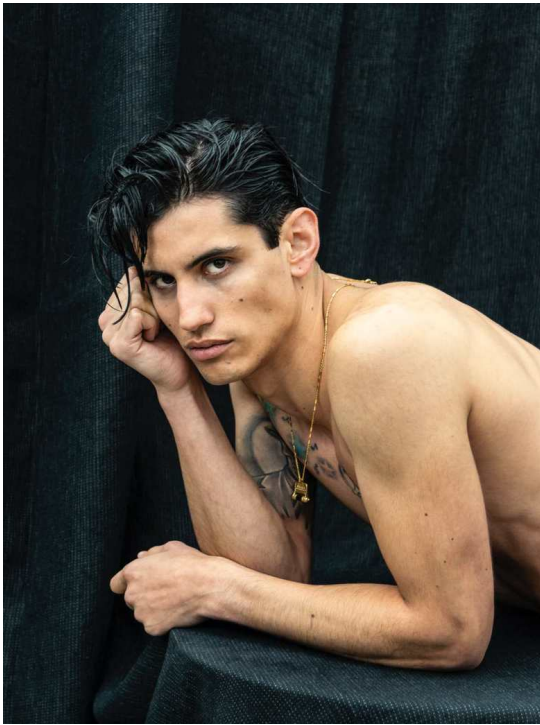

PABLO

NO TOYS