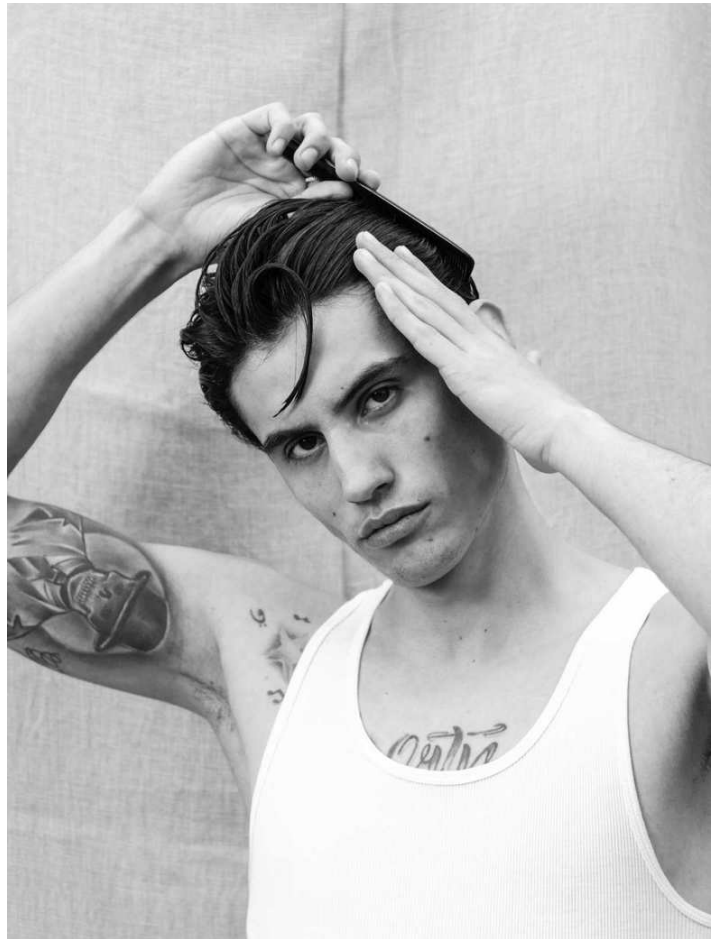

PABLO

HEIGHT: 188 | DRESS: 0 | BUST: 95 | WAIST: 77 | HIPS: 96 | SHOES: 0 | HAIR: BROWN | EYES: BROWN

NO TOYS

PABLO

NO TOYS

PABLO

NO TOYS

PABLO