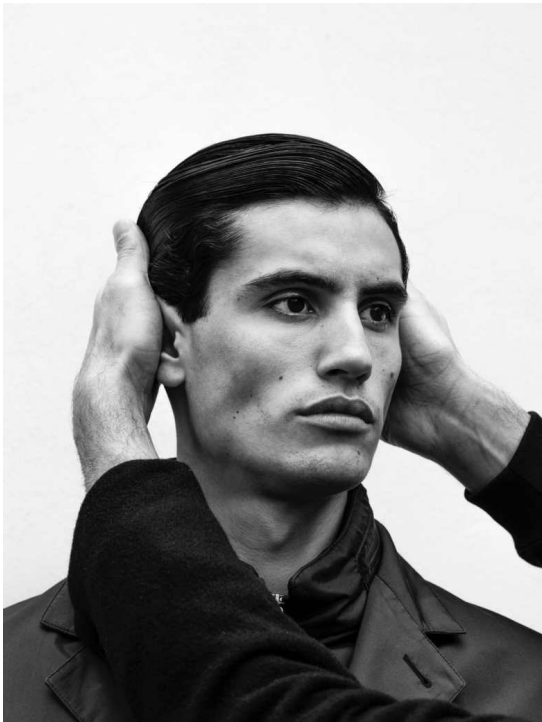

PABLO

HEIGHT:188 | BUST:95 | WAIST:77 | HIPS:96 | SHOES:0 | SUIT:0 | HAIR:BROWN | EYES:BROWN

NO TOYS

PABLO

NO TOYS

PABLO

NO TOYS

PABLO