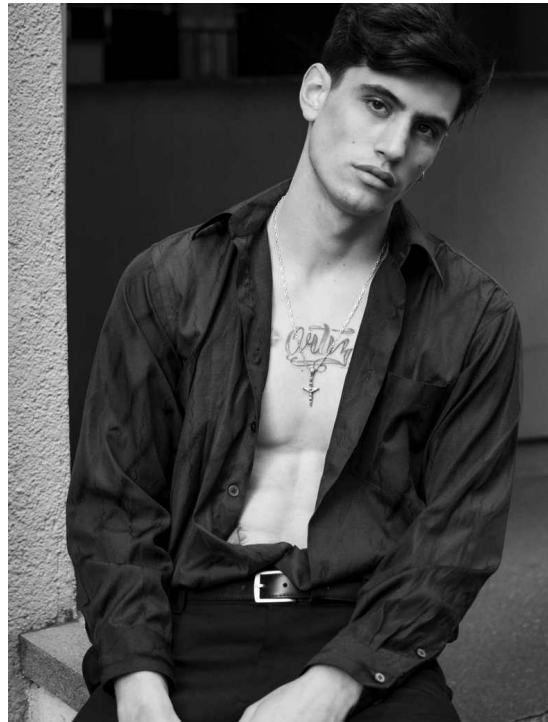

PABLO

**no toys
modelagency**