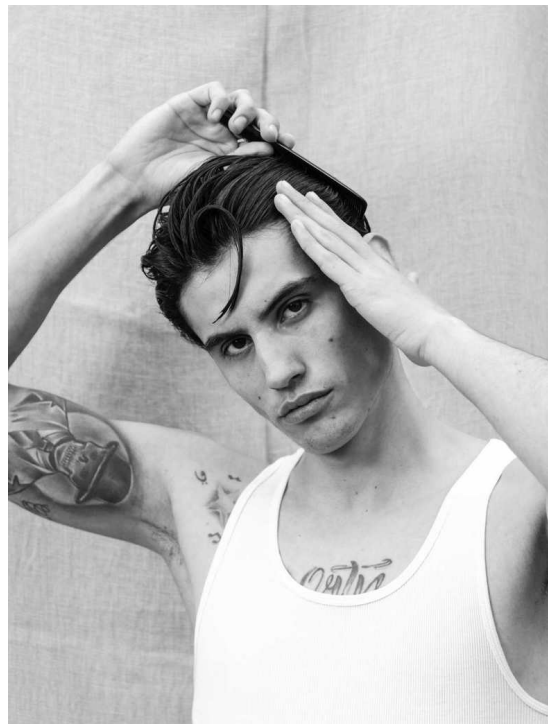

PABLO

HEIGHT:188 | BUST:95 | WAIST:77 | HIPS:96 | SHOES:0 | SUIT:0 | HAIR:BROWN | EYES:BROWN

NO TOYS

PABLO

NO TOYS

PABLO

NO TOYS

PABLO