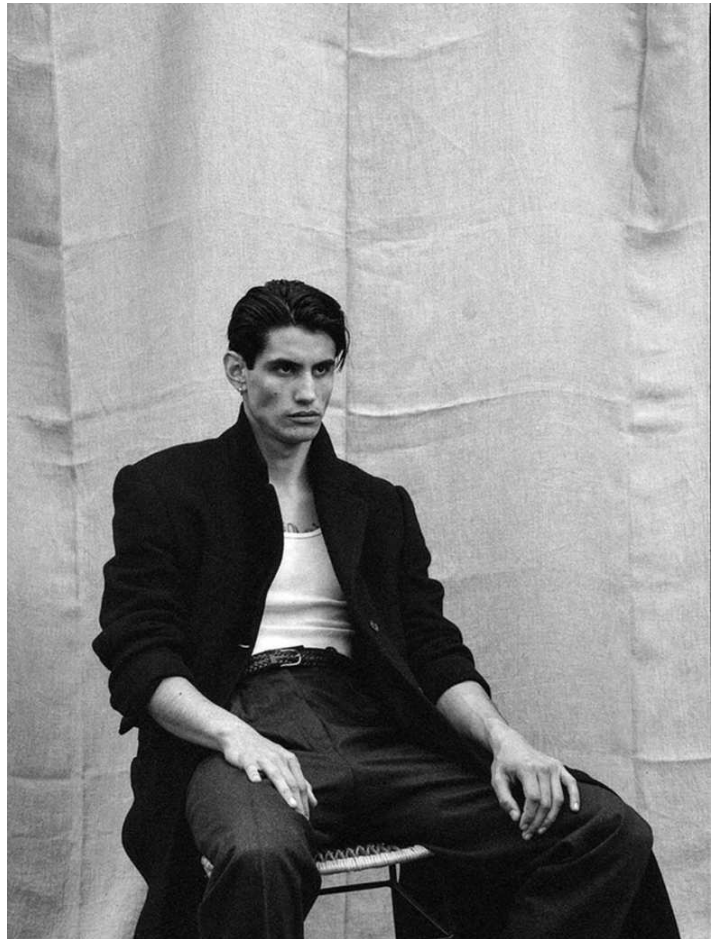

PABLO

HEIGHT: 188 | DRESS: 0 | BUST: 95 | WAIST: 77 | HIPS: 96 | SHOES: 0 | HAIR: BROWN | EYES: BROWN

NO TOYS

PABLO

NO TOYS

PABLO

NO TOYS

PABLO