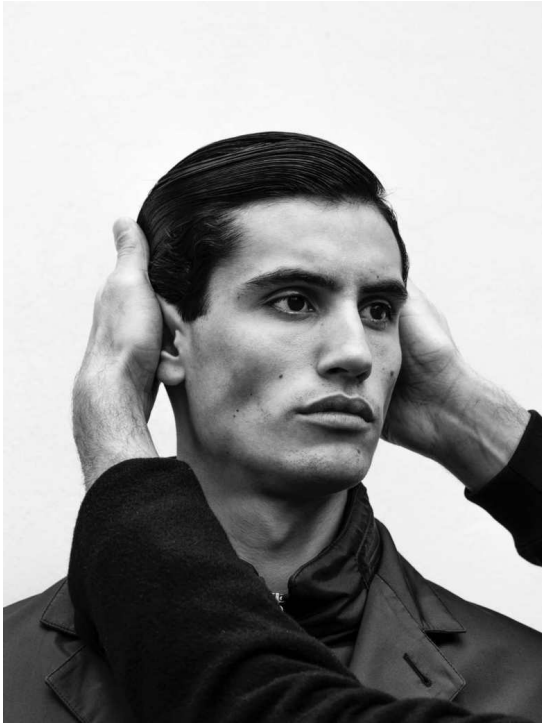

PABLO

HEIGHT 188 BUST 95 WAIST 77 HIPS 96 SHOES 0 SUIT 0 HAIR BROWN EYES BROWN

**no toys
modelagency**

PABLO

**no toys
modelagency**

PABLO

PABLO

**no toys
modelagency**

PABLO

**no toys
modelagency**

PABLO

**no toys
modelagency**

PABLO

**no toys
modelagency**