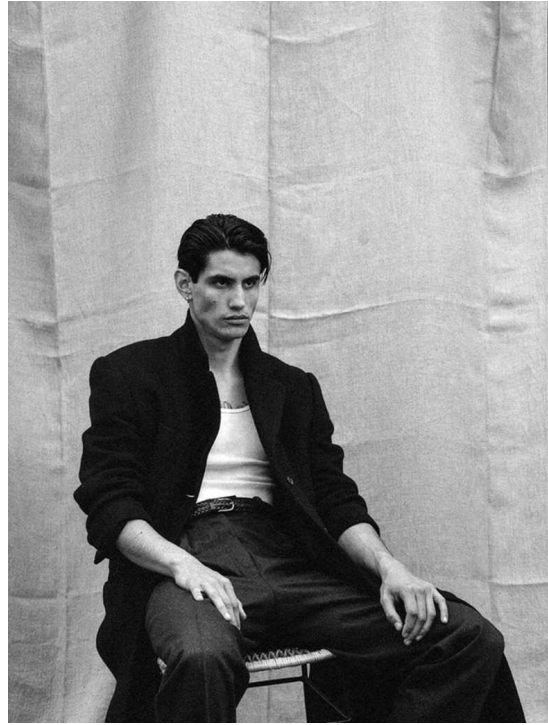

PABLO

HEIGHT 188 BUST 95 WAIST 77 HIPS 96 SHOES 0 SUIT 0 HAIR BROWN EYES BROWN

**no toys
modelagency**

PABLO

**no toys
modelagency**

PABLO

PABLO

**no toys
modelagency**