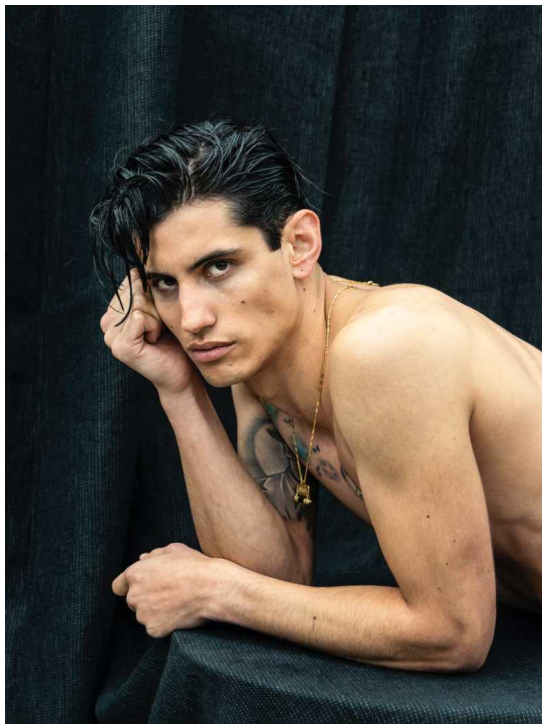

PABLO

NO TOYS