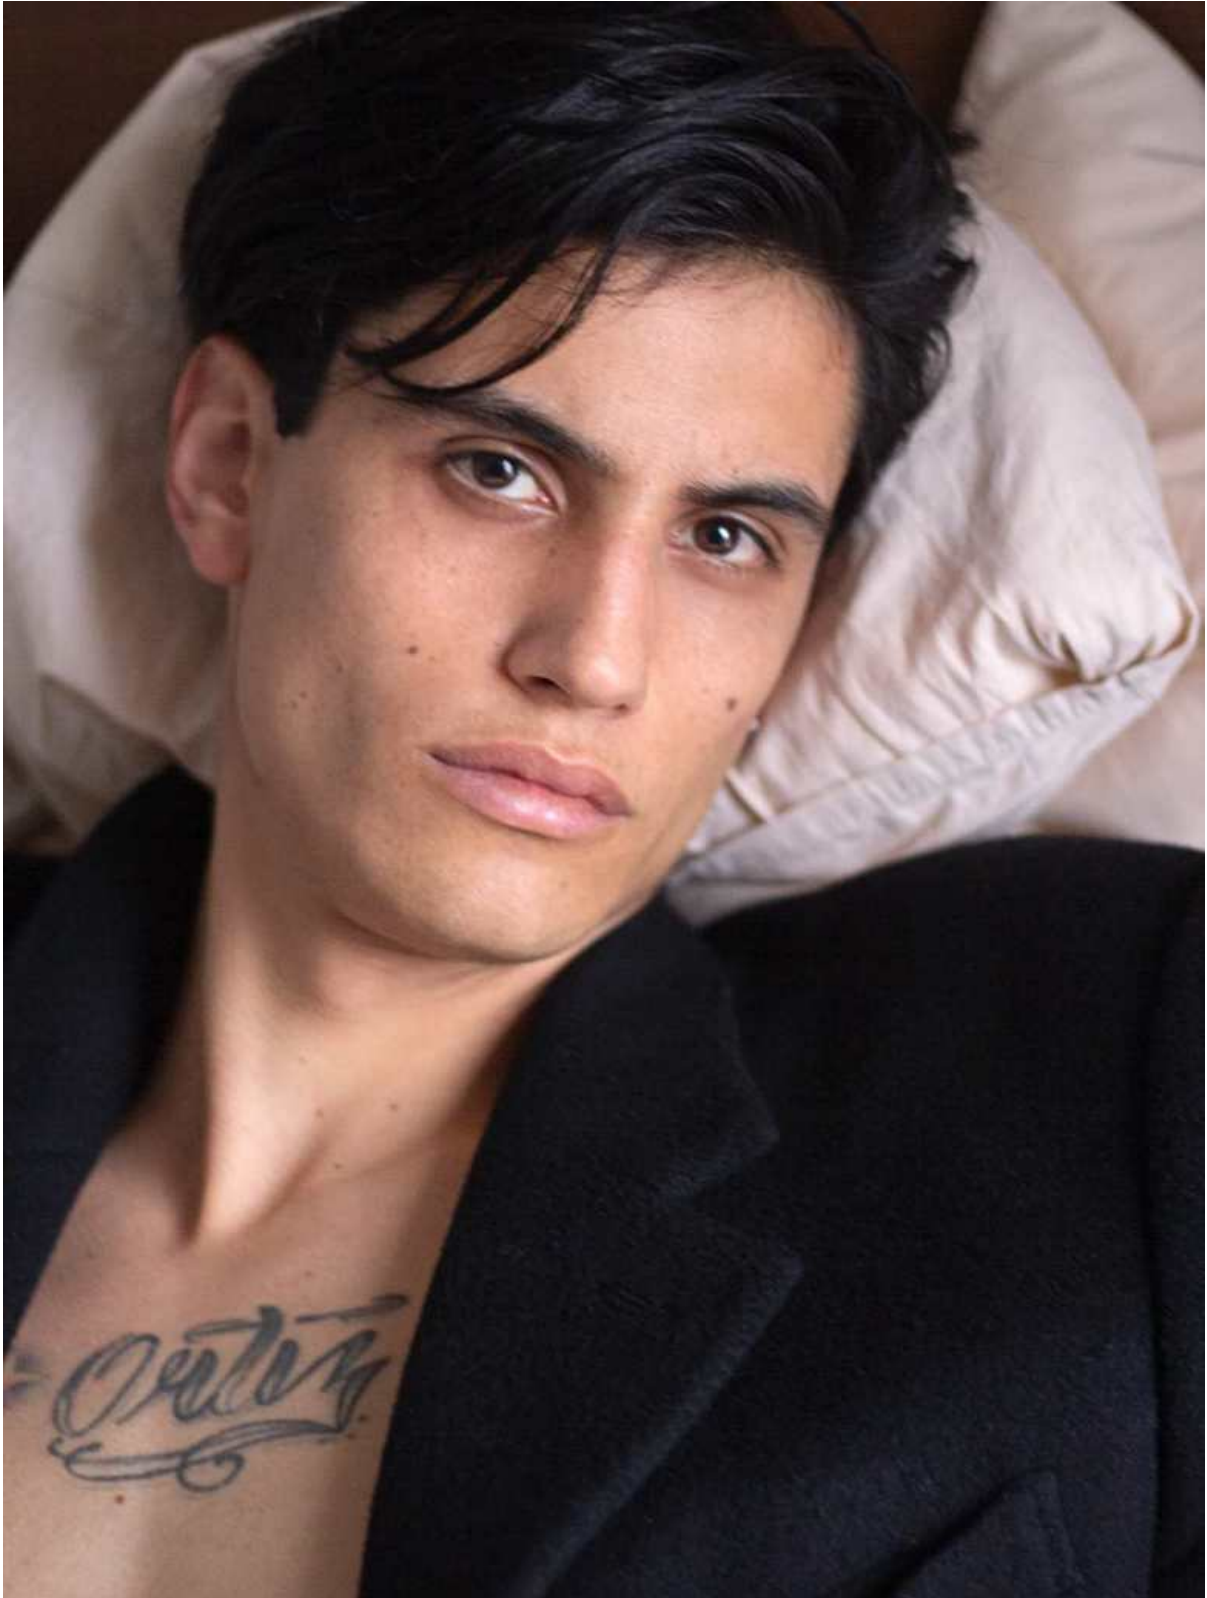

# PABLO

HEIGHT 188 BUST 95 WAIST 77 HIPS 96 SHOES 43 SUIT 0 HAIR BROWN EYES BROWN

NO TOYS

# PABLO