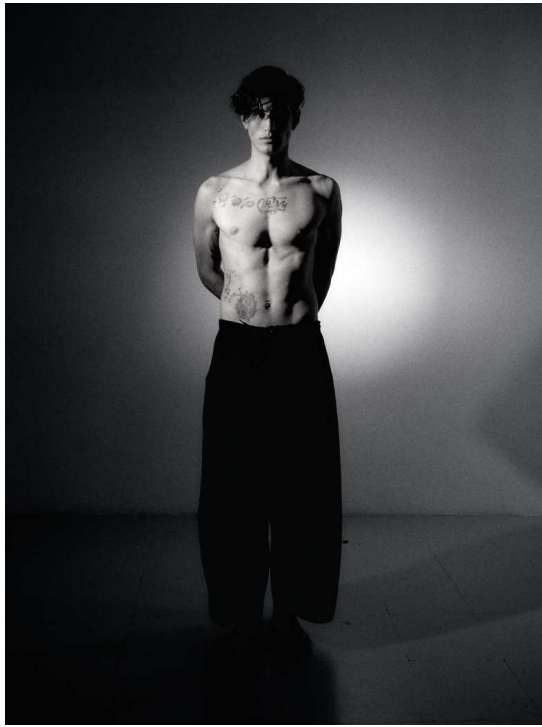

PABLO

HEIGHT 188 BUST 95 WAIST 77 HIPS 96 SHOES 0 SUIT 0 HAIR BROWN EYES BROWN

**no toys
modelagency**

PABLO

**no toys
modelagency**

PABLO

PABLO

**no toys
modelagency**