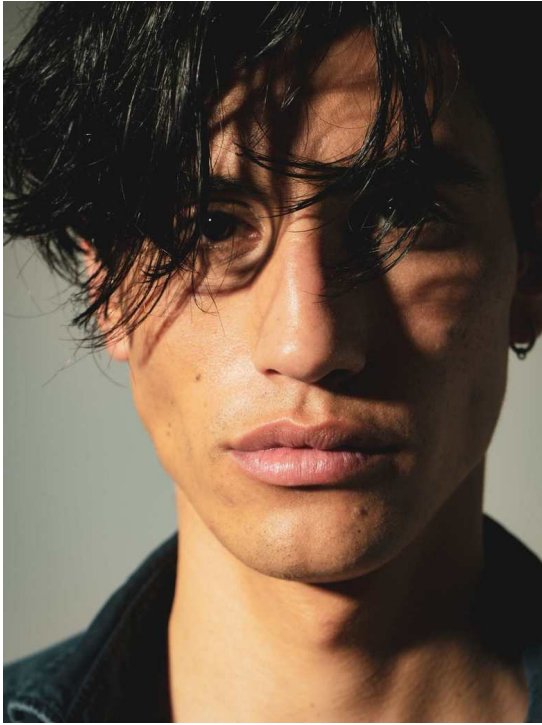

PABLO

NO TOYS