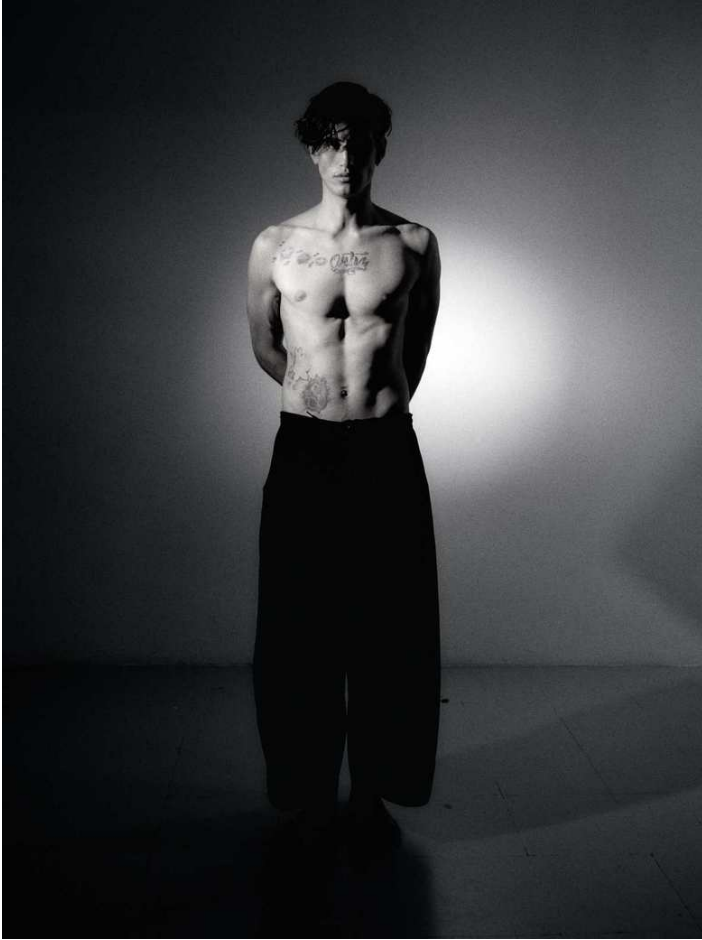

PABLO

HEIGHT: 188 | DRESS: 0 | BUST: 95 | WAIST: 77 | HIPS: 96 | SHOES: 0 | HAIR: BROWN | EYES: BROWN

NO TOYS

PABLO

NO TOYS

PABLO

NO TOYS

PABLO