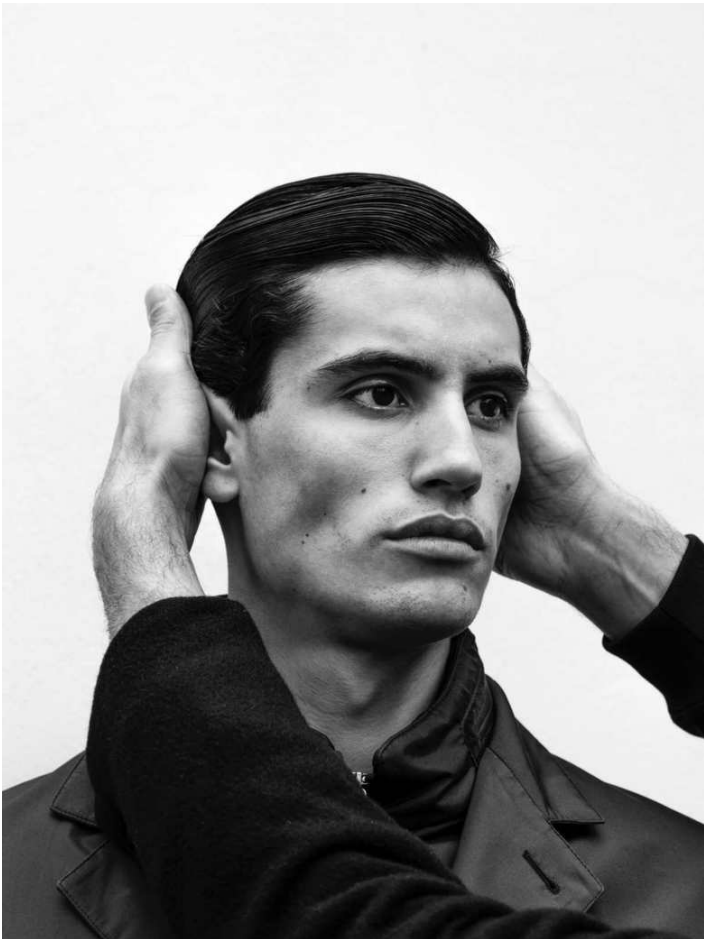

PABLO

HEIGHT: 188 | DRESS: 0 | BUST: 95 | WAIST: 77 | HIPS: 96 | SHOES: 0 | HAIR: BROWN | EYES: BROWN

NO TOYS

PABLO

NO TOYS

PABLO

NO TOYS

PABLO