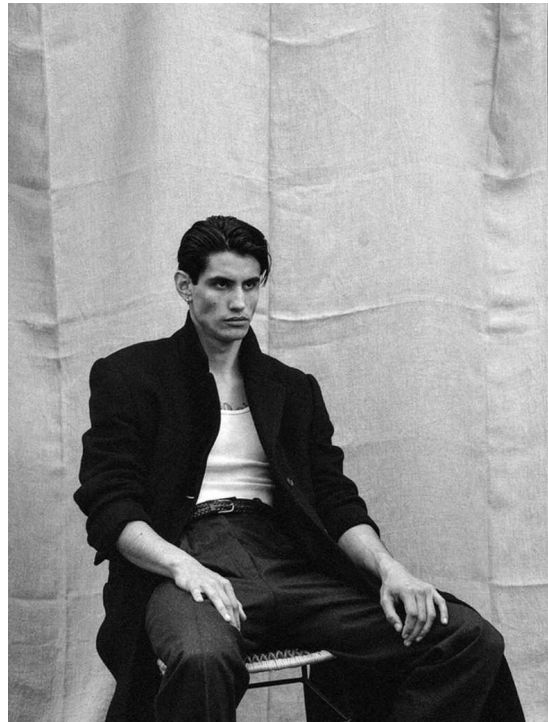

PABLO

HEIGHT:188 | BUST:95 | WAIST:77 | HIPS:96 | SHOES:0 | SUIT:0 | HAIR:BROWN | EYES:BROWN

NO TOYS

PABLO

NO TOYS

PABLO

NO TOYS

PABLO