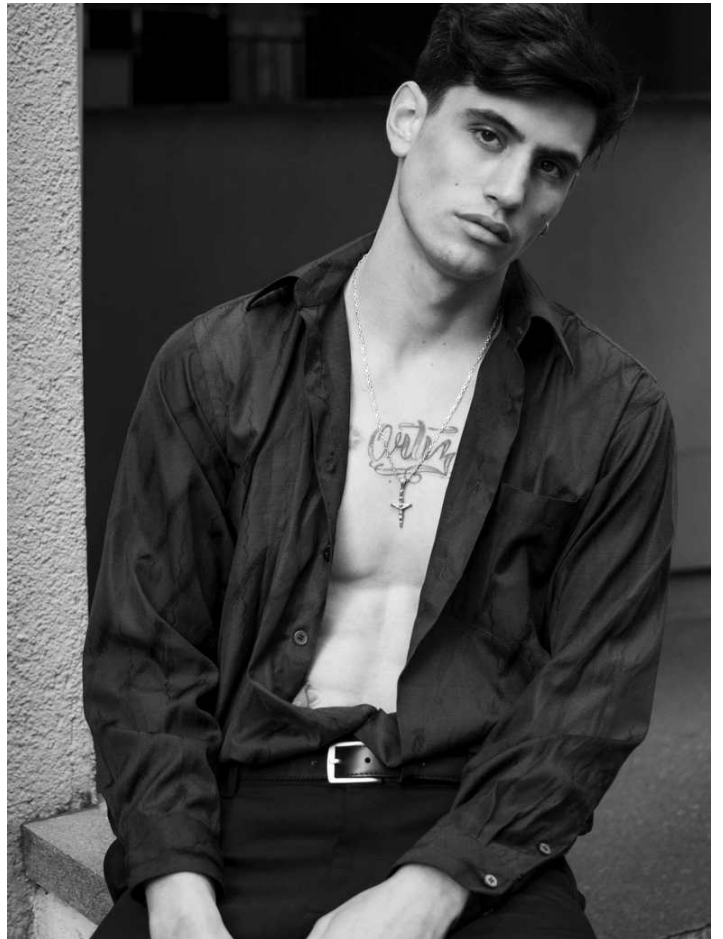

PABLO

NO TOYS