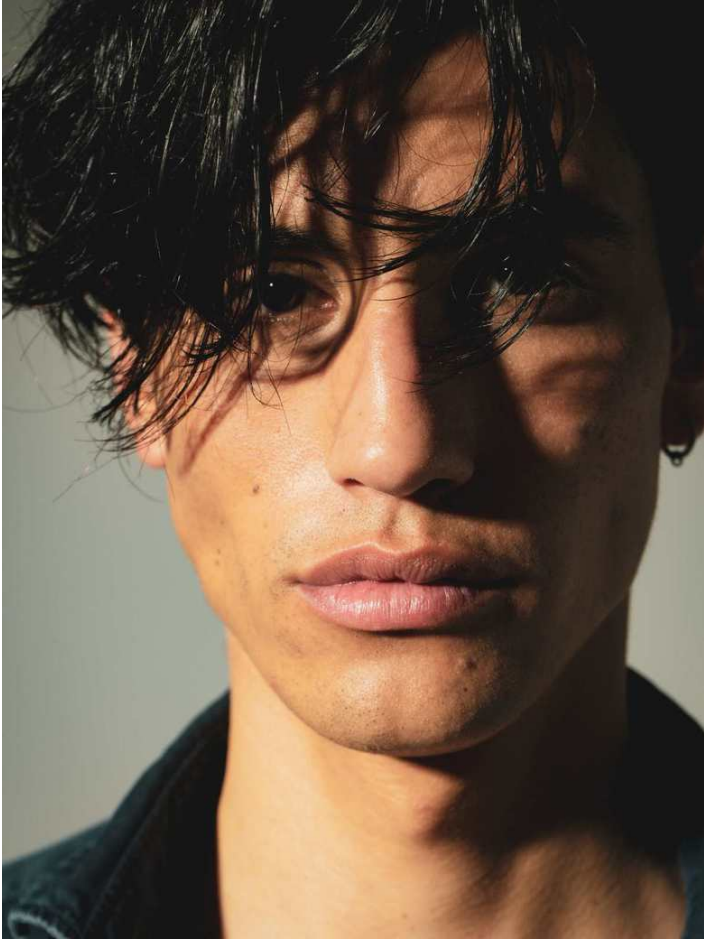

PABLO

NO TOYS