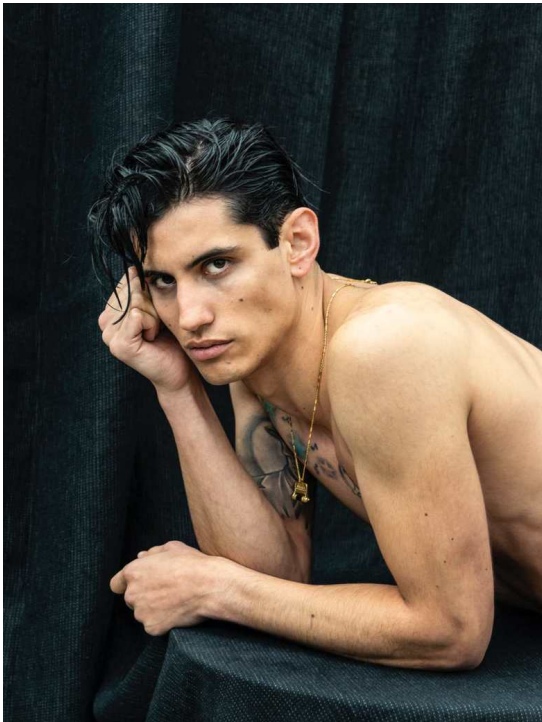

PABLO

HEIGHT 188 BUST 95 WAIST 77 HIPS 96 SHOES 0 SUIT 0 HAIR BROWN EYES BROWN

**no toys
modelagency**

PABLO

**no toys
modelagency**

PABLO

PABLO

**no toys
modelagency**