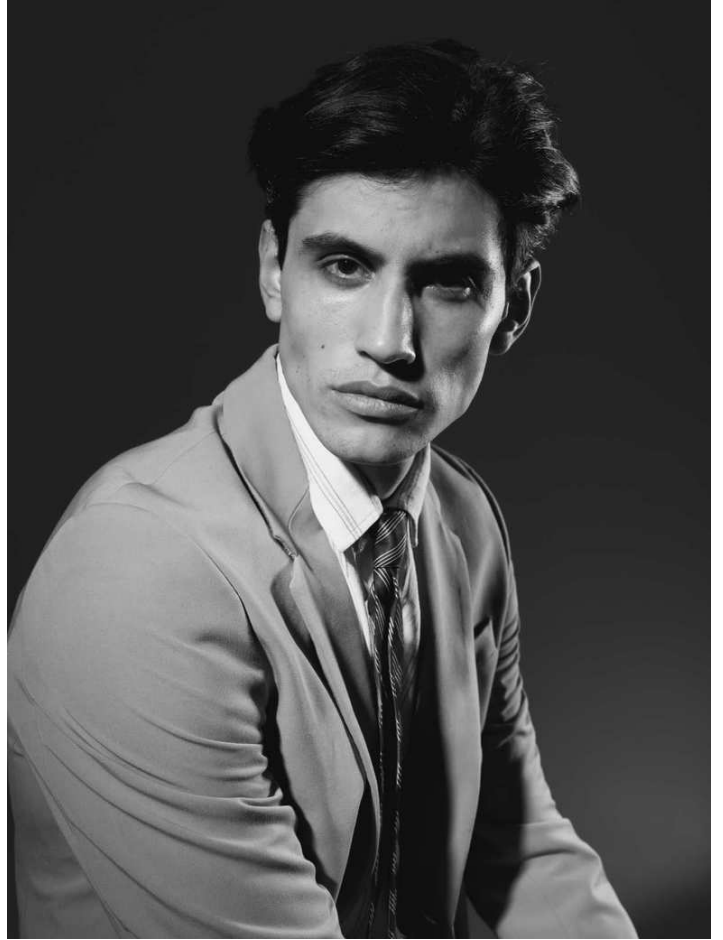

PABLO

HEIGHT: 188 | DRESS: 0 | BUST: 95 | WAIST: 77 | HIPS: 96 | SHOES: 0 | HAIR: BROWN | EYES: BROWN

NO TOYS

PABLO

NO TOYS

PABLO

NO TOYS

PABLO