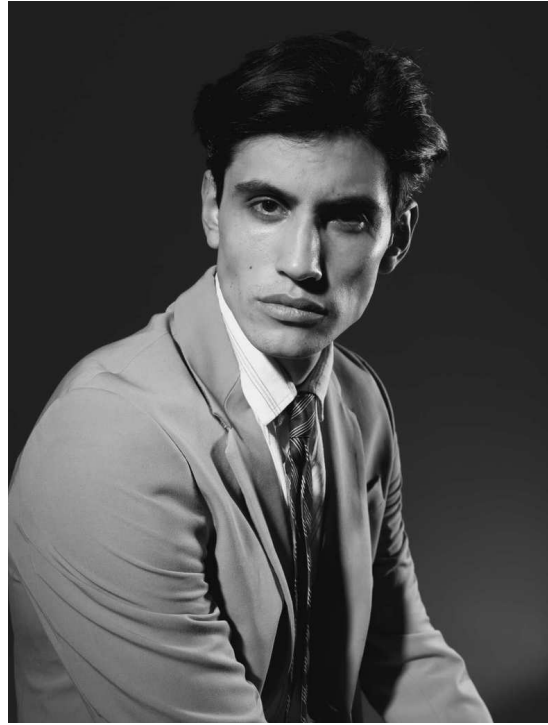

PABLO

HEIGHT:188 | BUST:95 | WAIST:77 | HIPS:96 | SHOES:0 | SUIT:0 | HAIR:BROWN | EYES:BROWN

NO TOYS

PABLO

NO TOYS

PABLO

NO TOYS

PABLO