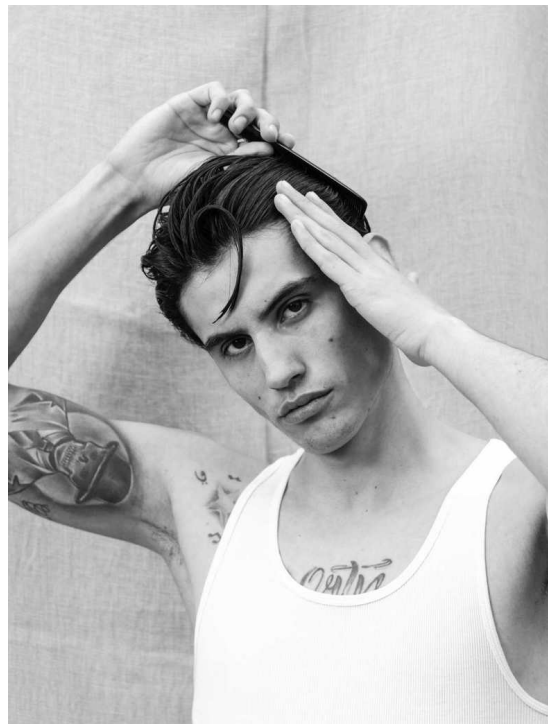

PABLO

HEIGHT 188 BUST 95 WAIST 77 HIPS 96 SHOES 0 SUIT 0 HAIR BROWN EYES BROWN

**no toys
modelagency**

PABLO

**no toys
modelagency**

PABLO

PABLO

**no toys
modelagency**