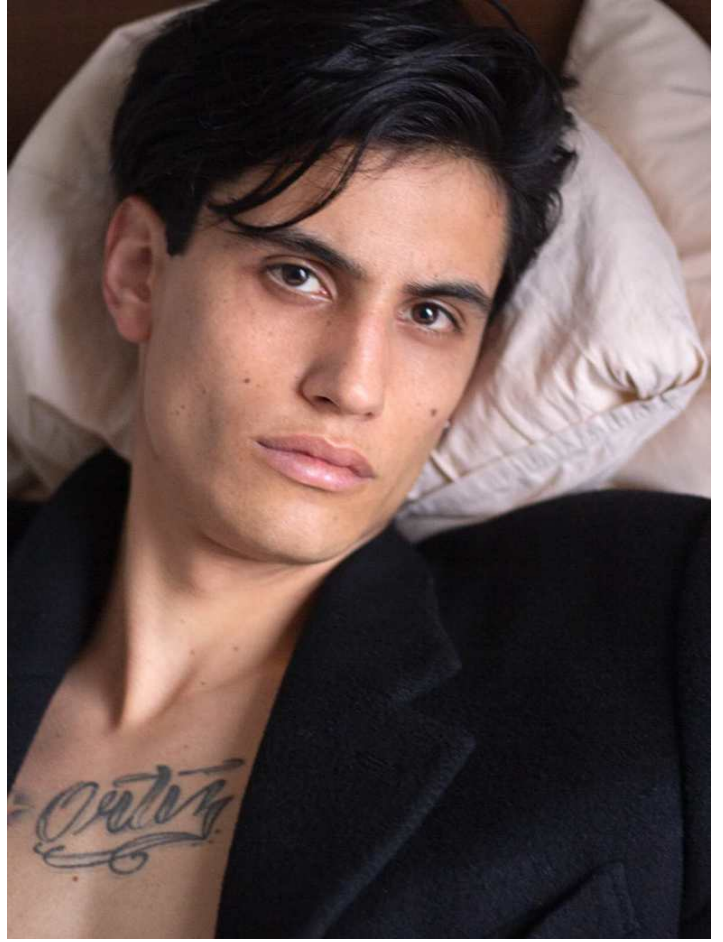

PABLO

HEIGHT: 188 | DRESS: 0 | BUST: 95 | WAIST: 77 | HIPS: 96 | SHOES: 0 | HAIR: BROWN | EYES: BROWN

NO TOYS

PABLO

NO TOYS

PABLO

NO TOYS

PABLO