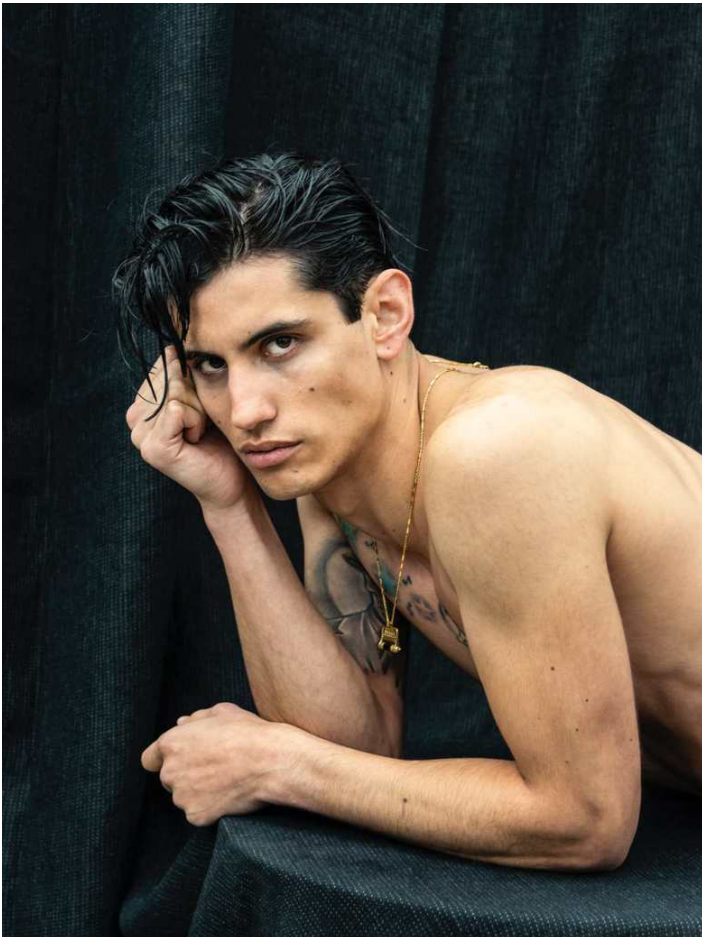

PABLO

NO TOYS