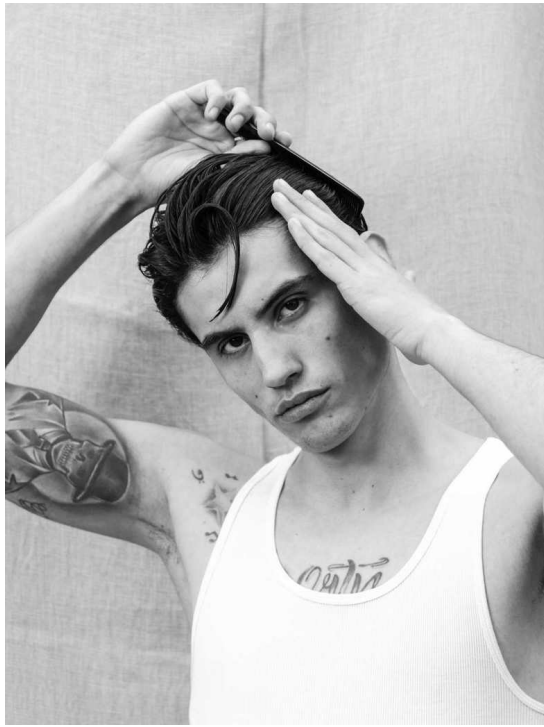

PABLO

NO TOYS