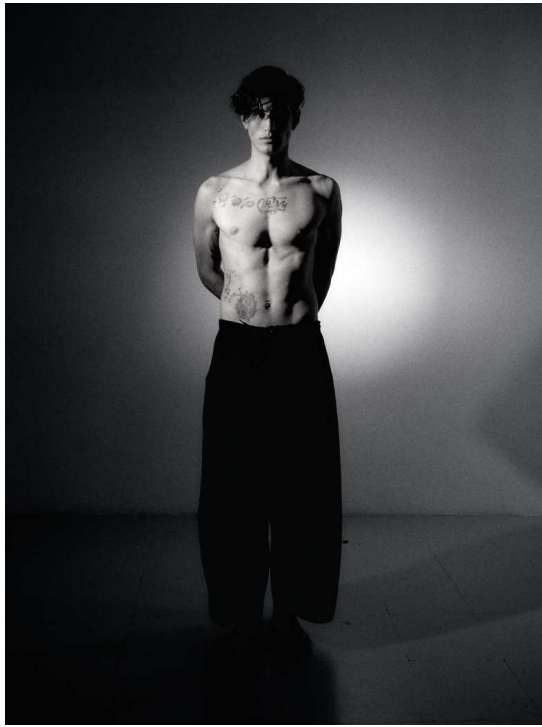

PABLO

HEIGHT:188 | BUST:95 | WAIST:77 | HIPS:96 | SHOES:0 | SUIT:0 | HAIR:BROWN | EYES:BROWN

NO TOYS

PABLO

NO TOYS

PABLO

NO TOYS

PABLO