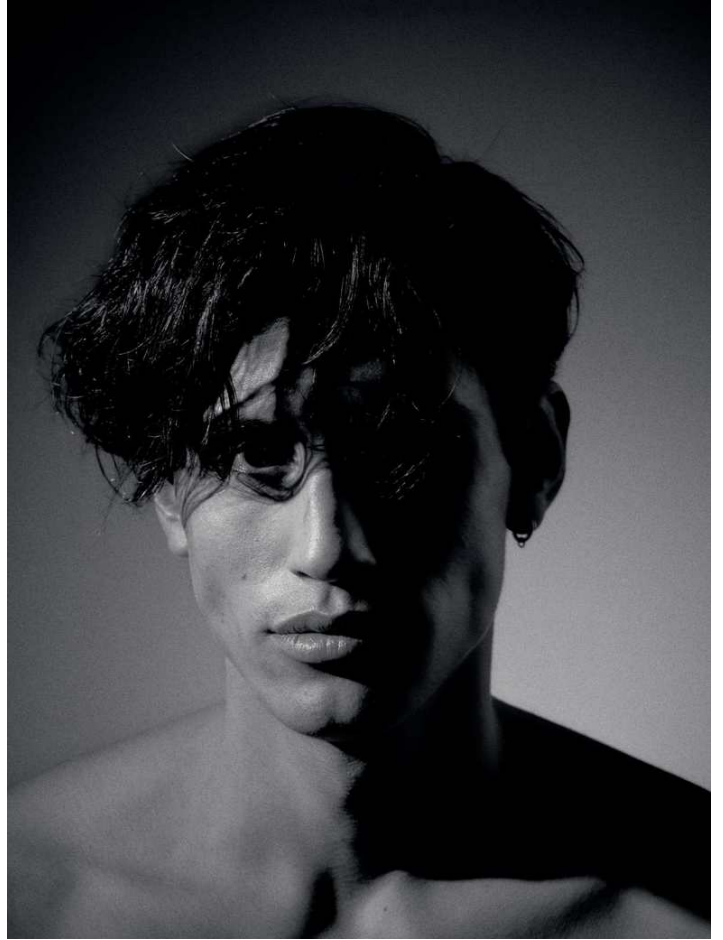

PABLO

HEIGHT: 188 | DRESS: 0 | BUST: 95 | WAIST: 77 | HIPS: 96 | SHOES: 0 | HAIR: BROWN | EYES: BROWN

NO TOYS

PABLO

NO TOYS

PABLO

NO TOYS

PABLO