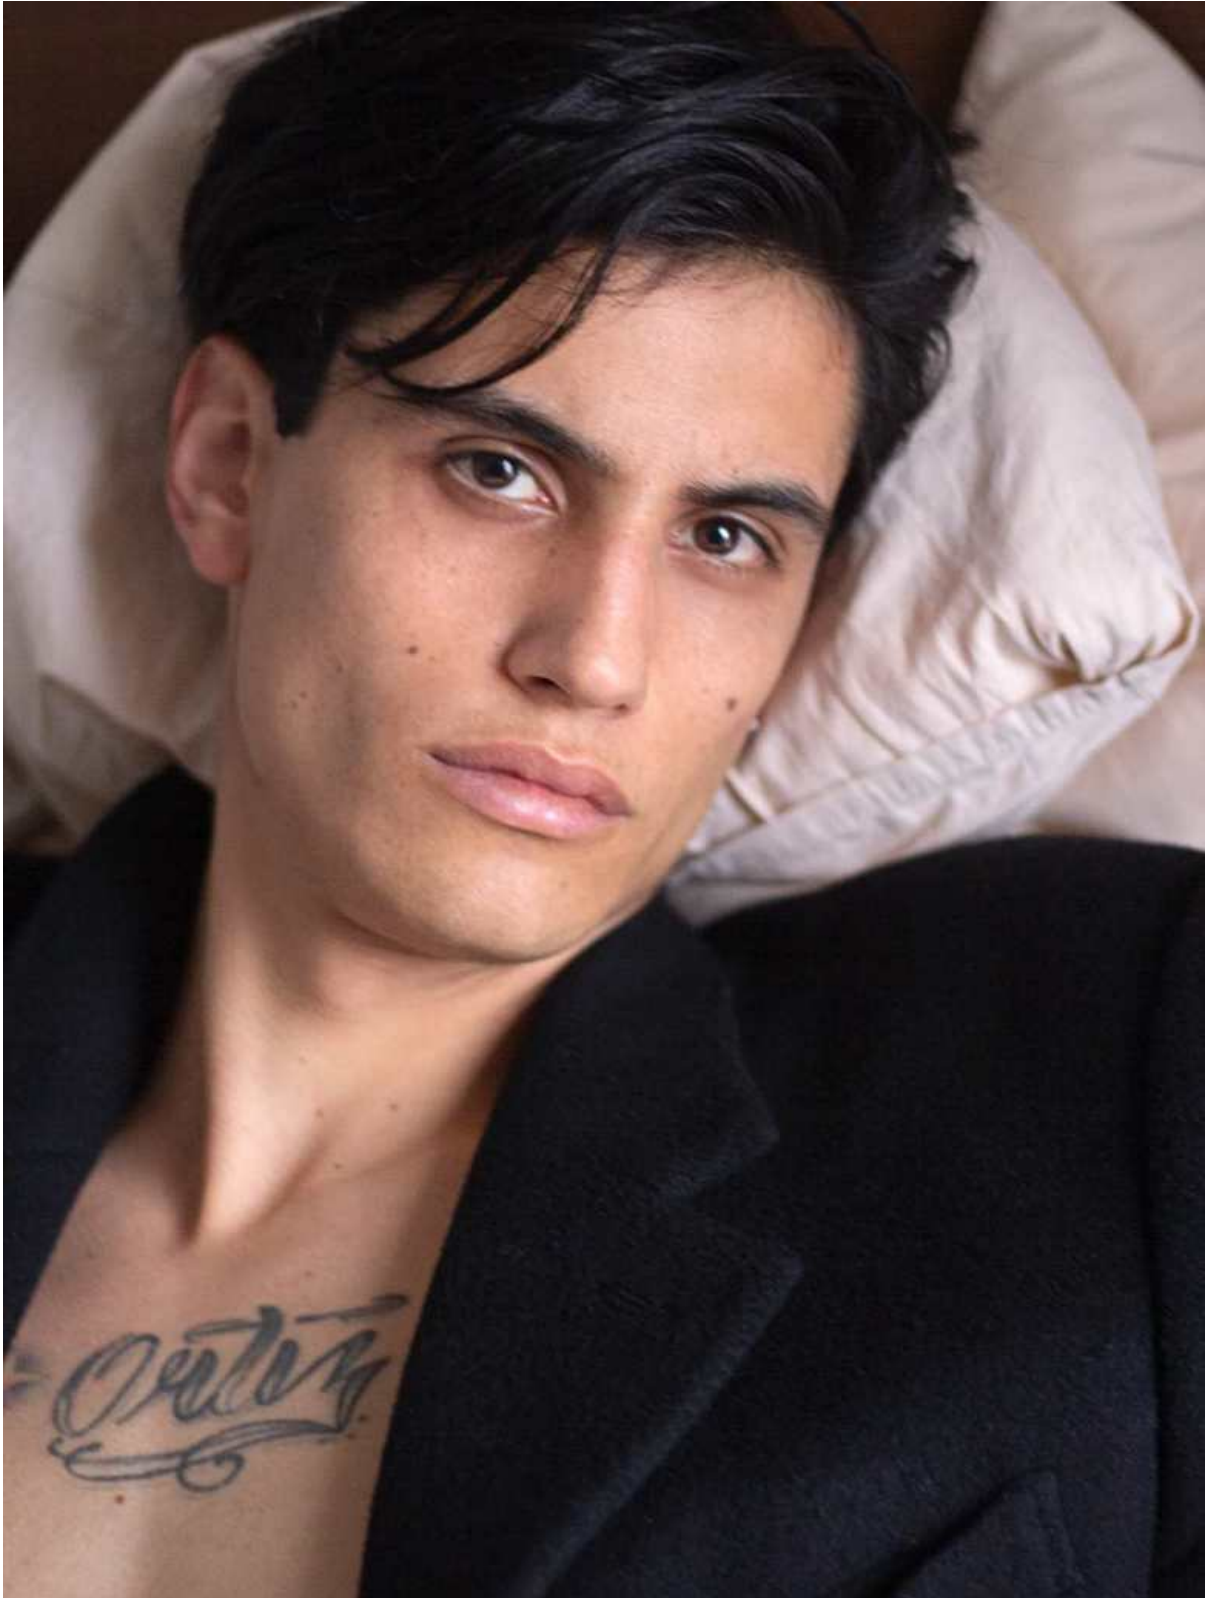

PABLO

HEIGHT 188 BUST 95 WAIST 77 HIPS 96 SHOES 0 SUIT 0 HAIR BROWN EYES BROWN

**no toys
modelagency**

PABLO

**no toys
modelagency**

PABLO

PABLO

**no toys
modelagency**