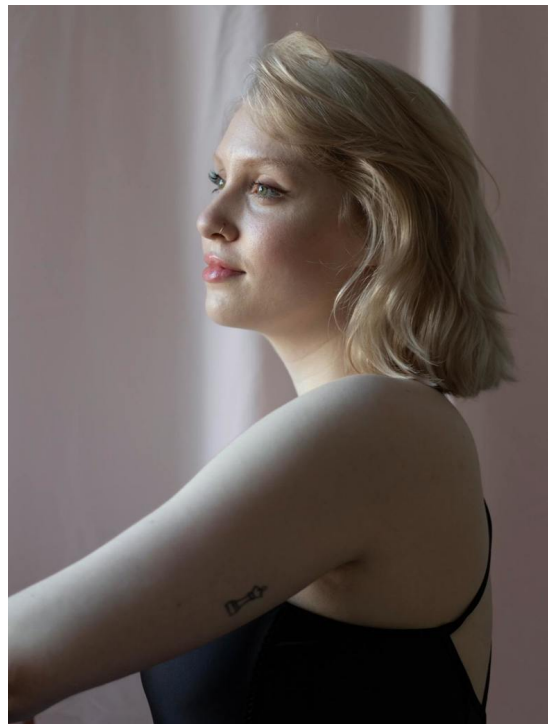

SASKIA

HEIGHT:167 | BUST:95 | WAIST:75 | HIPS:102 | SHOES:39 | DRESS:40 | HAIR:BLOND | EYES:BLAU

NO TOYS

SASKIA

NO TOYS

SASKIA

NO TOYS

SASKIA