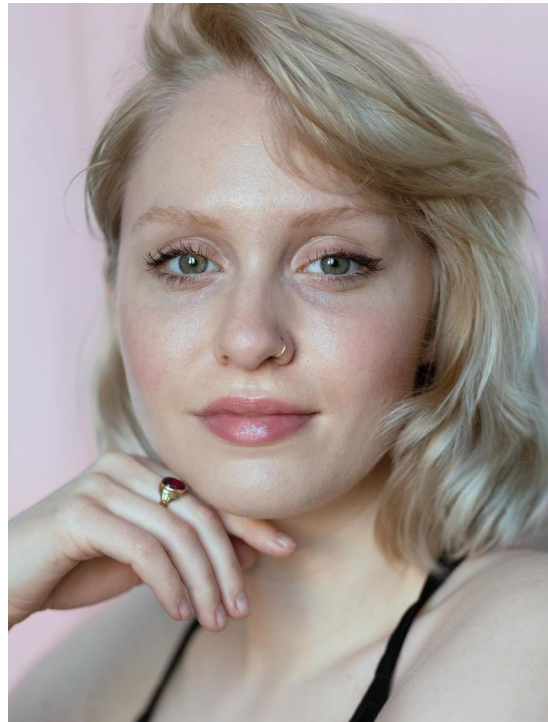

SASKIA

HEIGHT:167 | BUST:95 | WAIST:75 | HIPS:102 | SHOES:39 | DRESS:40 | HAIR:BLOND | EYES:BLAU

NO TOYS

SASKIA

NO TOYS

SASKIA

NO TOYS

SASKIA