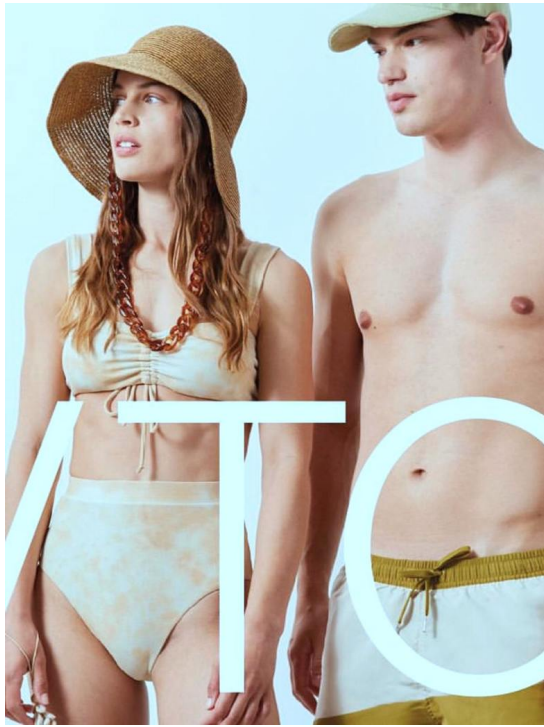

PAULDAAN

HEIGHT:186 | BUST:99 | WAIST:79 | HIPS:101 | SHOES:44 | SUIT:0 | HAIR:DARK BROWN | EYES:BROWN

NO TOYS

PAULDAAN

NO TOYS

PAULDAAN

NO TOYS

PAULDAAN