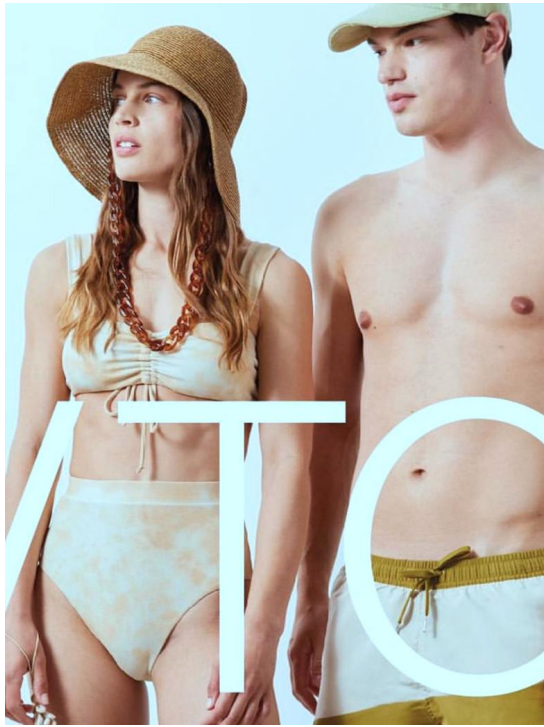

PAULDAAN

HEIGHT 186 BUST 99 WAIST 79 HIPS 101 SHOES 44 SUIT 0 HAIR DARK BROWN EYES BROWN

**no toys
modelagency**

PAULDAAN

**no toys
modelagency**

PAULDAAN

**no toys
modelagency**

PAULDAAN