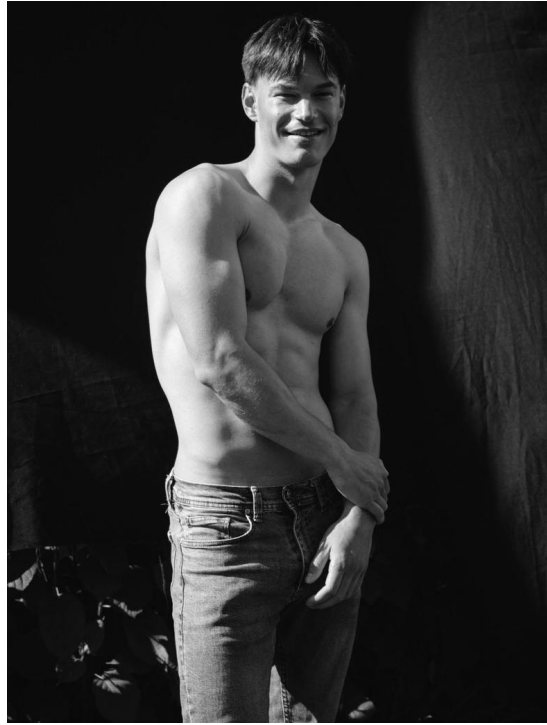

PAULDAAN

NO TOYS