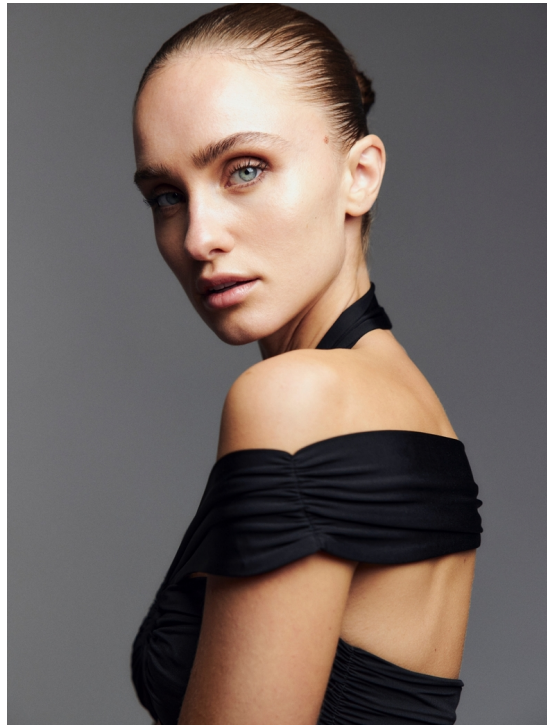

PAULINE V.D.S.

NO TOYS