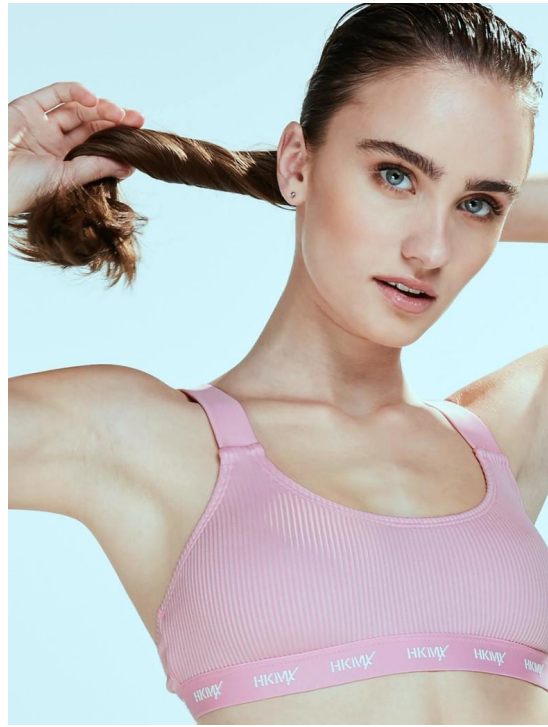

PAULINE V.D.S.

NO TOYS