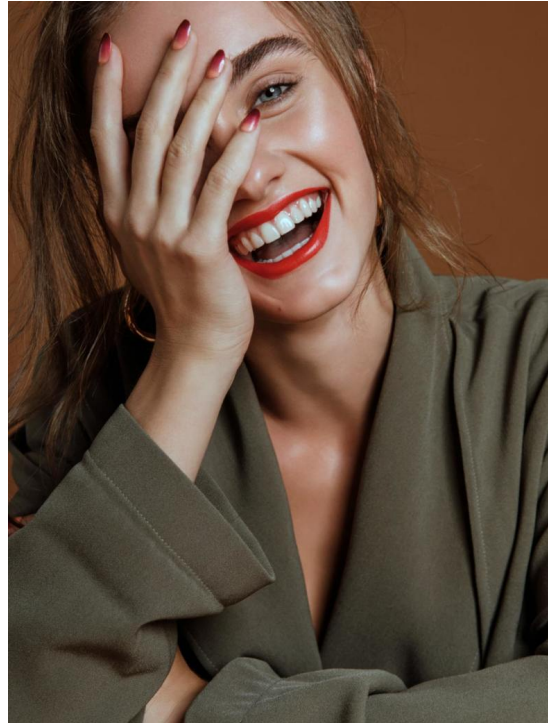

PAULINE V.D.S.

NO TOYS