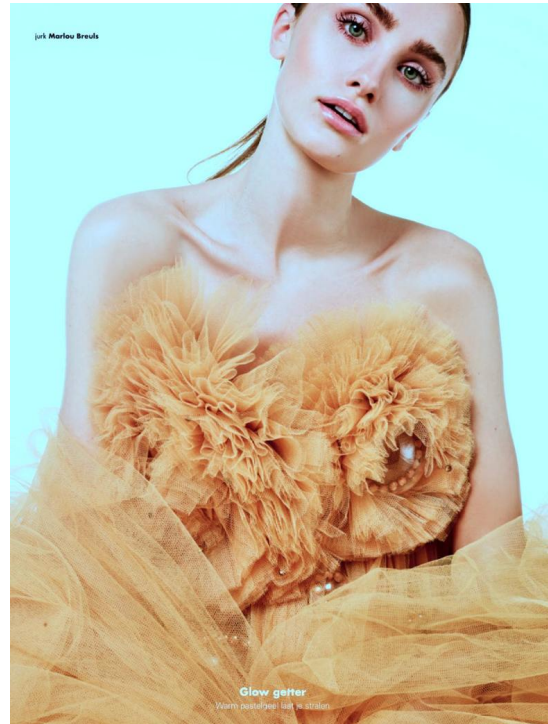

PAULINE V.D.S.

NO TOYS