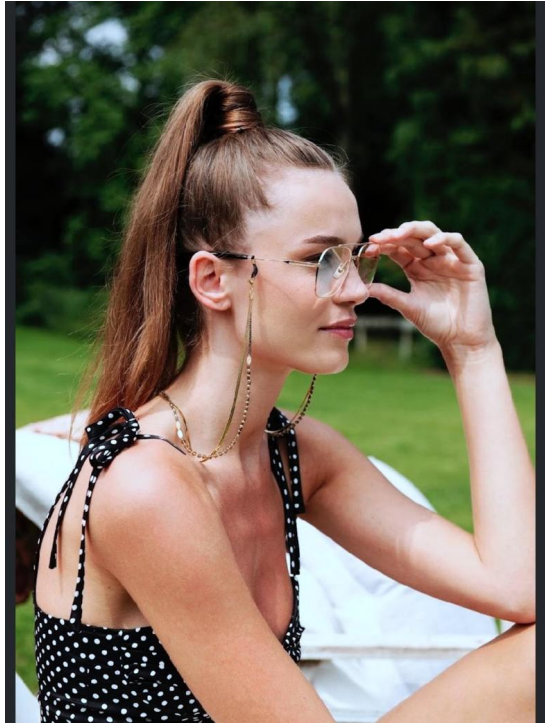

KELLY

HEIGHT:177 | BUST:83 | WAIST:65 | HIPS:91 | SHOES:39 | DRESS:36 | HAIR:BROWN | EYES:BLUE GREEN

NO TOYS

KELLY

NO TOYS

KELLY

NO TOYS

KELLY

NO TOYS

KELLY

NO TOYS

KELLY

NO TOYS

KELLY

NO TOYS

KELLY