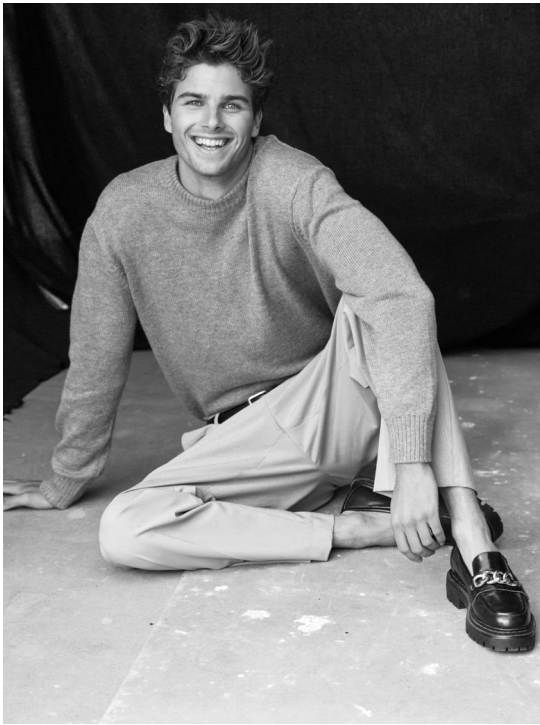

TOM BOELSMA

HEIGHT 186 BUST 99 WAIST 79 HIPS 99 SHOES 42 SUIT 48 HAIR BLONDE EYES BLUE

NO TOYS

TOM BOELSMA

NO TOYS

TOM BOELSMA

NO TOYS

TOM BOELSMA