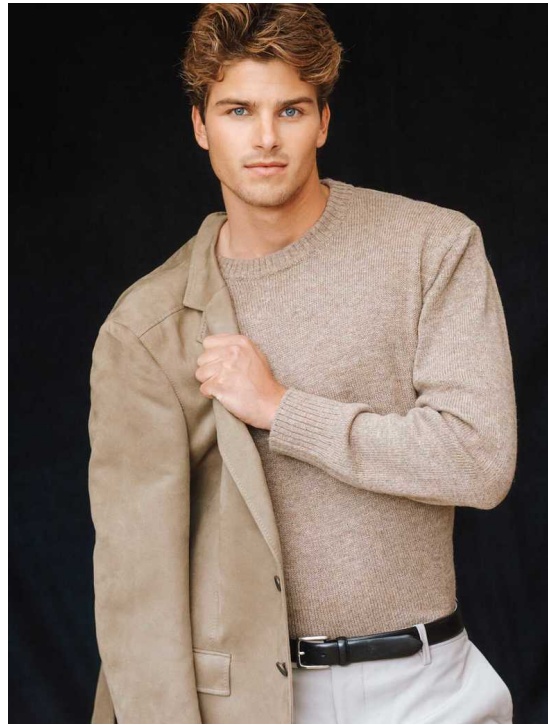

TOM BOELSMA

HEIGHT 186 BUST 99 WAIST 79 HIPS 99 SHOES 42 SUIT 48 HAIR BLONDE EYES BLUE

NO TOYS

TOM BOELSMA

NO TOYS

TOM BOELSMA

NO TOYS

TOM BOELSMA