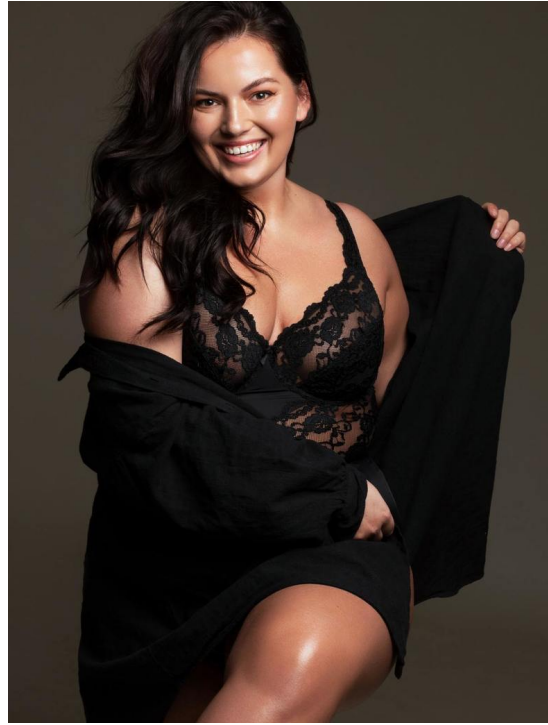

RUTH

NO TOYS