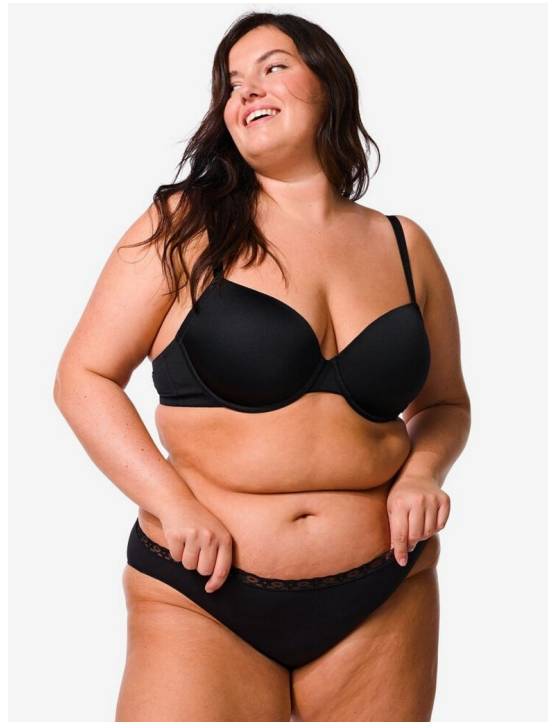

RUTH

NO TOYS