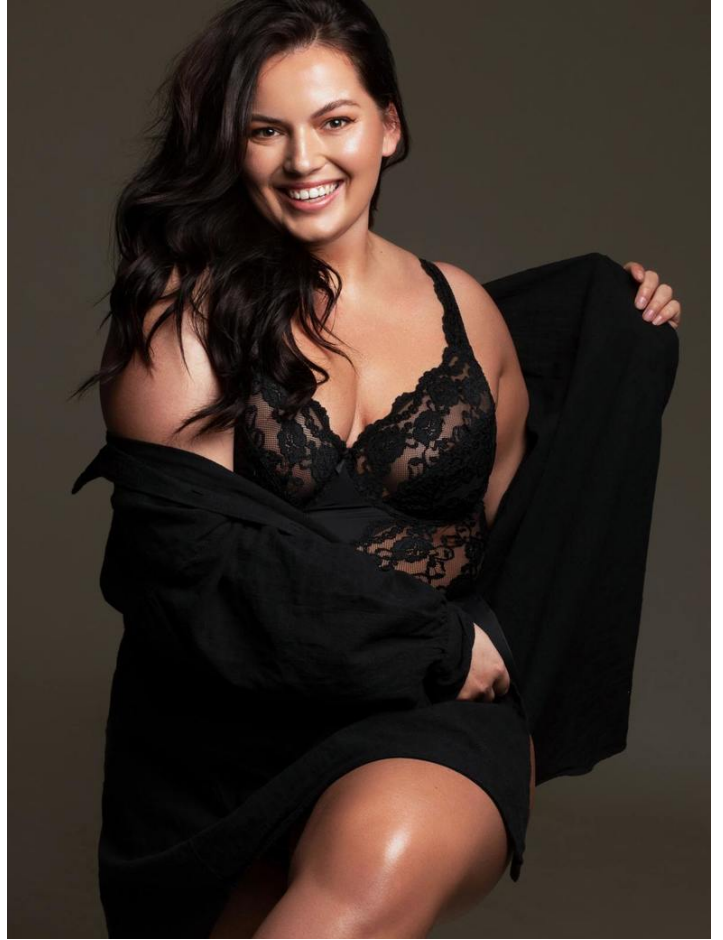

# RUTH

HEIGHT: 177 | DRESS: 46 | BUST: 110 | WAIST: 95 | HIPS: 119 | SHOES: 40 | HAIR: BROWN | EYES: BROWN

NO TOYS

RUTH

NO TOYS

RUTH

NO TOYS