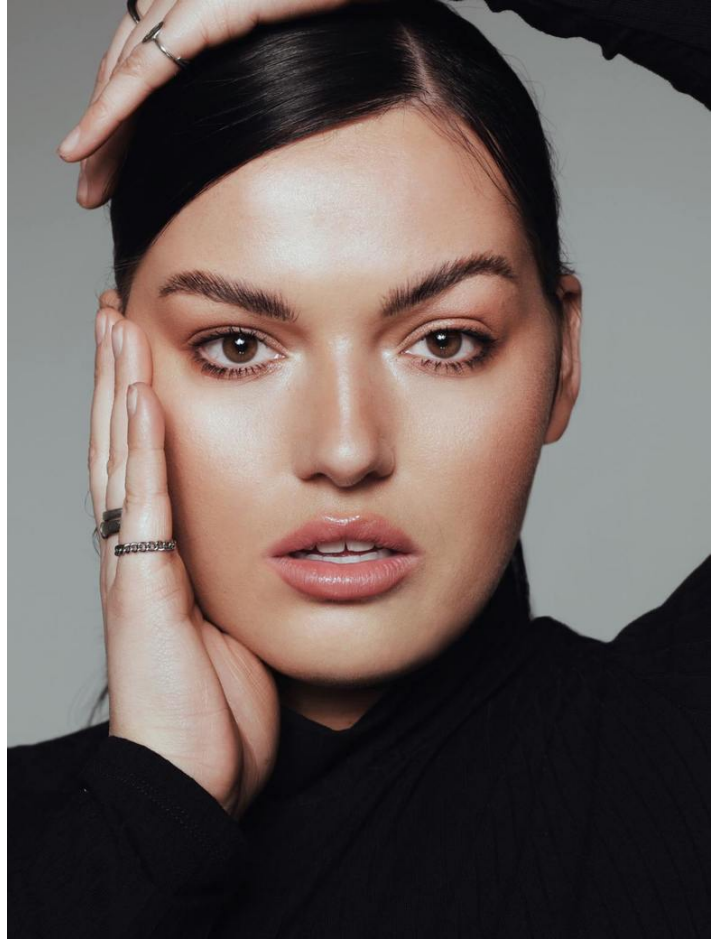

RUTH

NO TOYS