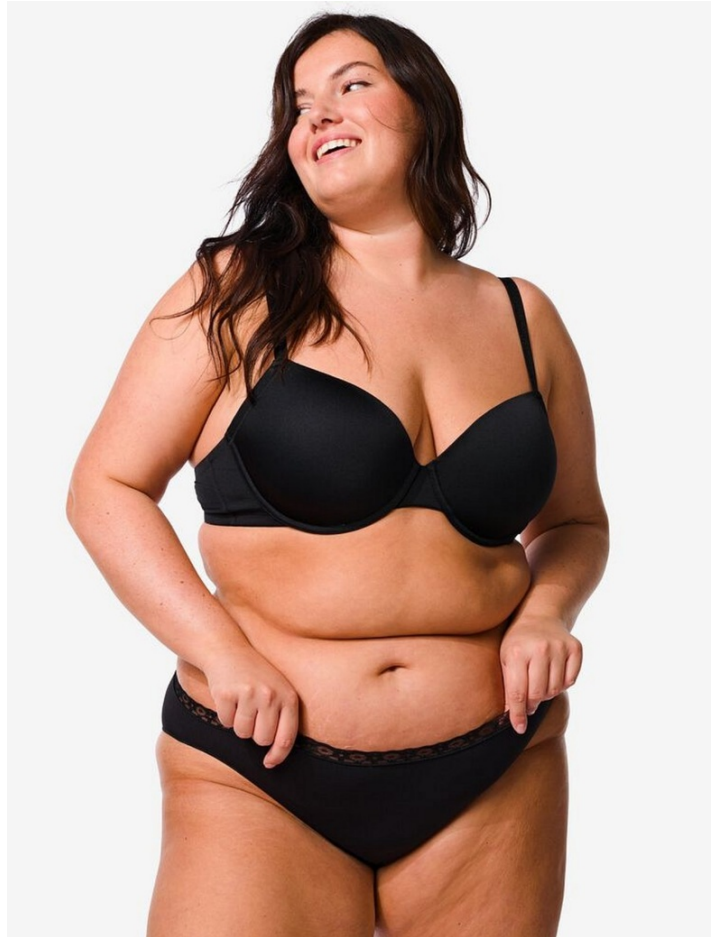

RUTH

NO TOYS