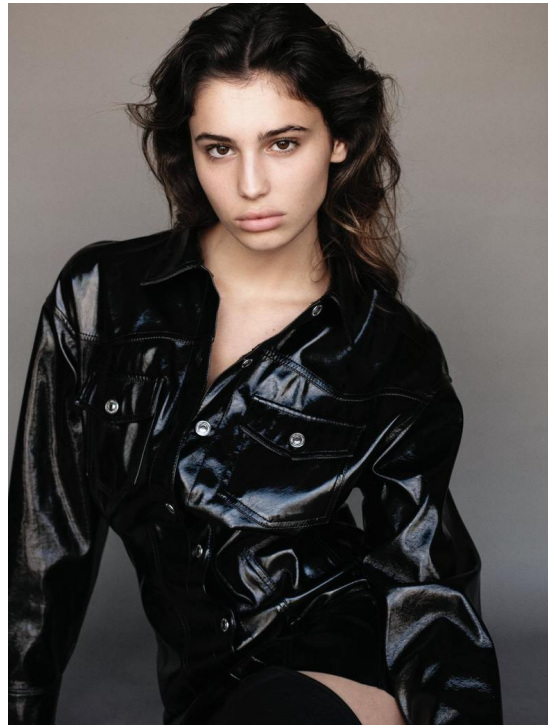

LUCIA

HEIGHT 176 BUST 80 WAIST 60 HIPS 93 SHOES 38 DRESS 36 HAIR BROWN EYES BROWN

NO TOYS

LUCIA

NO TOYS

LUCIA

NO TOYS

LUCIA