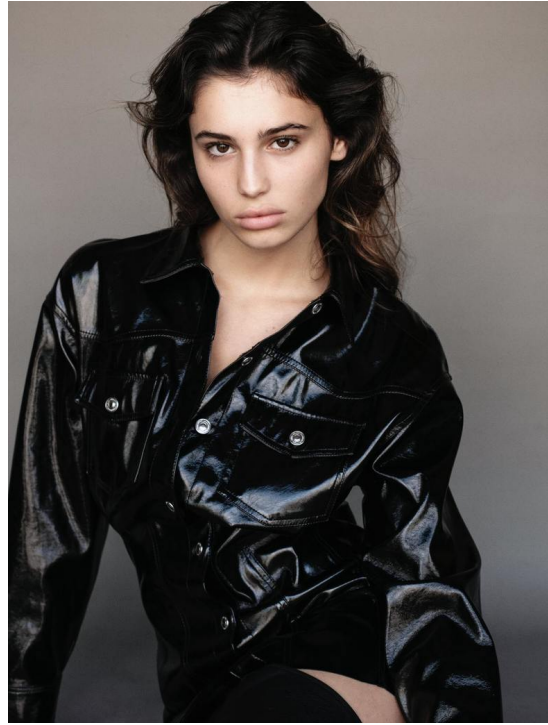

LUCIA

HEIGHT:176 | BUST:80 | WAIST:60 | HIPS:93 | SHOES:38 | DRESS:36 | HAIR:BROWN | EYES:BROWN

NO TOYS

LUCIA

NO TOYS

LUCIA

NO TOYS

LUCIA