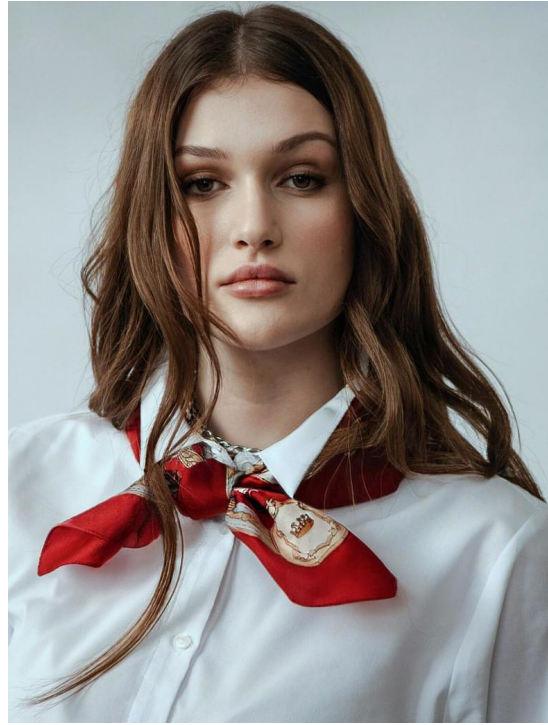

DOMINIQUE FRAN

NO TOYS