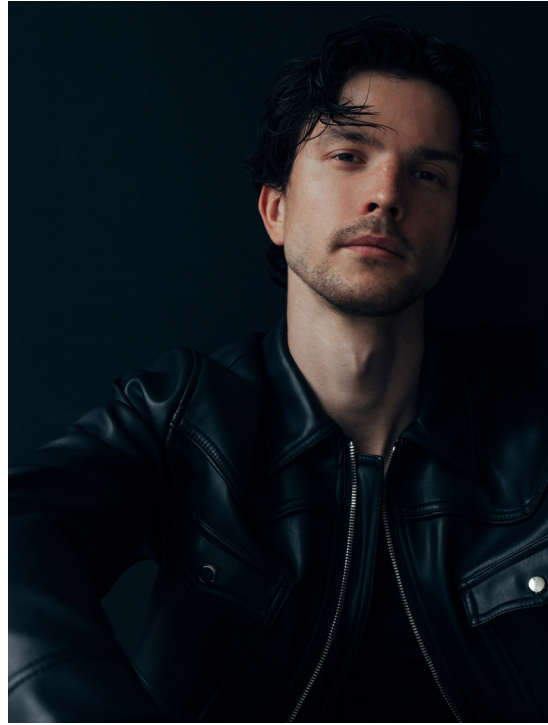

MICHAL E

NO TOYS