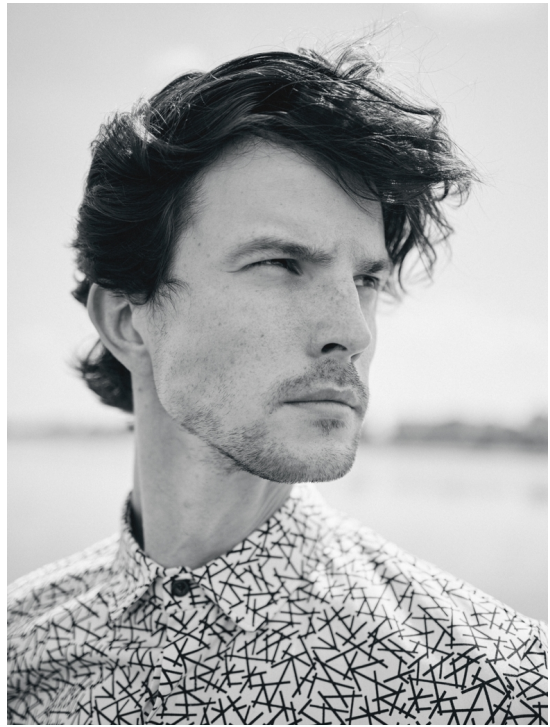

MICHAL E

NO TOYS