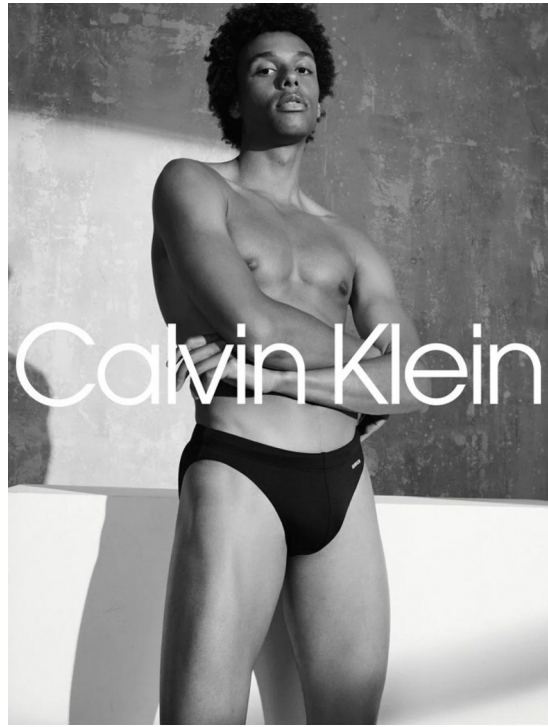

DAVE

NO TOYS