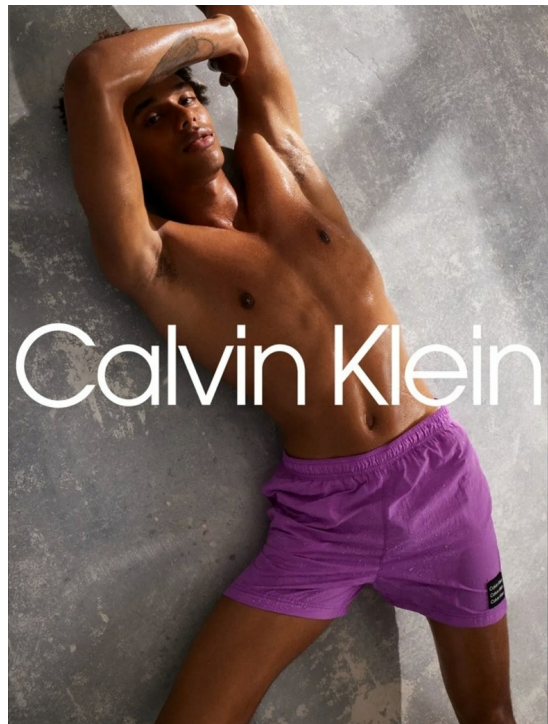

DAVE

NO TOYS