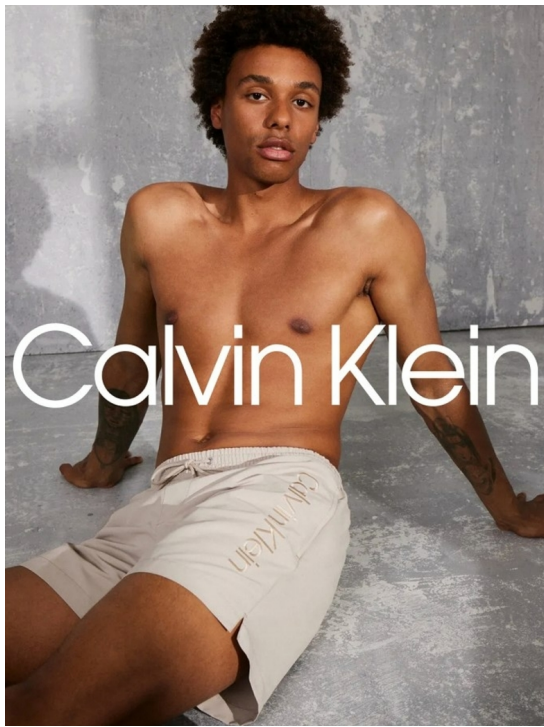

DAVE

HEIGHT 190 BUST 97 WAIST 75 HIPS 96 SHOES 44 SUIT 0 HAIR BROWN EYES BROWN

NO TOYS

DAVE

NO TOYS

DAVE

NO TOYS

DAVE