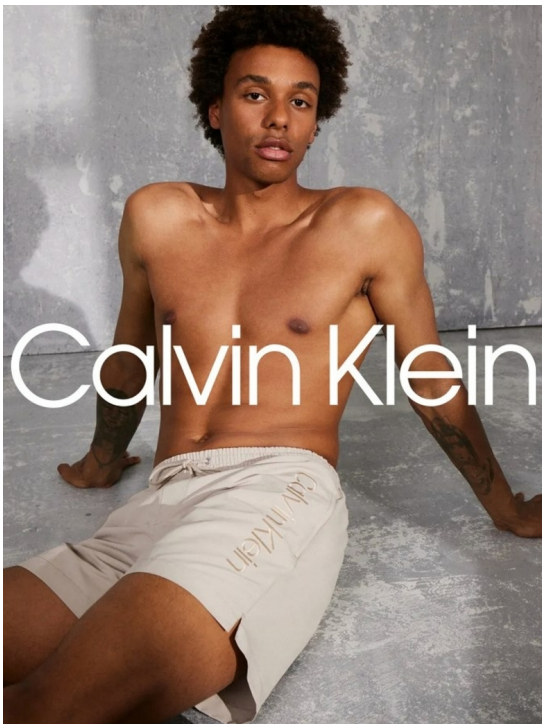

DAVE

NO TOYS