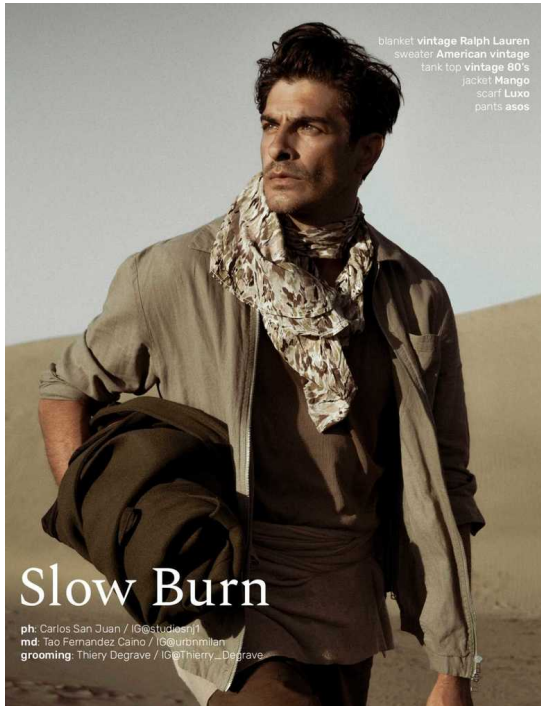

TAO

HEIGHT:187 | BUST:97 | WAIST:81 | HIPS:98 | SHOES:42 | SUIT:50 | HAIR:BROWN | EYES:GREEN

NO TOYS

TAO

NO TOYS

TAO

NO TOYS

TAO