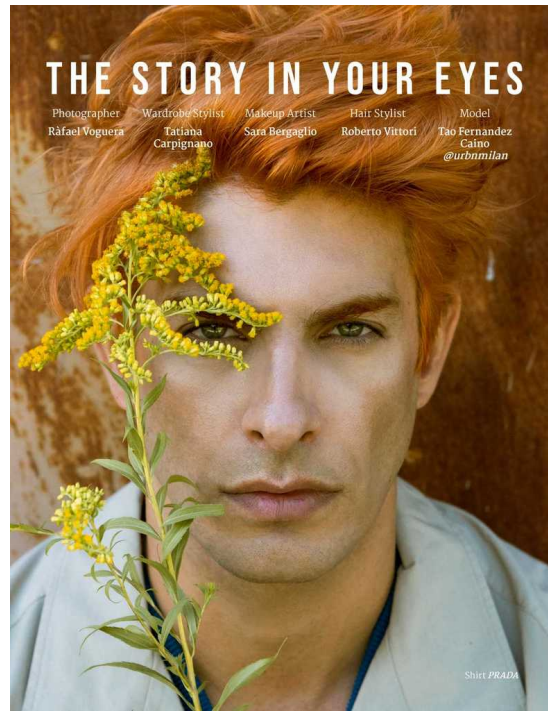

TAO

HEIGHT:187 | BUST:97 | WAIST:81 | HIPS:98 | SHOES:42 | SUIT:50 | HAIR:BROWN | EYES:GREEN

NO TOYS

TAO

NO TOYS

TAO

NO TOYS

TAO