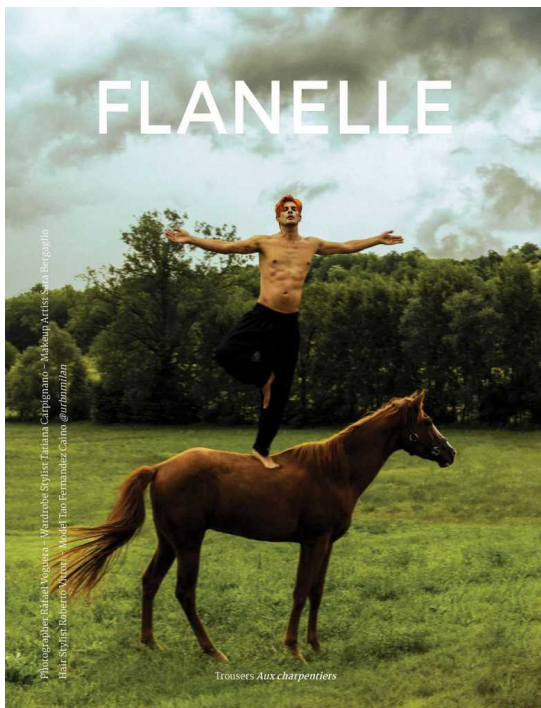

TAO

HEIGHT:187 | BUST:97 | WAIST:81 | HIPS:98 | SHOES:42 | SUIT:50 | HAIR:BROWN | EYES:GREEN

NO TOYS

TAO

NO TOYS

TAO

NO TOYS

TAO