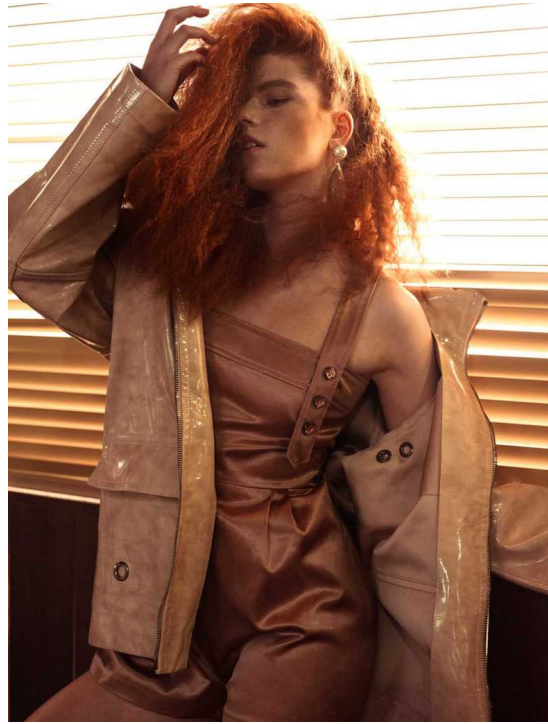

NOLA KAMPS

NO TOYS