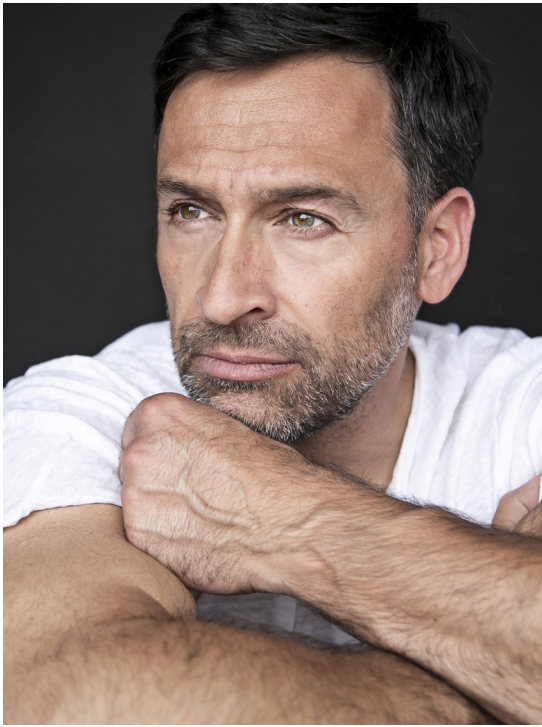

TINO WOLFF

HEIGHT:187 | BUST:106 | WAIST:90 | HIPS:103 | SHOES:45 | SUIT:52 | HAIR:DARK BROWN | EYES:GREEN

NO TOYS

TINO WOLFF

NO TOYS

TINO WOLFF

NO TOYS

TINO WOLFF

NO TOYS

TINO WOLFF

NO TOYS